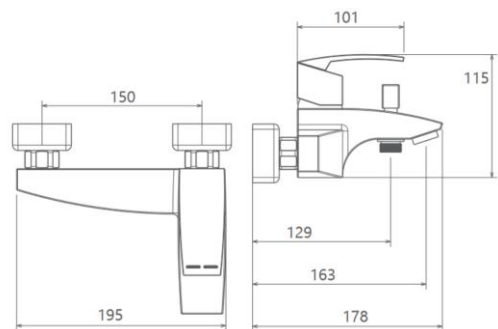

MODEL NAME BAVARIA BATH

MODEL NUMBER 201020140005

Description

High heat and pressure resistant ceramic cartridge
Water saving perlator
Less surface sedimentation due to special body design
Fast and easy installation
Easily cleanable
Ergonomic structure
Cartridge size: 35 mm
%100 QC

Scale Drawing

MODEL NAME BAVARIA BATH

MODEL NUMBER 201020140005

Exploded Drawing

MODEL NAME BAVARIA BATH**MODEL NUMBER 201020140005****Part List**

No.	Item Number	Quantity used
1	304800000066	1
2	120100000016	1
3	120100000024	1
4	310800000001	1
5	305700000081	1
6	120500000099	1
7	121500000003	1
8	120300000025	1
9	121700000002	1
10	313700000002	1
11	120700000012	1
12	312000000002	1
13	120200000019	2
14	315100000002	2
15	123600000003	2
16	120300000037	2
17	127700000009	2
18	121900000011	2
19	122700000001	2