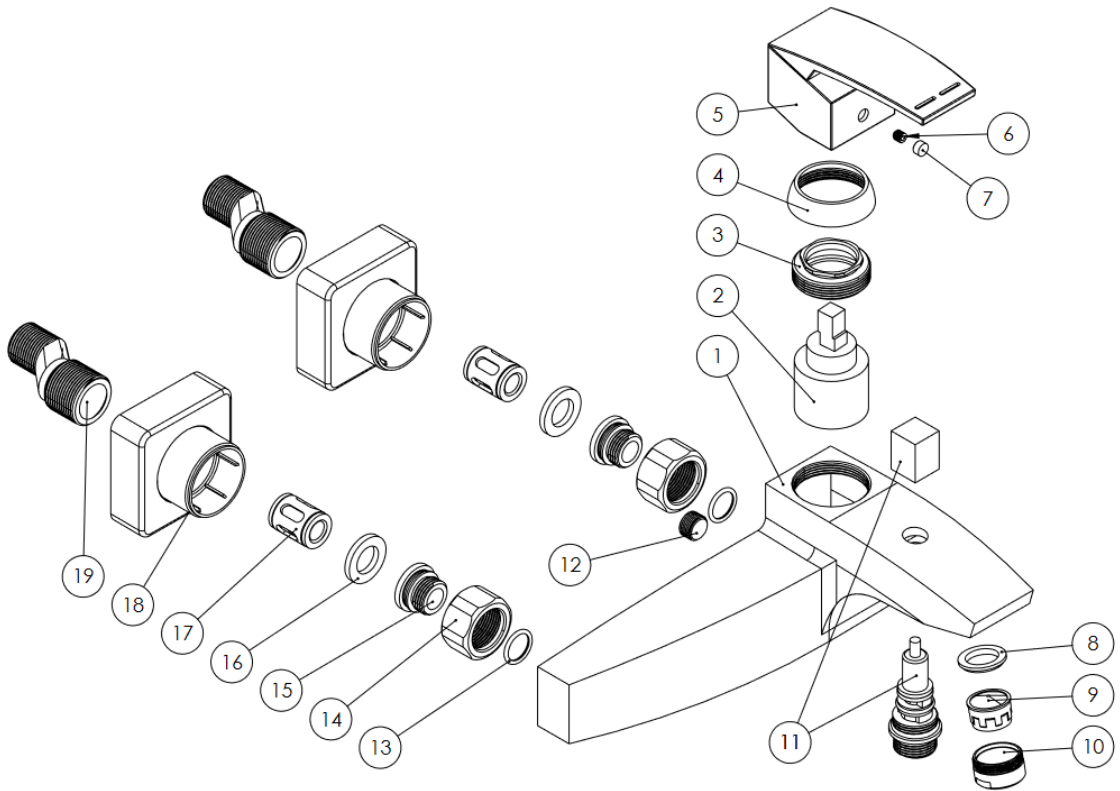

MODEL NAME BAVARIA BATH

MODEL NUMBER 201020140005

Description

High heat and pressure resistant ceramic cartridge
Water saving perlator
Less surface sedimentation due to special body design
Fast and easy installation
Easily cleanable
Ergonomic structure
Cartridge size: 35 mm
%100 QC

Scale Drawing

MODEL NAME BAVARIA BATH

MODEL NUMBER 201020140005

Exploded Drawing

MODEL NAME BAVARIA BATH**MODEL NUMBER 201020140005****Part List**

No.	Item Number	Quantity used
1	304800000066	1
2	120100000016	1
3	120100000024	1
4	310800000001	1
5	305700000081	1
6	120500000099	1
7	121500000003	1
8	120300000025	1
9	121700000002	1
10	313700000002	1
11	120700000012	1
12	312000000002	1
13	120200000019	2
14	315100000002	2
15	123600000003	2
16	120300000037	2
17	127700000009	2
18	121900000011	2
19	122700000001	2