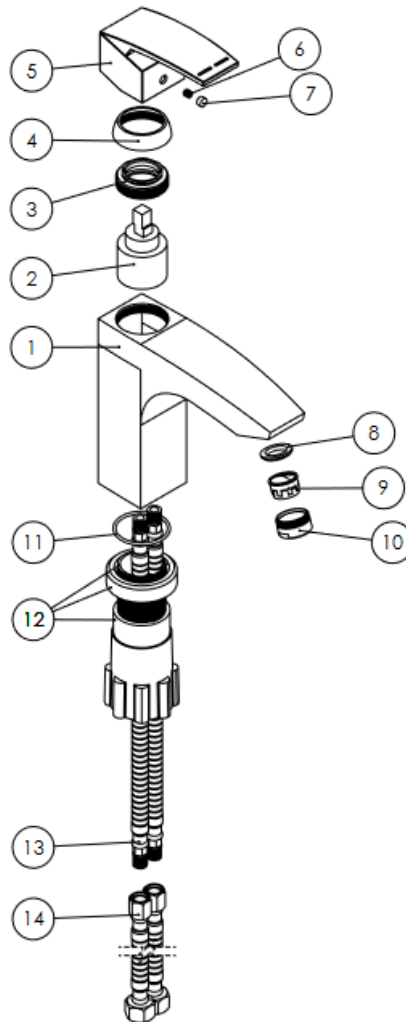

MODEL NAME BAVARIA FIXED BASIN MODEL NUMBER 201060140005

Description

High heat and pressure resistant ceramic cartridge
Water saving perlator
Less surface sedimentation due to special body design
Fast and easy installation
Easily cleanable
Ergonomic structure
Cartridge size: 35 mm
%100 QC

Scale Drawing

MODEL NAME BAVARIA FIXED BASIN MODEL NUMBER 201060140005

Exploded Drawing

MODEL NAME BAVARIA FIXED BASIN MODEL NUMBER 201060140005

Part List

No.	Item Number	Quantity used
1	304900000077	1
2	120100000012	1
3	120100000024	1
4	310800000001	1
5	305700000081	1
6	120500000099	1
7	121500000003	1
8	120300000025	1
9	121700000010	1
10	313700000002	1
11	120200000027	1
12	123500000006	1
13	121000000027	1
14	121000000040	1