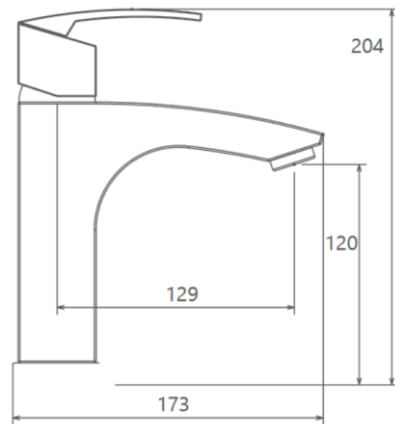

MODEL NAME BAVARIA FIXED BASIN MODEL NUMBER 201060140005

Description

High heat and pressure resistant ceramic cartridge
Water saving perlator
Less surface sedimentation due to special body design
Fast and easy installation
Easily cleanable
Ergonomic structure
Cartridge size: 35 mm
%100 QC

Scale Drawing

MODEL NAME BAVARIA FIXED BASIN MODEL NUMBER 201060140005

Exploded Drawing

MODEL NAME BAVARIA FIXED BASIN MODEL NUMBER 201060140005

Part List

No.	Item Number	Quantity used
1	304900000077	1
2	120100000012	1
3	120100000024	1
4	310800000001	1
5	305700000081	1
6	120500000099	1
7	121500000003	1
8	120300000025	1
9	121700000010	1
10	313700000002	1
11	120200000027	1
12	123500000006	1
13	121000000027	1
14	121000000040	1