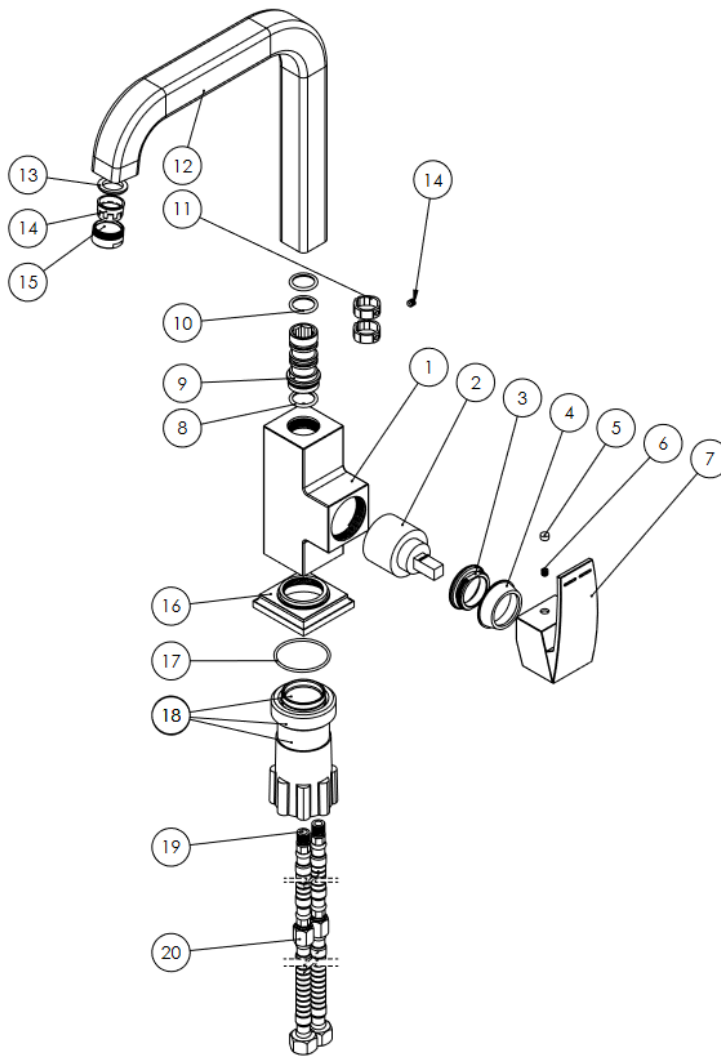

MODEL NAME BAVARIA KITCHEN

MODEL NUMBER 201010140005

Description

Kitchen faucet (Regular and Spring types)
High heat and pressure resistant ceramic cartridge
Water saving perlator
Less surface sedimentation due to special body design
Fast and easy installation
Easily cleanable
Ergonomic structure
Cartridge size: 35 mm
%100 QC

Scale Drawing

MODEL NAME BAVARIA KITCHEN

MODEL NUMBER 201010140005

Exploded Drawing

MODEL NAME BAVARIA KITCHEN**MODEL NUMBER 201010140005****Part List**

No.	Item Number	Quantity used
1	304700000174	1
2	120100000012	1
3	120100000024	1
4	310800000001	1
5	121500000003	1
6	120500000099	2
7	305700000081	1
8	120200000049	1
9	317800000035	1
10	120200000046	2
11	123800000006	2
12	302700000141	1
13	120300000025	1
14	121700000004	1
15	313700000002	1
16	306500000002	1
17	120200000082	1
18	123500000015	1
19	121000000027	2
20	121000000040	2