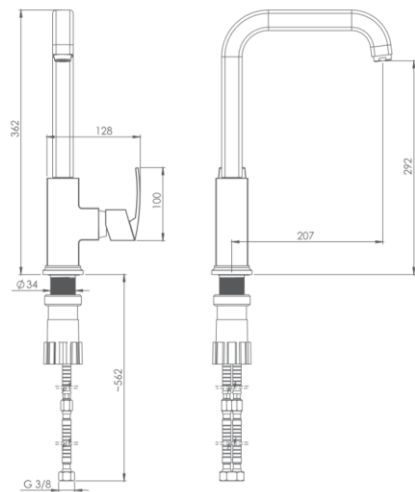

MODEL NAME BAVARIA KITCHEN

MODEL NUMBER 201010140005

Description

Kitchen faucet (Regular and Spring types)
High heat and pressure resistant ceramic cartridge
Water saving perlator
Less surface sedimentation due to special body design
Fast and easy installation
Easily cleanable
Ergonomic structure
Cartridge size: 35 mm
%100 QC

Scale Drawing

MODEL NAME BAVARIA KITCHEN

MODEL NUMBER 201010140005

Exploded Drawing

MODEL NAME BAVARIA KITCHEN**MODEL NUMBER 201010140005****Part List**

No.	Item Number	Quantity used
1	304700000174	1
2	120100000012	1
3	120100000024	1
4	310800000001	1
5	121500000003	1
6	120500000099	2
7	305700000081	1
8	120200000049	1
9	317800000035	1
10	120200000046	2
11	123800000006	2
12	302700000141	1
13	120300000025	1
14	121700000004	1
15	313700000002	1
16	306500000002	1
17	120200000082	1
18	123500000015	1
19	121000000027	2
20	121000000040	2