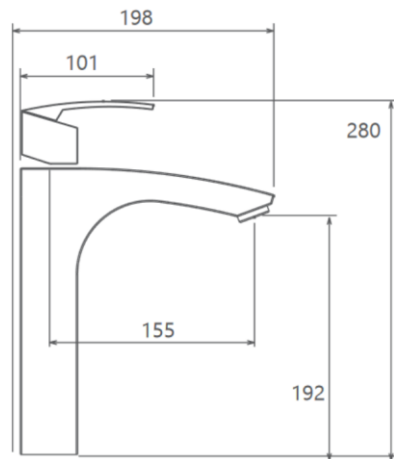

MODEL NAME BAVARIA TALL BASIN MODEL NUMBER 201050140005

Description

High heat and pressure resistant ceramic cartridge
Water saving perlator
Less surface sedimentation due to special body design
Fast and easy installation
Easily cleanable
Ergonomic structure
Cartridge size: 35 mm
%100 QC

Scale Drawing

MODEL NAME BAVARIA TALL BASIN MODEL NUMBER 201050140005

Exploded Drawing

MODEL NAME BAVARIA TALL BASIN MODEL NUMBER 201050140005

Part List

No.	Item Number	Quantity used
1	304900000134	1
2	303100000019	1
3	120200000052	2
4	120100000012	1
5	120100000024	1
6	310800000001	1
7	305700000082	1
8	120500000099	1
9	121500000003	1
10	120300000025	1
11	121700000010	1
12	313700000002	1
13	120200000027	1
14	123500000006	1
15	121000000030	2
16	121000000040	2