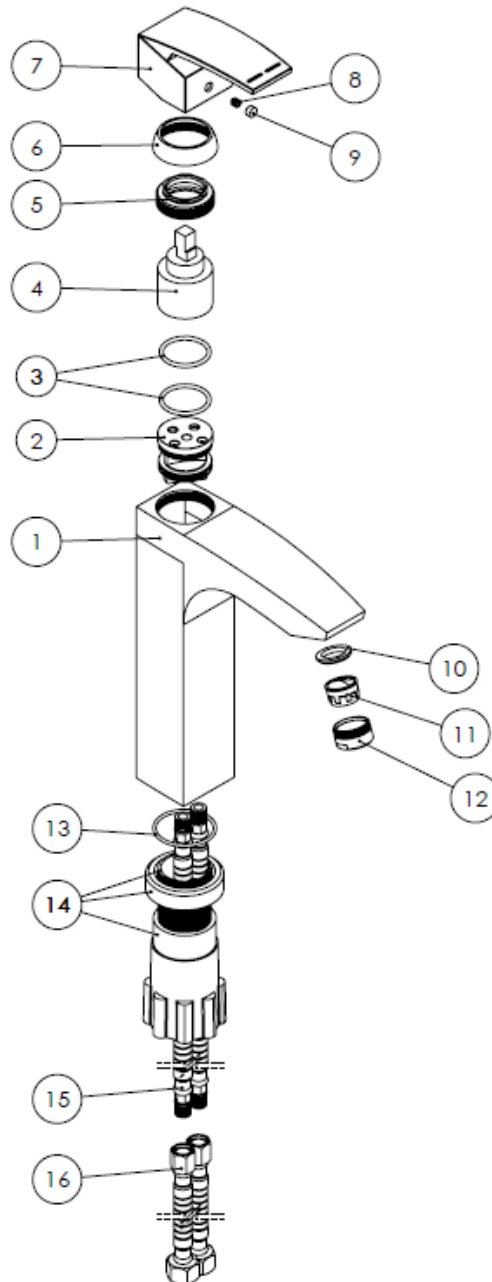

MODEL NAME BAVARIA TALL BASIN MODEL NUMBER 201050140005

Description

High heat and pressure resistant ceramic cartridge
Water saving perlator
Less surface sedimentation due to special body design
Fast and easy installation
Easily cleanable
Ergonomic structure
Cartridge size: 35 mm
%100 QC

Scale Drawing

MODEL NAME BAVARIA TALL BASIN MODEL NUMBER 201050140005

Exploded Drawing

MODEL NAME BAVARIA TALL BASIN MODEL NUMBER 201050140005

Part List

No.	Item Number	Quantity used
1	304900000134	1
2	303100000019	1
3	120200000052	2
4	120100000012	1
5	120100000024	1
6	310800000001	1
7	305700000082	1
8	120500000099	1
9	121500000003	1
10	120300000025	1
11	121700000010	1
12	313700000002	1
13	120200000027	1
14	123500000006	1
15	121000000030	2
16	121000000040	2