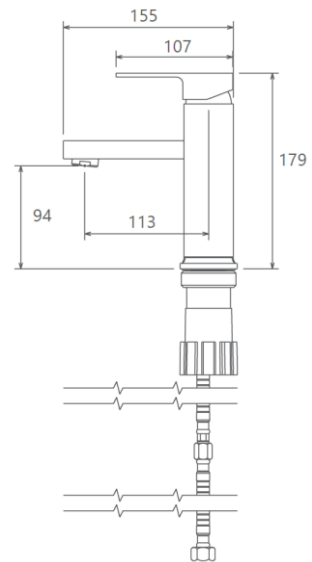

MODEL NAME EUROPE FIXED BASIN MODEL NUMBER 201060190005

Description

High heat and pressure resistant ceramic cartridge
Water saving perlator
Fast and easy installation
Easily cleanable
Ergonomic structure
Cartridge size: 35mm
%100 QC

Scale Drawing

MODEL NAME EUROPE FIXED BASIN MODEL NUMBER 201060190005

Exploded Drawing

MODEL NAME EUROPE FIXED BASIN MODEL NUMBER 201060190005

Part List

No.	Item Number	Quantity used
1	304900000003	1
2	120200000050	1
3	120100000003	1
4	120100000012	1
5	120100000024	1
6	310800000001	1
7	305700000027	1
8	120500000099	3
9	121500000003	1
10	127000000001	1
11	122100000016	1
12	120200000002	3
13	300400000001	1
14	120300000025	1
15	121700000010	1
16	313700000002	1
17	306500000002	1
18	120200000082	1
19	123500000009	1
20	121000000027	2
21	121000000040	2