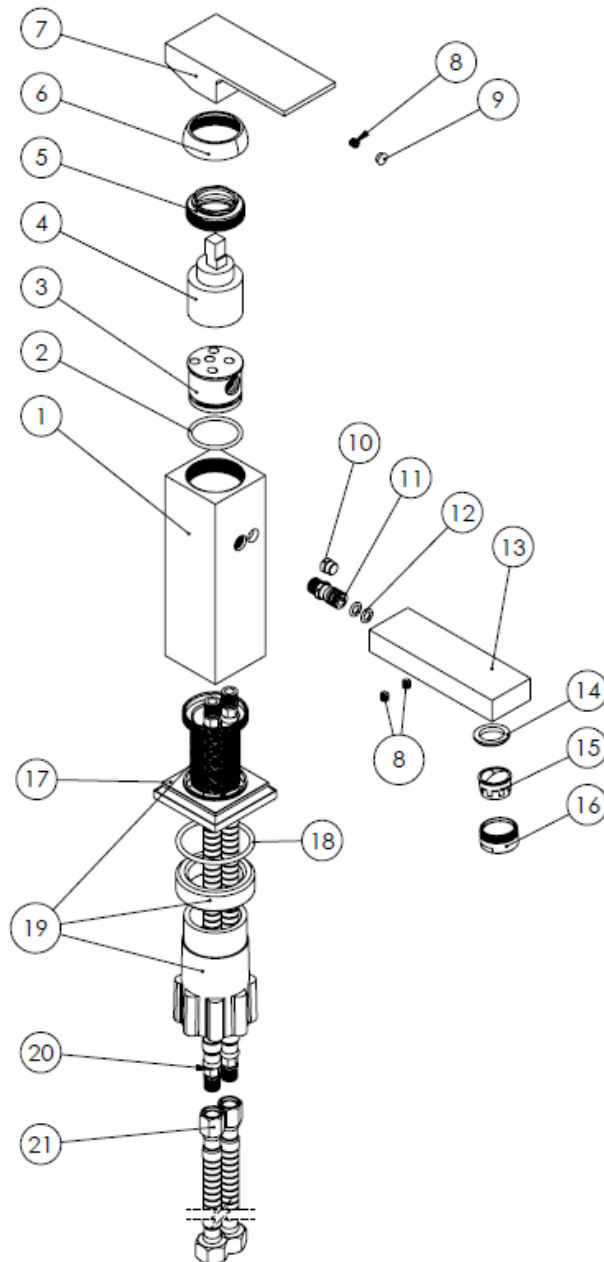

MODEL NAME EUROPE FIXED BASIN MODEL NUMBER 201060190005

Description

High heat and pressure resistant ceramic cartridge
Water saving perlator
Fast and easy installation
Easily cleanable
Ergonomic structure
Cartridge size: 35mm
%100 QC

Scale Drawing

MODEL NAME EUROPE FIXED BASIN MODEL NUMBER 201060190005

Exploded Drawing

MODEL NAME EUROPE FIXED BASIN MODEL NUMBER 201060190005

Part List

No.	Item Number	Quantity used
1	304900000003	1
2	120200000050	1
3	120100000003	1
4	120100000012	1
5	120100000024	1
6	310800000001	1
7	305700000027	1
8	120500000099	3
9	121500000003	1
10	127000000001	1
11	122100000016	1
12	120200000002	3
13	300400000001	1
14	120300000025	1
15	121700000010	1
16	313700000002	1
17	306500000002	1
18	120200000082	1
19	123500000009	1
20	121000000027	2
21	121000000040	2