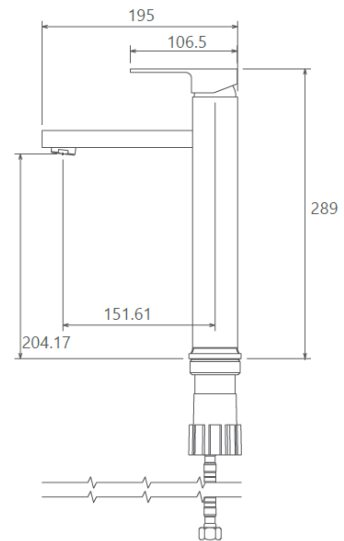

MODEL NAME EUROPE TALL BASIN

MODEL NUMBER 201050190005

Description

High heat and pressure resistant ceramic cartridge
Water saving perlator
Fast and easy installation
Easily cleanable
Ergonomic structure
Cartridge size: 35mm
%100 QC

Scale Drawing

MODEL NAME EUROPE TALL BASIN

MODEL NUMBER 201050190005

Exploded Drawing

MODEL NAME EUROPE TALL BASIN MODEL NUMBER 201050190005

Part List

No.	Item Number	Quantity used
1	304900000101	1
2	120200000050	1
3	120100000003	1
4	120100000012	1
5	120100000024	1
6	310800000001	1
7	305700000027	1
8	120500000099	3
9	121500000003	1
10	127000000001	1
11	122100000016	1
12	120200000002	3
13	300400000121	1
14	120300000025	1
15	121700000010	1
16	313700000002	1
17	306500000002	1
18	120200000082	1
19	123500000009	1
20	121000000030	2
21	121000000040	2