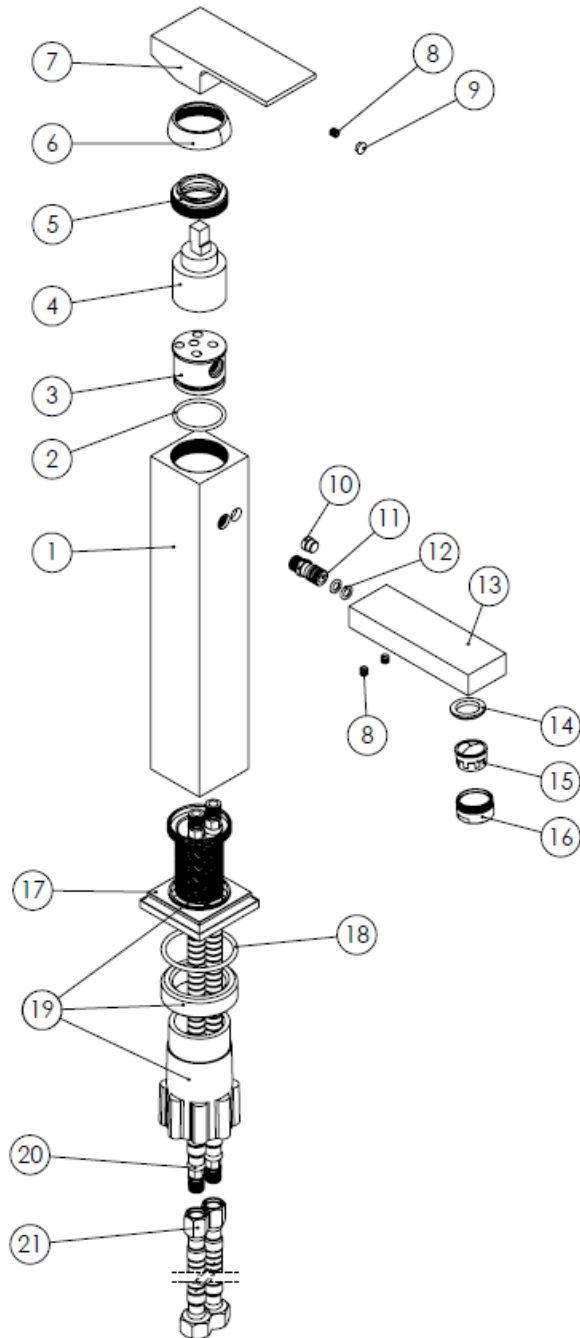

MODEL NAME EUROPE TALL BASIN

MODEL NUMBER 201050190005

Description

High heat and pressure resistant ceramic cartridge
Water saving perlator
Fast and easy installation
Easily cleanable
Ergonomic structure
Cartridge size: 35mm
%100 QC

Scale Drawing

MODEL NAME EUROPE TALL BASIN

MODEL NUMBER 201050190005

Exploded Drawing

MODEL NAME EUROPE TALL BASIN MODEL NUMBER 201050190005

Part List

No.	Item Number	Quantity used
1	304900000101	1
2	120200000050	1
3	120100000003	1
4	120100000012	1
5	120100000024	1
6	310800000001	1
7	305700000027	1
8	120500000099	3
9	121500000003	1
10	127000000001	1
11	122100000016	1
12	120200000002	3
13	300400000121	1
14	120300000025	1
15	121700000010	1
16	313700000002	1
17	306500000002	1
18	120200000082	1
19	123500000009	1
20	121000000030	2
21	121000000040	2