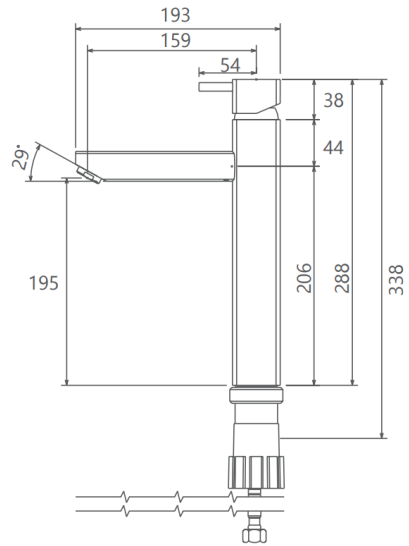

MODEL NAME **UNIQUE TALL BASIN** **MODEL NUMBER** **201050200005**

Description

High heat and pressure resistant ceramic cartridge
Water saving perlator
Less surface sedimentation due to special body design
Fast and easy installation
Easily cleanable
Ergonomic structure
Cartridge size: 35mm
%100 QC

Scale Drawing

MODEL NAME UNIQUE TALL BASIN MODEL NUMBER 201050200005

Exploded Drawing

MODEL NAME **UNIQUE TALL BASIN** **MODEL NUMBER** **201050200005**

Part List

No.	Item Number	Quantity used
1	304900000186	1
2	120200000050	1
3	120100000004	1
4	120100000012	1
5	120100000024	1
6	310800000001	1
7	316400000087	1
8	121500000003	1
9	120500000099	3
10	305900000103	1
11	120200000041	1
12	122100000023	1
13	120200000046	2
14	300400000172	1
15	120300000025	1
16	121700000010	1
17	313700000002	1
18	307000000040	1
19	120200000082	1
20	123500000009	1
21	121000000030	2
22	121000000040	2