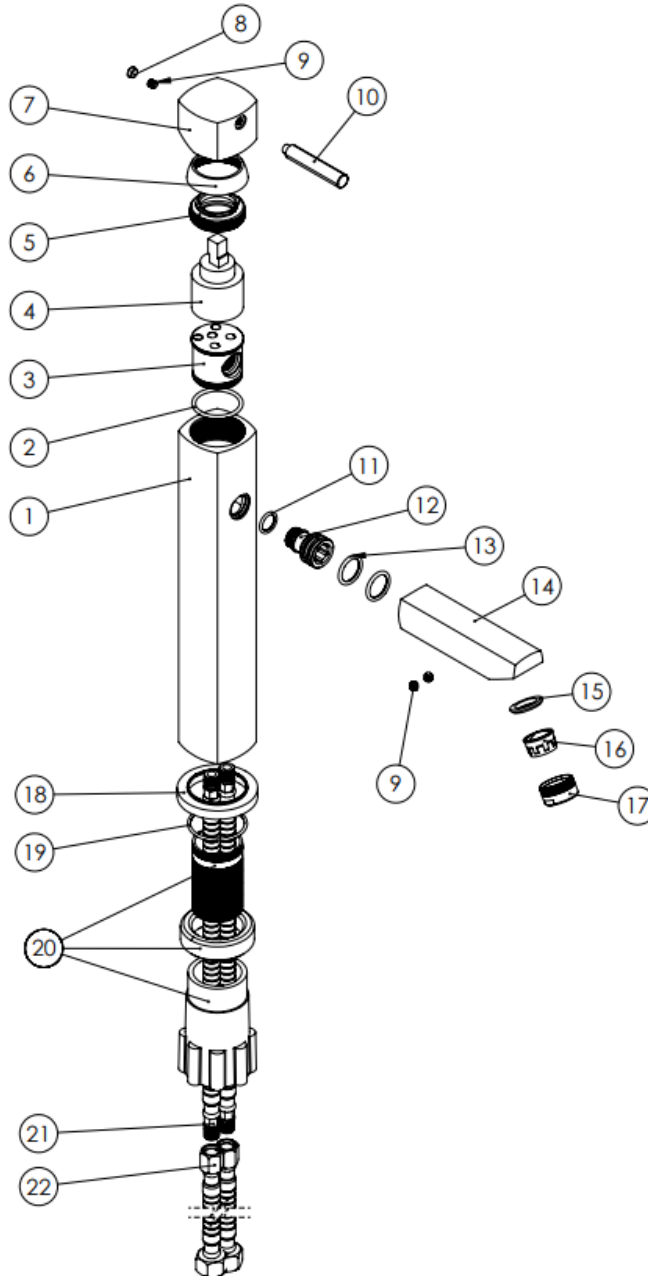

MODEL NAME **UNIQUE TALL BASIN** **MODEL NUMBER** **201050200005**

Description

High heat and pressure resistant ceramic cartridge
Water saving perlator
Less surface sedimentation due to special body design
Fast and easy installation
Easily cleanable
Ergonomic structure
Cartridge size: 35mm
%100 QC

Scale Drawing

MODEL NAME UNIQUE TALL BASIN MODEL NUMBER 201050200005

Exploded Drawing

MODEL NAME **UNIQUE TALL BASIN** **MODEL NUMBER** **201050200005**

Part List

No.	Item Number	Quantity used
1	304900000186	1
2	120200000050	1
3	120100000004	1
4	120100000012	1
5	120100000024	1
6	310800000001	1
7	316400000087	1
8	121500000003	1
9	120500000099	3
10	305900000103	1
11	120200000041	1
12	122100000023	1
13	120200000046	2
14	300400000172	1
15	120300000025	1
16	121700000010	1
17	313700000002	1
18	307000000040	1
19	120200000082	1
20	123500000009	1
21	121000000030	2
22	121000000040	2