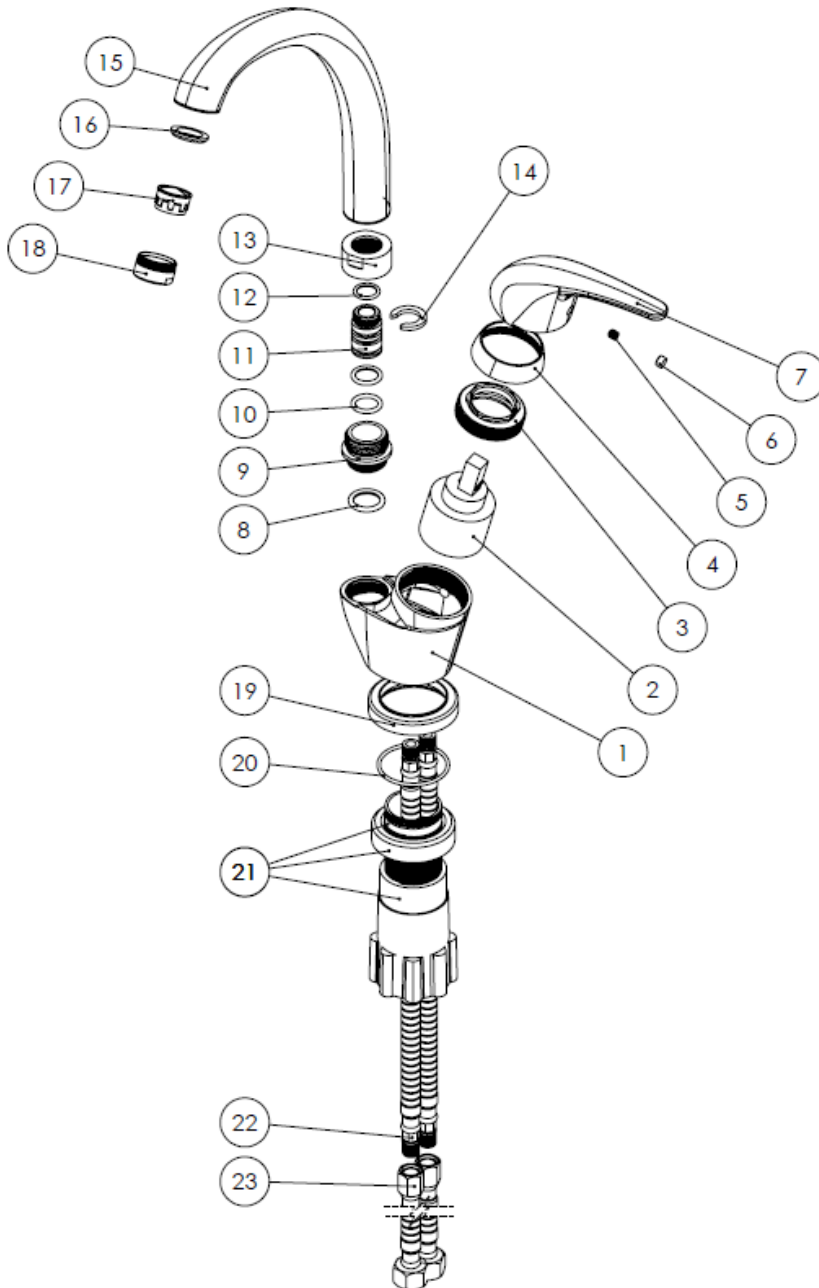

MODEL NAME ATLAS KITCHEN

MODEL NUMBER 201010030005

Description

Shower and regular kitchen
Kitchen faucet (Regular and Spring types)
High heat and pressure resistant ceramic
cartridge
Water saving perlator
Less surface sedimentation due to special
body design
Fast and easy installation
Easily cleanable
Ergonomic structure
Kitchen (shower type) faucet to cover
larger washing areas
Cartridge size: 40 mm
%100 QC

Scale Drawing

MODEL NAME ATLAS KITCHEN

MODEL NUMBER 201010030005

Exploded Drawing

MODEL NAME ATLAS KITCHEN**MODEL NUMBER 201010030005****Part List**

No.	Item Number	Quantity used
1	304700000166	1
2	120100000017	1
3	120100000022	1
4	121600000004	1
5	120500000099	1
6	121500000003	1
7	305700000049	1
8	120200000049	1
9	317300000001	1
10	120200000043	2
11	122100000067	1
12	120200000018	1
13	314700000024	1
14	123800000004	1
15	302700000057	1
16	120300000025	1
17	121700000004	1
18	313700000002	1
19	307000000040	1
20	120200000082	1
21	123500000010	1
22	121000000027	2
23	121000000040	2