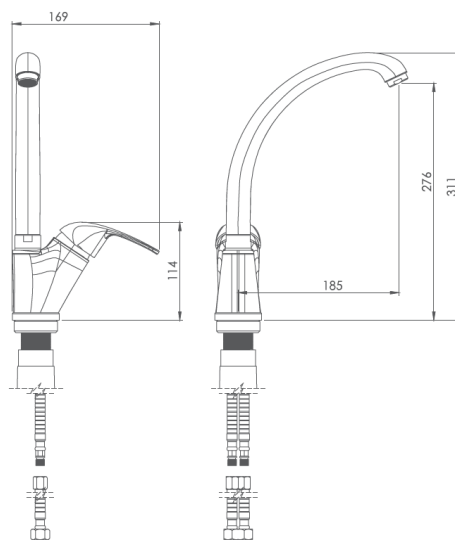

MODEL NAME ATLAS KITCHEN

MODEL NUMBER 201010030005

Description

Shower and regular kitchen
Kitchen faucet (Regular and Spring types)
High heat and pressure resistant ceramic
cartridge
Water saving perlator
Less surface sedimentation due to special
body design
Fast and easy installation
Easily cleanable
Ergonomic structure
Kitchen (shower type) faucet to cover
larger washing areas
Cartridge size: 40 mm
%100 QC

Scale Drawing

MODEL NAME ATLAS KITCHEN

MODEL NUMBER 201010030005

Exploded Drawing

MODEL NAME ATLAS KITCHEN**MODEL NUMBER 201010030005****Part List**

No.	Item Number	Quantity used
1	304700000166	1
2	120100000017	1
3	120100000022	1
4	121600000004	1
5	120500000099	1
6	121500000003	1
7	305700000049	1
8	120200000049	1
9	317300000001	1
10	120200000043	2
11	122100000067	1
12	120200000018	1
13	314700000024	1
14	123800000004	1
15	302700000057	1
16	120300000025	1
17	121700000004	1
18	313700000002	1
19	307000000040	1
20	120200000082	1
21	123500000010	1
22	121000000027	2
23	121000000040	2