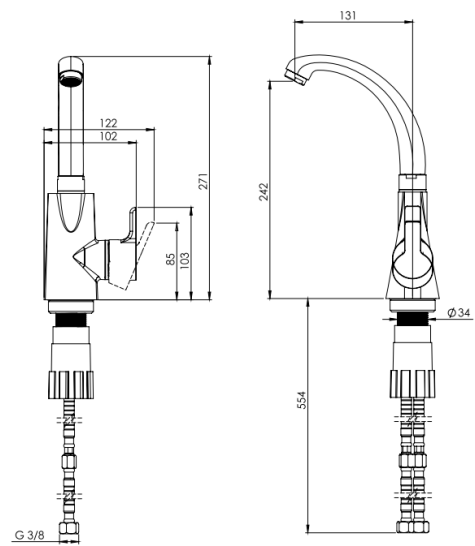

MODEL NAME RAMOND ZEDRA BASIN

MODEL NUMBER 201310090005

Description

High heat and pressure resistant ceramic cartridge
Water saving perlator
Less surface sedimentation due to special body design
Fast and easy installation
Easily cleanable
Ergonomic structure
Cartridge size: 35mm
%100 QC

Scale Drawing

MODEL NAME RAMOND ZEDRA BASIN

MODEL NUMBER 201310090005

Exploded Drawing

MODEL NAME RAMOND ZEDRA BASIN MODEL NUMBER 201310090005

Part List

No.	Item Number	Quantity used
1	304700000161	1
2	120100000012	1
3	120100000024	1
4	310800000001	1
5	120500000099	1
6	121500000003	1
7	305700000128	1
8	120200000049	1
9	317300000001	1
10	120200000043	2
11	122100000067	1
12	123800000004	1
13	314700000024	1
14	120200000018	1
15	318200000020	1
16	120300000025	1
17	121700000004	1
18	313700000002	1
19	120200000065	1
20	123500000012	1
21	121000000027	2
22	121000000040	2