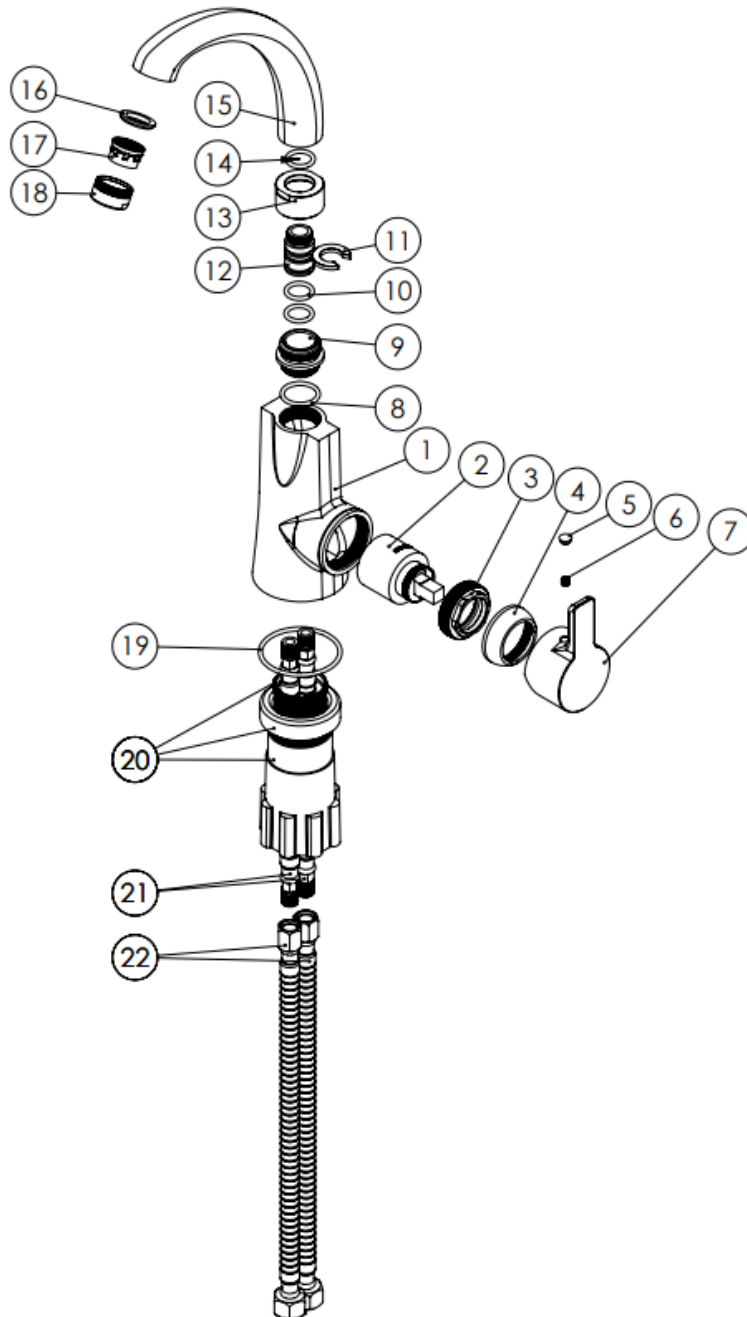

MODEL NAME RAMOND ZEDRA BASIN

MODEL NUMBER 201310090005

Description

High heat and pressure resistant ceramic cartridge
Water saving perlator
Less surface sedimentation due to special body design
Fast and easy installation
Easily cleanable
Ergonomic structure
Cartridge size: 35mm
%100 QC

Scale Drawing

MODEL NAME RAMOND ZEDRA BASIN

MODEL NUMBER 201310090005

Exploded Drawing

MODEL NAME RAMOND ZEDRA BASIN MODEL NUMBER 201310090005

Part List

No.	Item Number	Quantity used
1	304700000161	1
2	120100000012	1
3	120100000024	1
4	310800000001	1
5	120500000099	1
6	121500000003	1
7	305700000128	1
8	120200000049	1
9	317300000001	1
10	120200000043	2
11	122100000067	1
12	123800000004	1
13	314700000024	1
14	120200000018	1
15	318200000020	1
16	120300000025	1
17	121700000004	1
18	313700000002	1
19	120200000065	1
20	123500000012	1
21	121000000027	2
22	121000000040	2