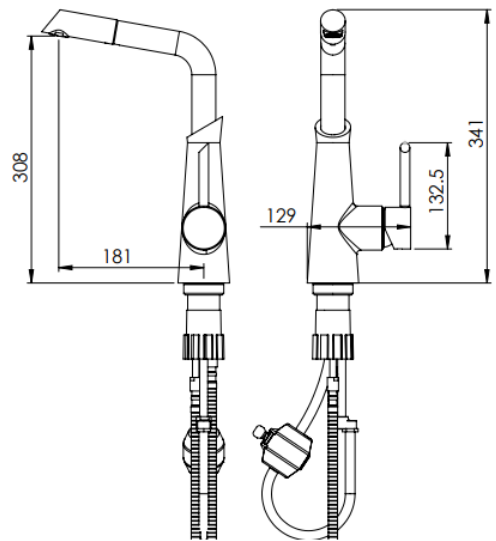

**MODEL NAME AKSEL PULL OUT KITCHEN MODEL NUMBER 201080810005**

### Description

High heat and pressure resistant ceramic cartridge  
Water saving perlator  
Less surface sedimentation due to special body design  
With antibacterial feature using advanced technology  
State-of-the-art physical vapor deposition (PVD) coating  
Fast and easy installation  
Easily cleanable  
Ergonomic structure  
Cartridge size: 40 mm  
%100 QC

### Scale Drawing

**MODEL NAME AKSEL PULL OUT KITCHEN MODEL NUMBER 201080810005**

Exploded Drawing

**MODEL NAME AKSEL PULL OUT KITCHEN MODEL NUMBER 201080810005**

### Part List

No.	Item Number	Quantity used	No.	Item Number	Quantity used
1	304700000083	1	24	121000000056	1
2	123100000002	1	25	124000000001	1
3	120200000052	1	26	120200000035	3
4	120100000017	1	27	90000003396	1
5	120100000032	1	28	90000003398	1
6	121600000006	1	29	90000003400	1
7	305900000020	1	30	121000000013	2
8	316400000049	1	31	120300000015	1
9	120500000099	1			
10	121500000003	1			
11	120200000044	1			
12	317800000015	1			
13	123800000006	2			
14	120200000076	2			
15	302700000145	1			
16	122100000035	1			
17	312400000022	1			
18	120300000025	1			
19	121700000004	1			
20	313700000002	1			
21	120500000101	1			
22	120200000067	1			
23	123500000013	1			