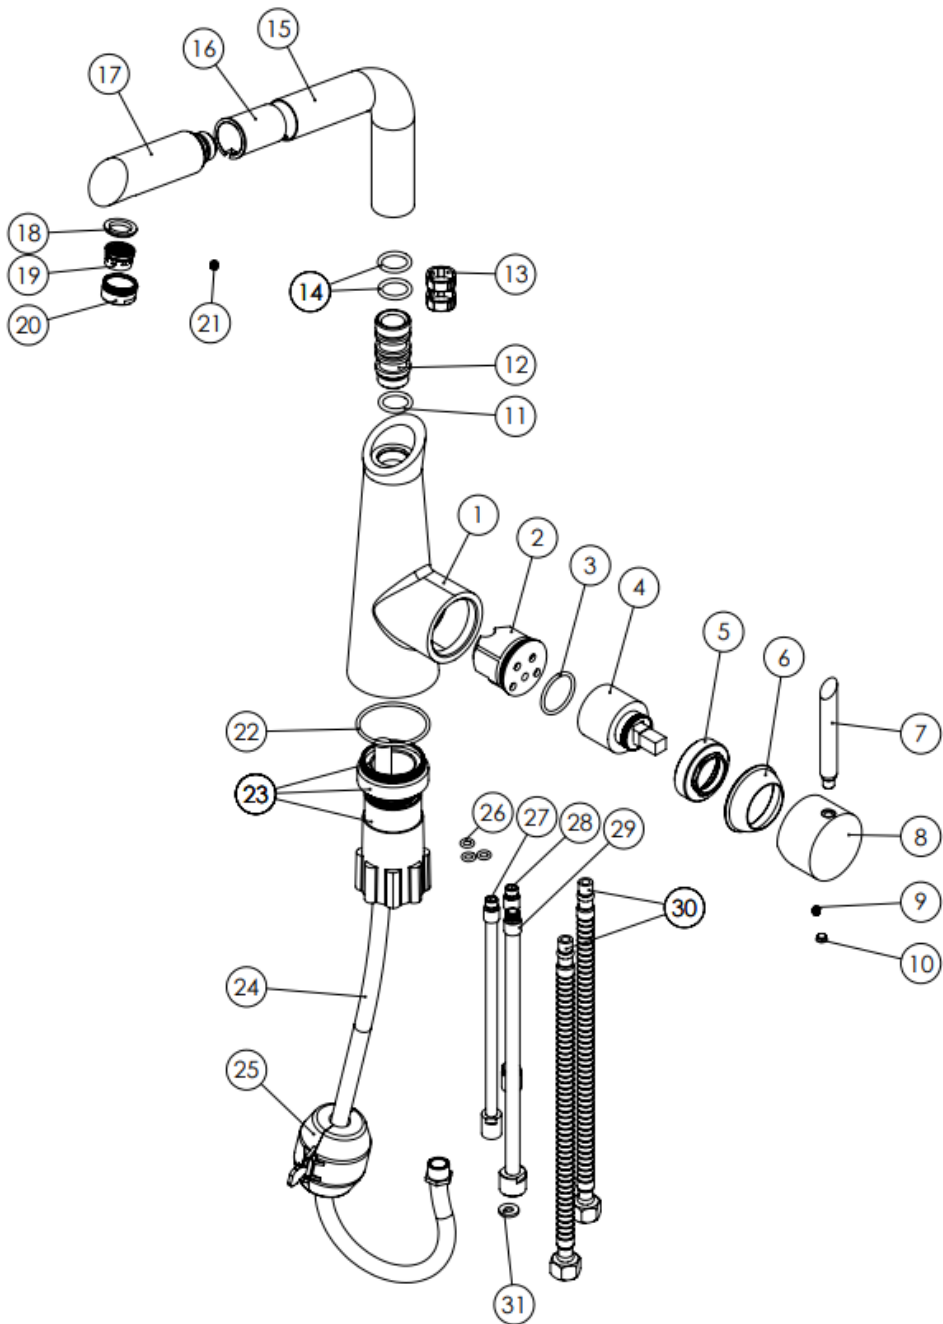

**MODEL NAME AKSEL PULL OUT KITCHEN MODEL NUMBER 201080810005**

### Description

High heat and pressure resistant ceramic cartridge  
Water saving perlator  
Less surface sedimentation due to special body design  
With antibacterial feature using advanced technology  
State-of-the-art physical vapor deposition (PVD) coating  
Fast and easy installation  
Easily cleanable  
Ergonomic structure  
Cartridge size: 40 mm  
%100 QC

### Scale Drawing

**MODEL NAME AKSEL PULL OUT KITCHEN MODEL NUMBER 201080810005**

Exploded Drawing

**MODEL NAME AKSEL PULL OUT KITCHEN MODEL NUMBER 201080810005**

### Part List

No.	Item Number	Quantity used	No.	Item Number	Quantity used
1	304700000083	1	24	121000000056	1
2	123100000002	1	25	124000000001	1
3	120200000052	1	26	120200000035	3
4	120100000017	1	27	90000003396	1
5	120100000032	1	28	90000003398	1
6	121600000006	1	29	90000003400	1
7	305900000020	1	30	121000000013	2
8	316400000049	1	31	120300000015	1
9	120500000099	1			
10	121500000003	1			
11	120200000044	1			
12	317800000015	1			
13	123800000006	2			
14	120200000076	2			
15	302700000145	1			
16	122100000035	1			
17	312400000022	1			
18	120300000025	1			
19	121700000004	1			
20	313700000002	1			
21	120500000101	1			
22	120200000067	1			
23	123500000013	1			