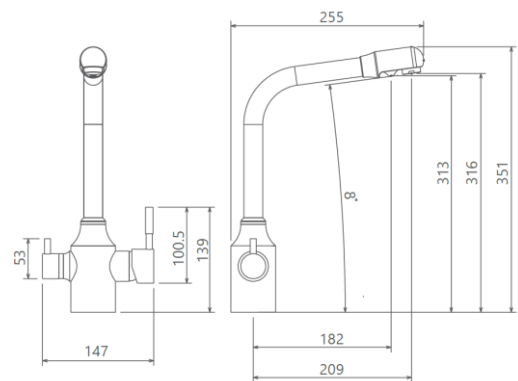

MODEL NAME ALBERTA KITCHEN

MODEL NUMBER 201100300005

Description

High heat and pressure resistant ceramic cartridge
Water saving perlator
With direct connection to water treatment machine
Fast and easy installation
Easily cleanable
Separate way at tap outlet for filter purified water
Less surface sedimentation due to special body design
Ergonomic structure
Cartridge size: 35 mm
%100 QC

Scale Drawing

MODEL NAME ALBERTA KITCHEN

MODEL NUMBER 20110030005

Exploded Drawing

MODEL NAME ALBERTA KITCHEN**MODEL NUMBER 201100300005****Part List**

No.	Item Number	Quantity used	No.	Item Number	Quantity used
1	304700000142	1	24	121000000014	1
2	302300000001	1	25	121000000027	2
3	120100000016	1	26	127100000002	1
4	120100000024	1	27	121000000040	2
5	310800000001	1			
6	121500000003	1			
7	120500000099	3			
8	305700000225	1			
9	120200000010	2			
10	120200000049	2			
11	123800000006	1			
12	302700000118	1			
13	121700000005	1			
14	120300000025	1			
15	121700000004	1			
16	313700000002	1			
17	305900000048	1			
18	316500000001	1			
19	123400000005	1			
20	301900000001	1			
21	120200000054	1			
22	120200000067	1			
23	123500000013	1			