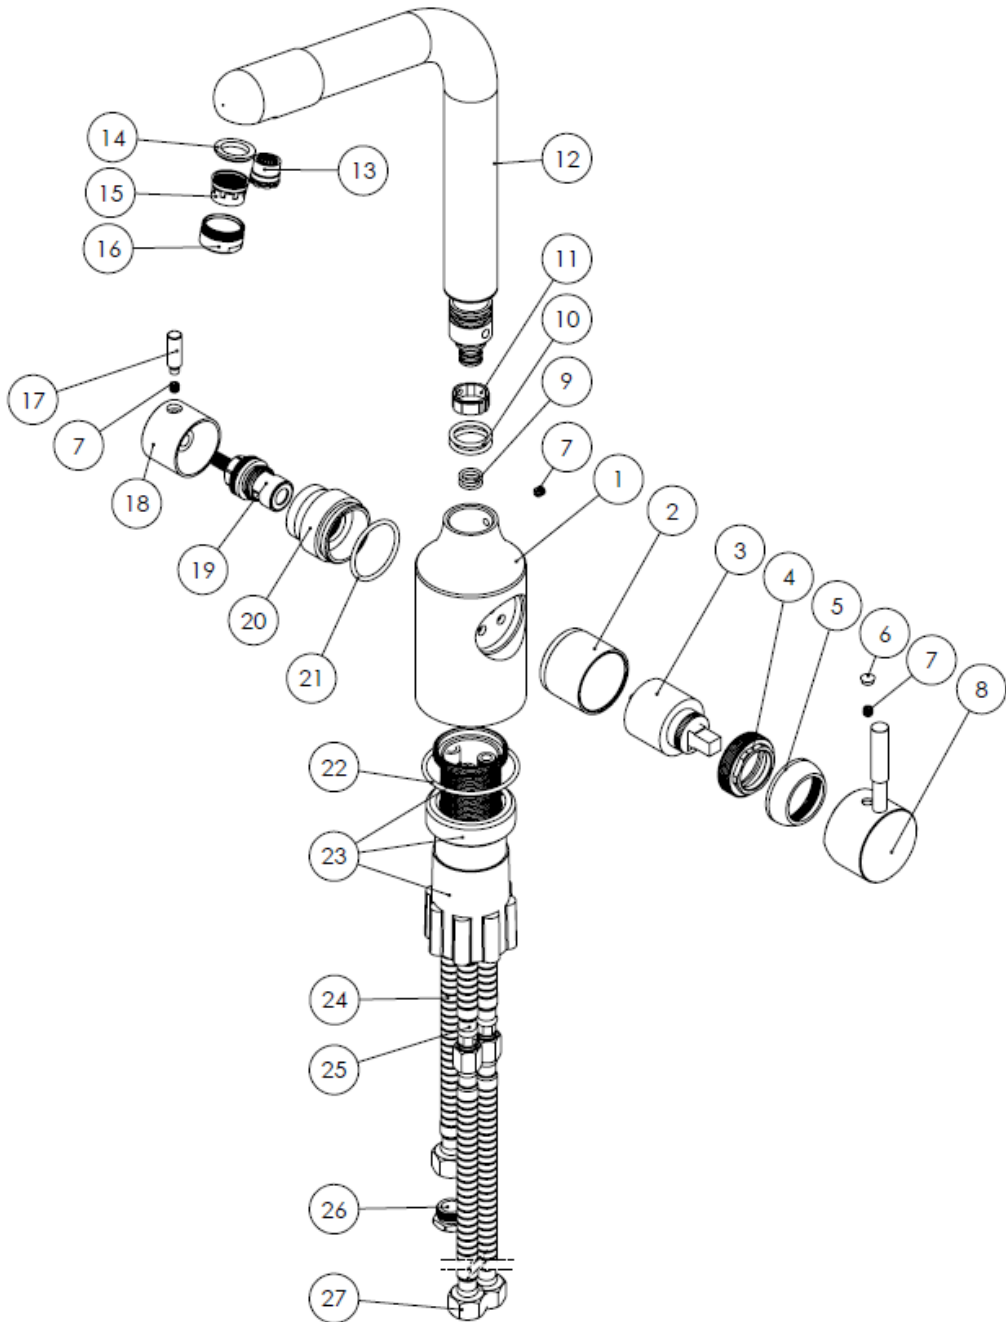

MODEL NAME ALBERTA KITCHEN

MODEL NUMBER 201100300005

Description

High heat and pressure resistant ceramic cartridge
Water saving perlator
With direct connection to water treatment machine
Fast and easy installation
Easily cleanable
Separate way at tap outlet for filter purified water
Less surface sedimentation due to special body design
Ergonomic structure
Cartridge size: 35 mm
%100 QC

Scale Drawing

MODEL NAME ALBERTA KITCHEN

MODEL NUMBER 20110030005

Exploded Drawing

MODEL NAME ALBERTA KITCHEN**MODEL NUMBER 201100300005****Part List**

No.	Item Number	Quantity used	No.	Item Number	Quantity used
1	304700000142	1	24	121000000014	1
2	302300000001	1	25	121000000027	2
3	120100000016	1	26	127100000002	1
4	120100000024	1	27	121000000040	2
5	310800000001	1			
6	121500000003	1			
7	120500000099	3			
8	305700000225	1			
9	120200000010	2			
10	120200000049	2			
11	123800000006	1			
12	302700000118	1			
13	121700000005	1			
14	120300000025	1			
15	121700000004	1			
16	313700000002	1			
17	305900000048	1			
18	316500000001	1			
19	123400000005	1			
20	301900000001	1			
21	120200000054	1			
22	120200000067	1			
23	123500000013	1			