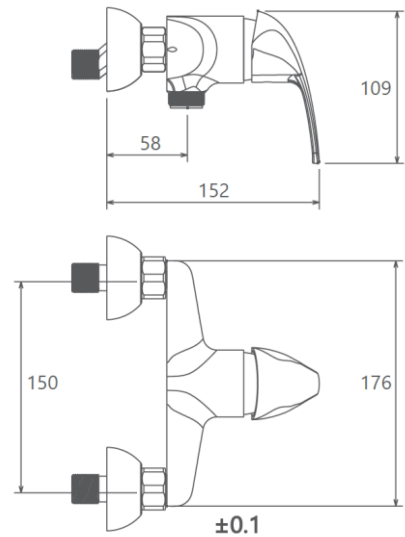

MODEL NAME ATLAS BATH

MODEL NUMBER 201020030005

Description

High heat and pressure resistant ceramic cartridge
Water saving perlator
Less surface sedimentation due to special body design
Fast and easy installation
Easily cleanable
Ergonomic structure
larger washing areas
Cartridge size: 40 mm
%100 QC

Scale Drawing

MODEL NAME ATLAS BATH

MODEL NUMBER 201020030005

Exploded Drawing

MODEL NAME ATLAS BATH**MODEL NUMBER 201020030005****Part List**

No.	Item Number	Quantity used
1	304800000036	1
2	120100000017	1
3	120100000022	1
4	121600000004	1
5	121500000003	1
6	120500000099	1
7	305700000049	1
8	120300000025	1
9	121700000002	1
10	313700000002	1
11	120700000018	1
12	120200000019	2
13	315100000002	2
14	123600000003	2
15	120300000037	2
16	127700000009	2
17	309900000032	2
18	122700000001	2