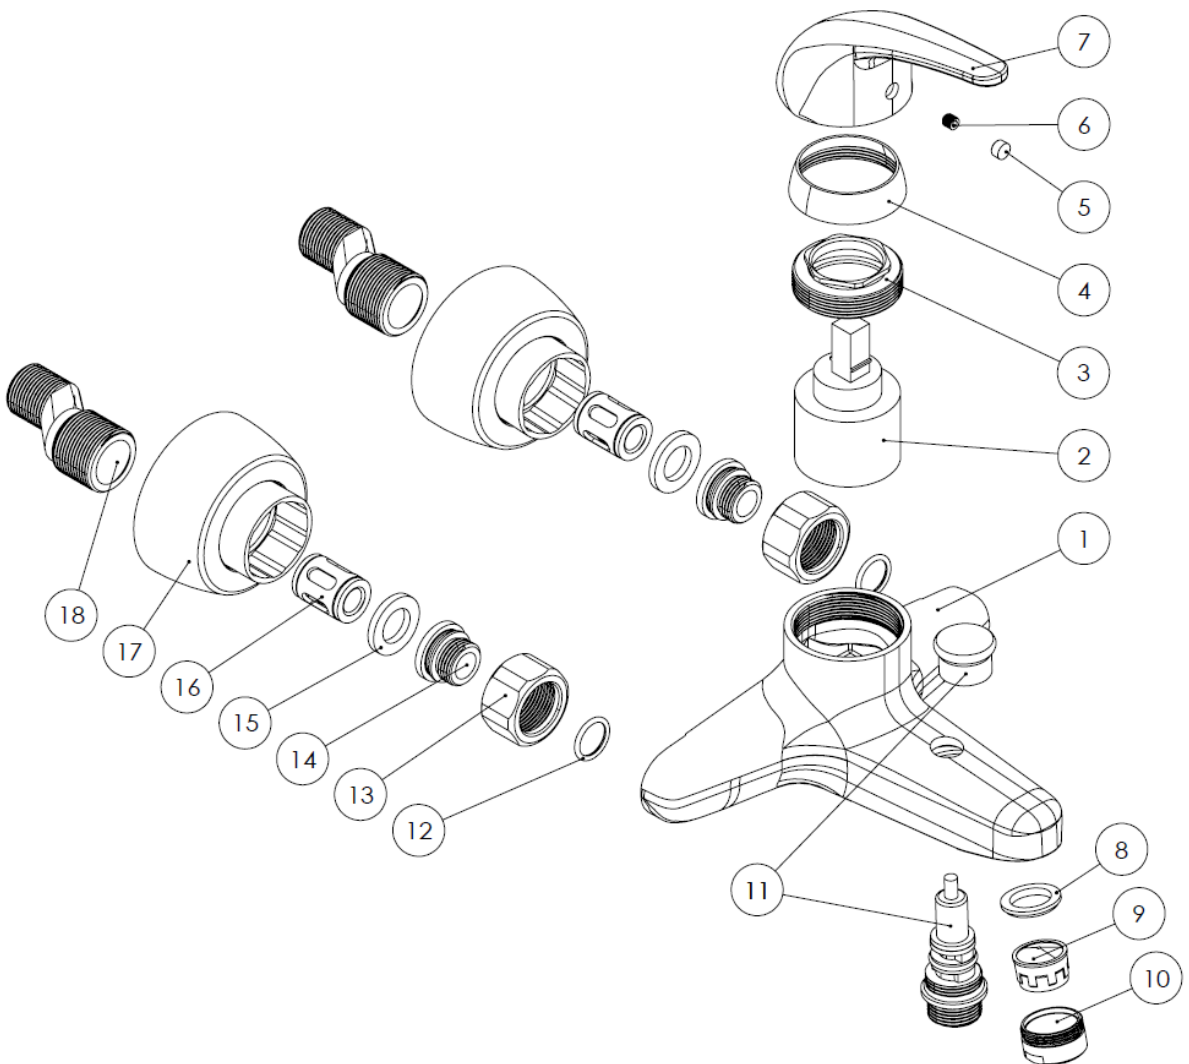

MODEL NAME ATLAS BATH

MODEL NUMBER 201020030005

Description

High heat and pressure resistant ceramic cartridge
Water saving perlator
Less surface sedimentation due to special body design
Fast and easy installation
Easily cleanable
Ergonomic structure
larger washing areas
Cartridge size: 40 mm
%100 QC

Scale Drawing

MODEL NAME ATLAS BATH

MODEL NUMBER 201020030005

Exploded Drawing

MODEL NAME ATLAS BATH**MODEL NUMBER 201020030005****Part List**

No.	Item Number	Quantity used
1	304800000036	1
2	120100000017	1
3	120100000022	1
4	121600000004	1
5	121500000003	1
6	120500000099	1
7	305700000049	1
8	120300000025	1
9	121700000002	1
10	313700000002	1
11	120700000018	1
12	120200000019	2
13	315100000002	2
14	123600000003	2
15	120300000037	2
16	127700000009	2
17	309900000032	2
18	122700000001	2