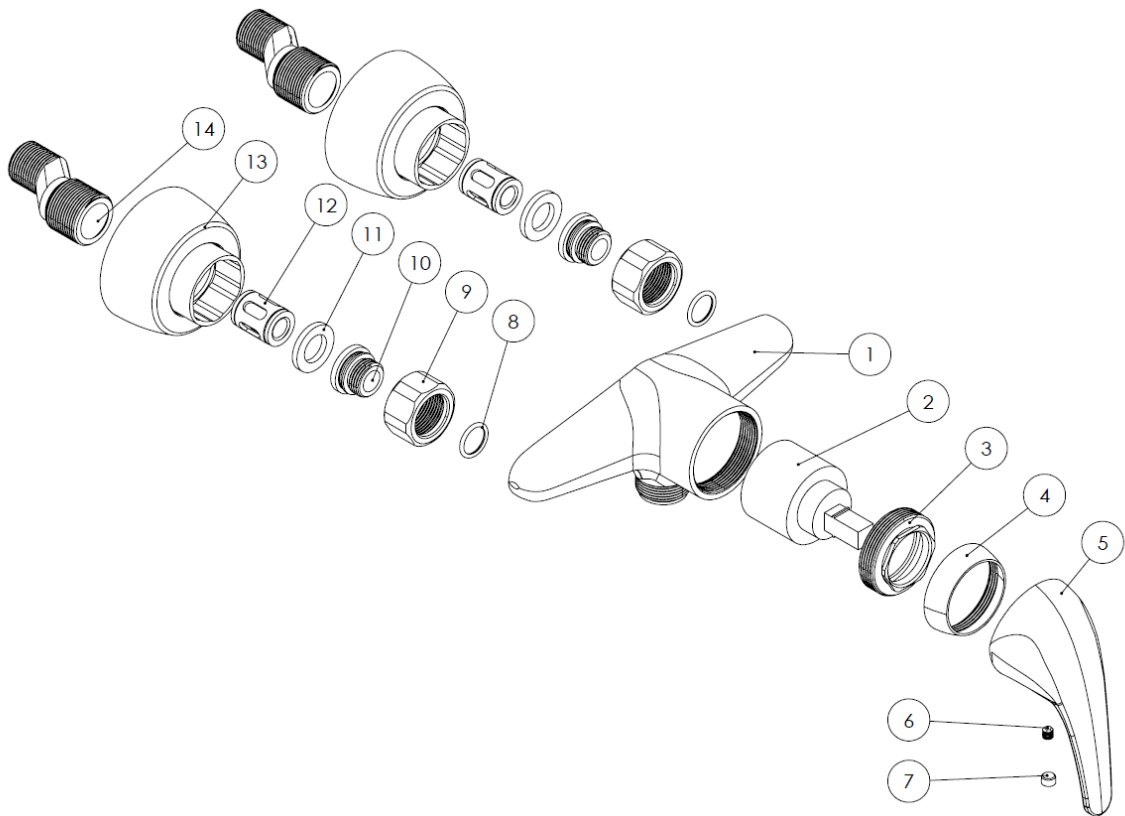

MODEL NAME ATLAS TOILET

MODEL NUMBER 201090030005

Description

High heat and pressure resistant ceramic cartridge
Water saving perlator
Less surface sedimentation due to special body design
Fast and easy installation
Easily cleanable
Ergonomic structure
larger washing areas
Cartridge size: 40 mm
%100 QC

Scale Drawing

MODEL NAME ATLAS TOILET

MODEL NUMBER 201090030005

Exploded Drawing

MODEL NAME ATLAS TOILET**MODEL NUMBER 201090030005****Part List**

No.	Item Number	Quantity used
1	304600000016	1
2	120100000017	1
3	120100000022	1
4	121600000004	1
5	305700000049	1
6	120500000099	1
7	121500000003	1
8	120200000019	2
9	315100000002	2
10	123600000003	2
11	120300000037	2
12	127700000009	2
13	309900000032	2
14	122700000001	2