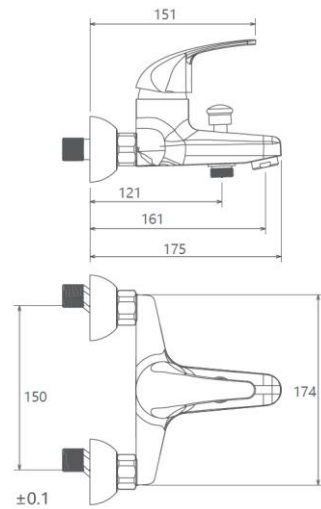

MODEL NAME ATLAS TOILET

MODEL NUMBER 201090030005

Description

High heat and pressure resistant ceramic cartridge
Water saving perlator
Less surface sedimentation due to special body design
Fast and easy installation
Easily cleanable
Ergonomic structure
larger washing areas
Cartridge size: 40 mm
%100 QC

Scale Drawing

MODEL NAME ATLAS TOILET

MODEL NUMBER 201090030005

Exploded Drawing

MODEL NAME ATLAS TOILET**MODEL NUMBER 201090030005****Part List**

No.	Item Number	Quantity used
1	304600000016	1
2	120100000017	1
3	120100000022	1
4	121600000004	1
5	305700000049	1
6	120500000099	1
7	121500000003	1
8	120200000019	2
9	315100000002	2
10	123600000003	2
11	120300000037	2
12	127700000009	2
13	309900000032	2
14	122700000001	2