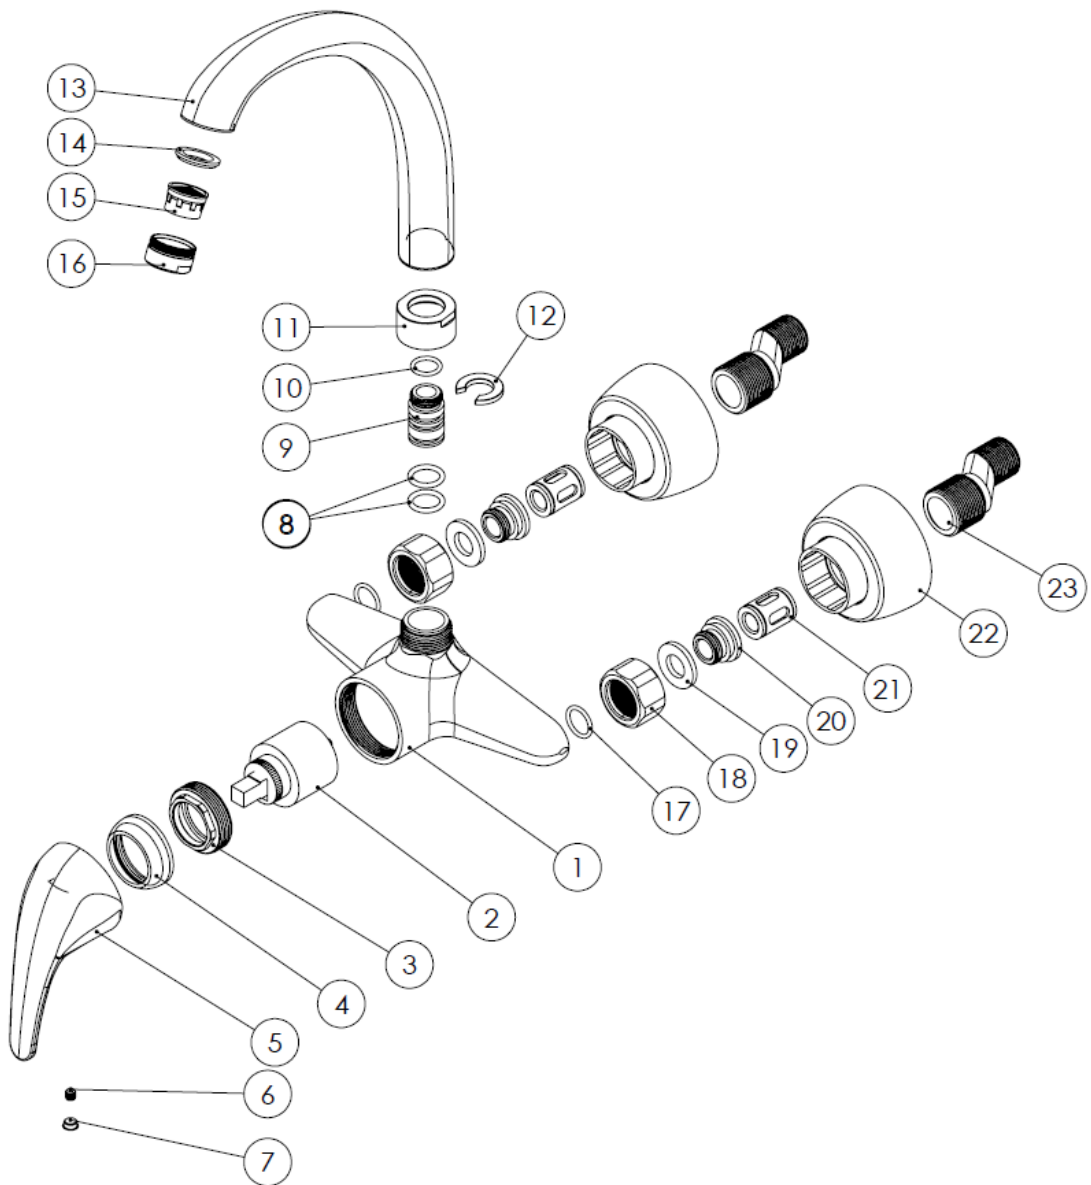

MODEL NAME ATLAS WALL-MOUNTED KITCHEN

MODEL NUMBER 201090030005

Description

High heat and pressure resistant ceramic cartridge
Water saving perlator
Less surface sedimentation due to special body design
Fast and easy installation
Easily cleanable
Ergonomic structure
Cartridge size: 40 mm
%100 QC

Scale Drawing

MODEL NAME ATLAS WALL-MOUNTED KITCHEN

MODEL NUMBER 201090030005

Exploded Drawing

MODEL NAME ATLAS WALL-MOUNTED KITCHEN MODEL NUMBER 201090030005

Part List

No.	Item Number	Quantity used
1	304600000016	1
2	120100000017	1
3	120100000022	1
4	121600000004	1
5	305700000049	1
6	120500000099	1
7	121500000003	1
8	120200000043	2
9	122100000067	1
10	120200000018	1
11	314700000024	1
12	123800000004	1
13	302700000057	1
14	120300000025	1
15	121700000002	1
16	313700000002	1
17	120200000019	2
18	315100000002	2
19	120300000037	2
20	123600000003	2
21	127700000009	2
22	309900000022	2
23	122700000001	2