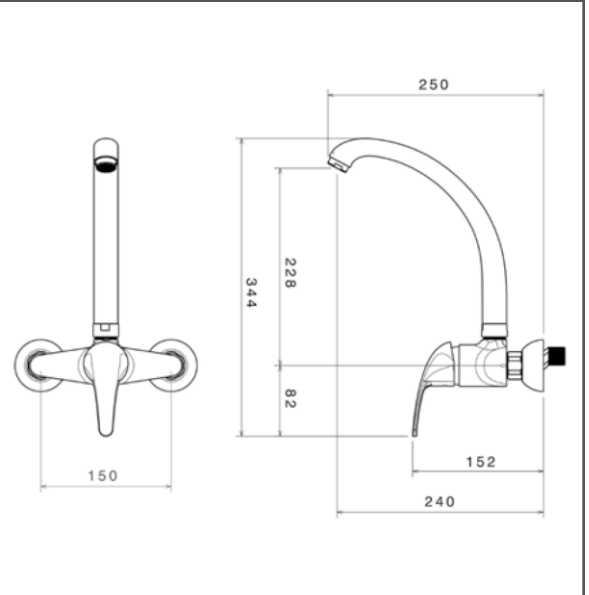

MODEL NAME ATLAS WALL-MOUNTED KITCHEN

MODEL NUMBER 201090030005

Description

High heat and pressure resistant ceramic cartridge
Water saving perlator
Less surface sedimentation due to special body design
Fast and easy installation
Easily cleanable
Ergonomic structure
Cartridge size: 40 mm
%100 QC

Scale Drawing

MODEL NAME ATLAS WALL-MOUNTED KITCHEN

MODEL NUMBER 201090030005

Exploded Drawing

MODEL NAME ATLAS WALL-MOUNTED KITCHEN MODEL NUMBER 201090030005

Part List

No.	Item Number	Quantity used
1	304600000016	1
2	120100000017	1
3	120100000022	1
4	121600000004	1
5	305700000049	1
6	120500000099	1
7	121500000003	1
8	120200000043	2
9	122100000067	1
10	120200000018	1
11	314700000024	1
12	123800000004	1
13	302700000057	1
14	120300000025	1
15	121700000002	1
16	313700000002	1
17	120200000019	2
18	315100000002	2
19	120300000037	2
20	123600000003	2
21	127700000009	2
22	309900000022	2
23	122700000001	2