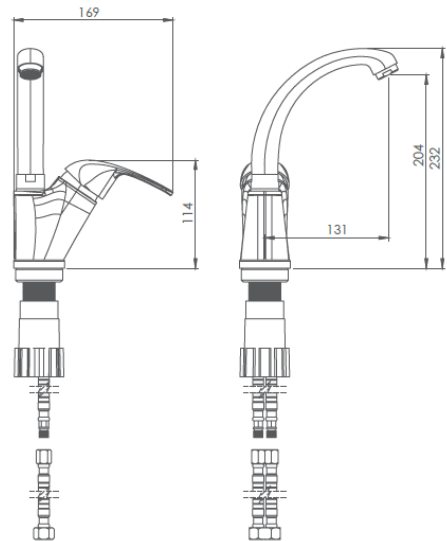

### Description

High heat and pressure resistant ceramic cartridge  
Water saving perlator  
Less surface sedimentation due to special body design  
Fast and easy installation  
Easily cleanable  
Ergonomic structure  
Cartridge size: 40 mm  
%100 QC

### Scale Drawing

**MODEL NAME ATLAS ZEDRA BASIN**

**MODEL NUMBER 201310030005**

Exploded Drawing

**MODEL NAME ATLAS ZEDRA BASIN      MODEL NUMBER 201310030005**

### Part List

No.	Item Number	Quantity used
1	304700000166	1
2	120100000017	1
3	120100000022	1
4	121600000004	1
5	120500000099	1
6	121500000003	1
7	305700000049	1
8	120200000049	1
9	317300000001	1
10	120200000043	2
11	122100000067	1
12	120200000018	1
13	314700000024	1
14	123800000004	1
15	318200000020	1
16	120300000025	1
17	121700000002	1
18	313700000002	1
19	307000000040	1
20	120200000082	1
21	123500000009	1
22	121000000026	2
23	121000000039	2