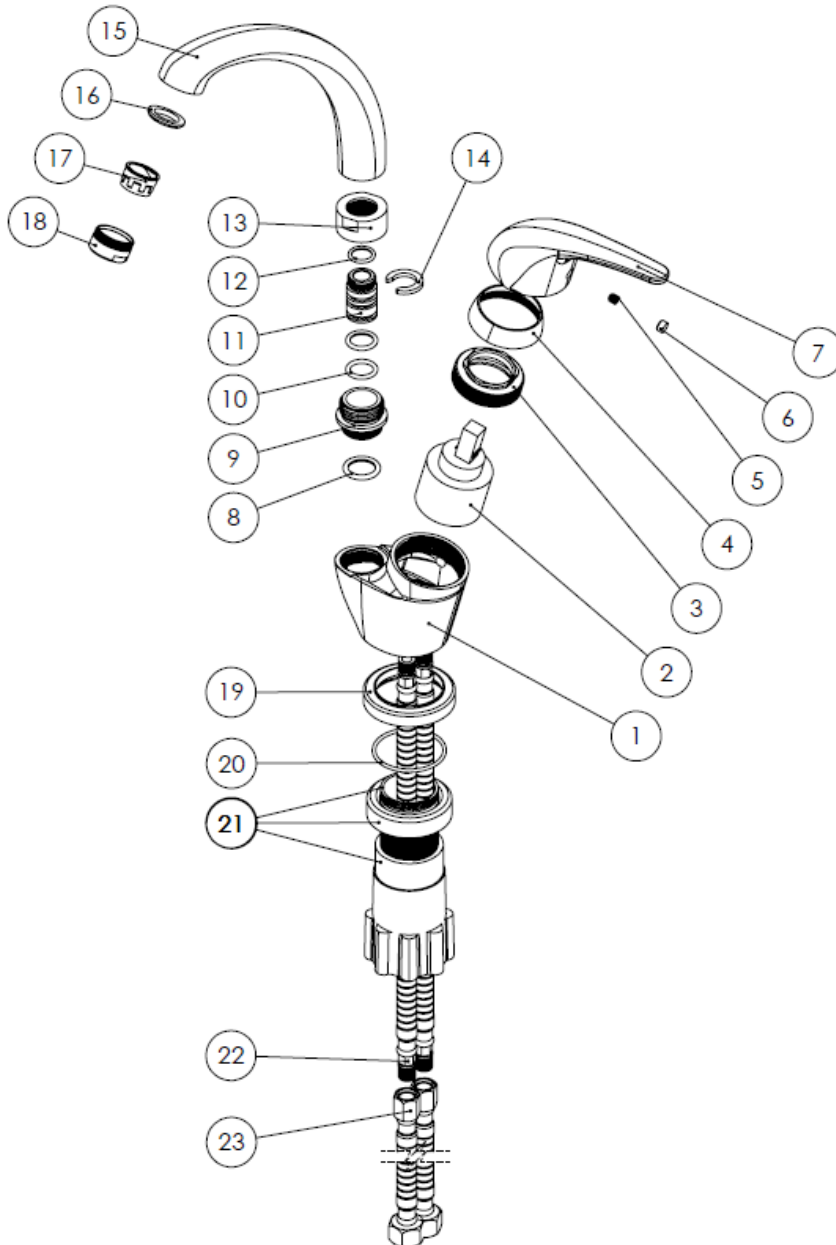

### Description

High heat and pressure resistant ceramic cartridge  
Water saving perlator  
Less surface sedimentation due to special body design  
Fast and easy installation  
Easily cleanable  
Ergonomic structure  
Cartridge size: 40 mm  
%100 QC

### Scale Drawing

**MODEL NAME ATLAS ZEDRA BASIN**

**MODEL NUMBER 201310030005**

Exploded Drawing

**MODEL NAME ATLAS ZEDRA BASIN      MODEL NUMBER 201310030005**

### Part List

No.	Item Number	Quantity used
1	304700000166	1
2	120100000017	1
3	120100000022	1
4	121600000004	1
5	120500000099	1
6	121500000003	1
7	305700000049	1
8	120200000049	1
9	317300000001	1
10	120200000043	2
11	122100000067	1
12	120200000018	1
13	314700000024	1
14	123800000004	1
15	318200000020	1
16	120300000025	1
17	121700000002	1
18	313700000002	1
19	307000000040	1
20	120200000082	1
21	123500000009	1
22	121000000026	2
23	121000000039	2