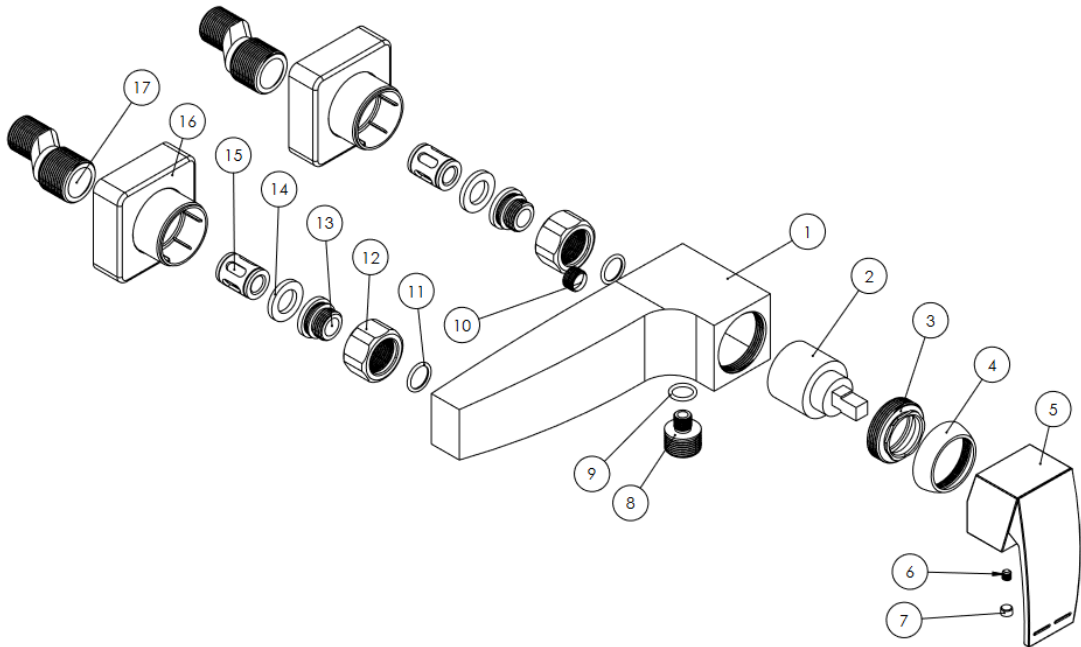

MODEL NAME BAVARIA TOILET

MODEL NUMBER 201030140005

Description

High heat and pressure resistant ceramic cartridge
Water saving perlator
Less surface sedimentation due to special body design
Fast and easy installation
Easily cleanable
Ergonomic structure
Cartridge size: 35 mm
%100 QC

Scale Drawing

MODEL NAME BAVARIA TOILET

MODEL NUMBER 201030140005

Exploded Drawing

MODEL NAME BAVARIA TOILET**MODEL NUMBER 201030140005****Part List**

No.	Item Number	Quantity used
1	304600000038	1
2	120100000012	1
3	120100000024	1
4	310800000001	1
5	305700000081	1
6	120500000099	1
7	121500000003	1
8	317700000005	1
9	120200000002	1
10	312000000002	1
11	120200000019	2
12	315100000002	2
13	123600000003	2
14	120300000037	2
15	127700000009	2
16	121900000011	2
17	122700000001	2