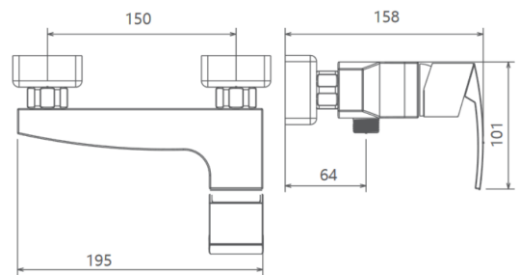

MODEL NAME BAVARIA TOILET

MODEL NUMBER 201030140005

Description

High heat and pressure resistant ceramic cartridge
Water saving perlator
Less surface sedimentation due to special body design
Fast and easy installation
Easily cleanable
Ergonomic structure
Cartridge size: 35 mm
%100 QC

Scale Drawing

MODEL NAME BAVARIA TOILET

MODEL NUMBER 201030140005

Exploded Drawing

MODEL NAME BAVARIA TOILET**MODEL NUMBER 201030140005****Part List**

No.	Item Number	Quantity used
1	304600000038	1
2	120100000012	1
3	120100000024	1
4	310800000001	1
5	305700000081	1
6	120500000099	1
7	121500000003	1
8	317700000005	1
9	120200000002	1
10	312000000002	1
11	120200000019	2
12	315100000002	2
13	123600000003	2
14	120300000037	2
15	127700000009	2
16	121900000011	2
17	122700000001	2