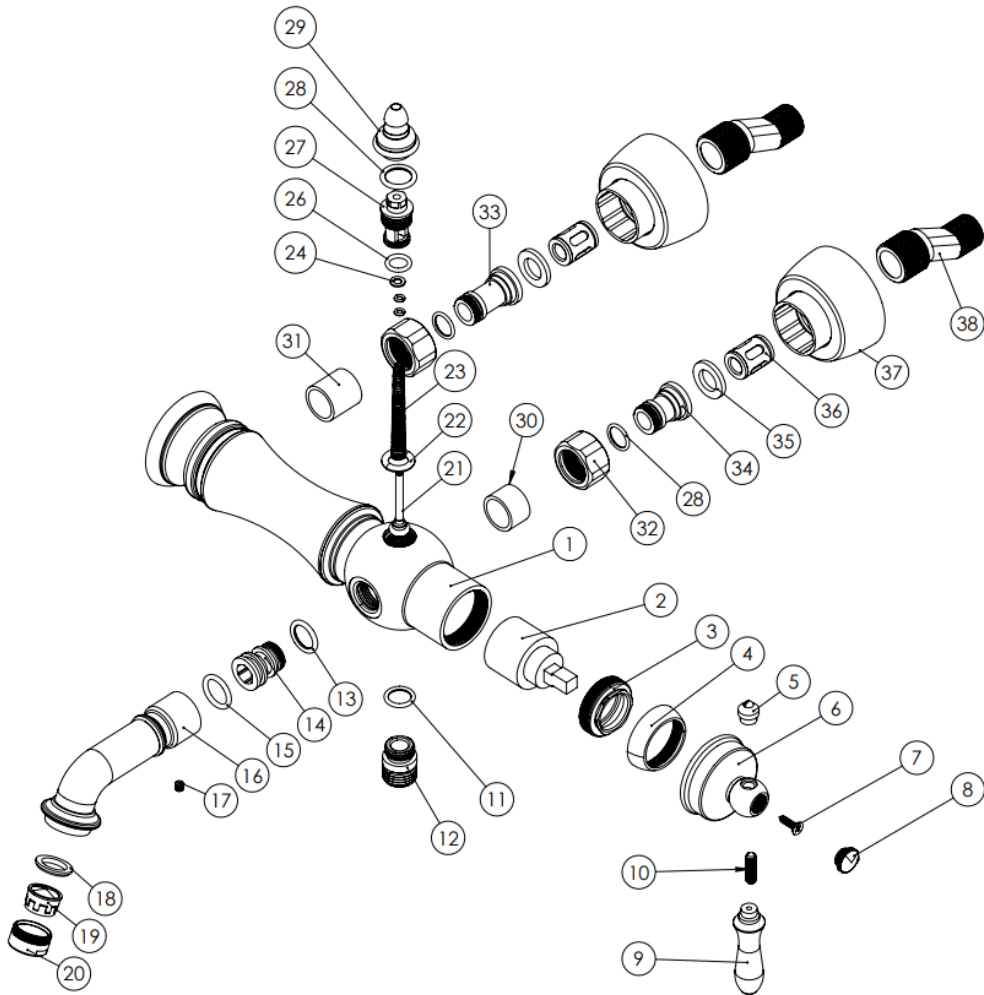

MODEL NAME BIZANS BATH

MODEL NUMBER 201020240005

Description

High heat and pressure resistant ceramic cartridge
Water saving perlator
Less surface sedimentation due to special body design
State-of-the-art physical vapor deposition (PVD) coating
Ergonomic structure
Fast and easy installation
Cartridge size: 35mm
%100 QC

Scale Drawing

MODEL NAME **BIZANS BATH**

MODEL NUMBER **201020240005**

Exploded Drawing

MODEL NAME BIZANS BATH**MODEL NUMBER 201020240005****Part List**

No.	Item Number	Quantity used	No.	Item Number	Quantity used
1	304800000073	1	24	120300000005	1
2	120100000012	1	25	120200000009	2
3	120100000024	1	26	120200000037	1
4	310800000001	1	27	120700000003	1
5	304200000002	1	28	120200000020	1
6	120500000078	1	29	305700000149	1
7	312100000001	1	30	303200000025	1
8	316400000034	1	31	303200000012	1
9	305900000030	1	32	315100000002	2
10	120500000097	1	33	123600000006	1
11	120200000043	1	34	123600000011	1
12	317700000014	1	35	120300000037	2
13	120200000019	3	36	127700000009	2
14	122100000009	1	37	309900000022	2
15	120200000074	1	38	122700000001	2
16	300400000044	1			
17	120500000102	1			
18	120300000025	1			
19	121700000002	1			
20	313700000002	1			
21	120700000042	1			
22	120300000022	1			
23	120800000004	1			