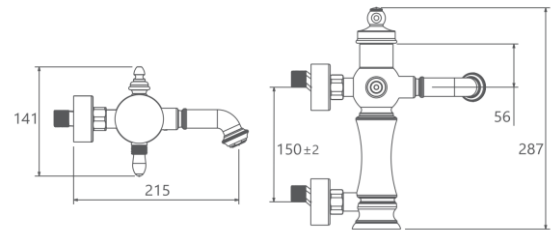

MODEL NAME BIZANS BATH

MODEL NUMBER 201020240005

Description

High heat and pressure resistant ceramic cartridge
Water saving perlator
Less surface sedimentation due to special body design
State-of-the-art physical vapor deposition (PVD) coating
Ergonomic structure
Fast and easy installation
Cartridge size: 35mm
%100 QC

Scale Drawing

MODEL NAME **BIZANS BATH**

MODEL NUMBER **201020240005**

Exploded Drawing

MODEL NAME BIZANS BATH**MODEL NUMBER 201020240005****Part List**

No.	Item Number	Quantity used	No.	Item Number	Quantity used
1	304800000073	1	24	120300000005	1
2	120100000012	1	25	120200000009	2
3	120100000024	1	26	120200000037	1
4	310800000001	1	27	120700000003	1
5	304200000002	1	28	120200000020	1
6	120500000078	1	29	305700000149	1
7	312100000001	1	30	303200000025	1
8	316400000034	1	31	303200000012	1
9	305900000030	1	32	315100000002	2
10	120500000097	1	33	123600000006	1
11	120200000043	1	34	123600000011	1
12	317700000014	1	35	120300000037	2
13	120200000019	3	36	127700000009	2
14	122100000009	1	37	309900000022	2
15	120200000074	1	38	122700000001	2
16	300400000044	1			
17	120500000102	1			
18	120300000025	1			
19	121700000002	1			
20	313700000002	1			
21	120700000042	1			
22	120300000022	1			
23	120800000004	1			