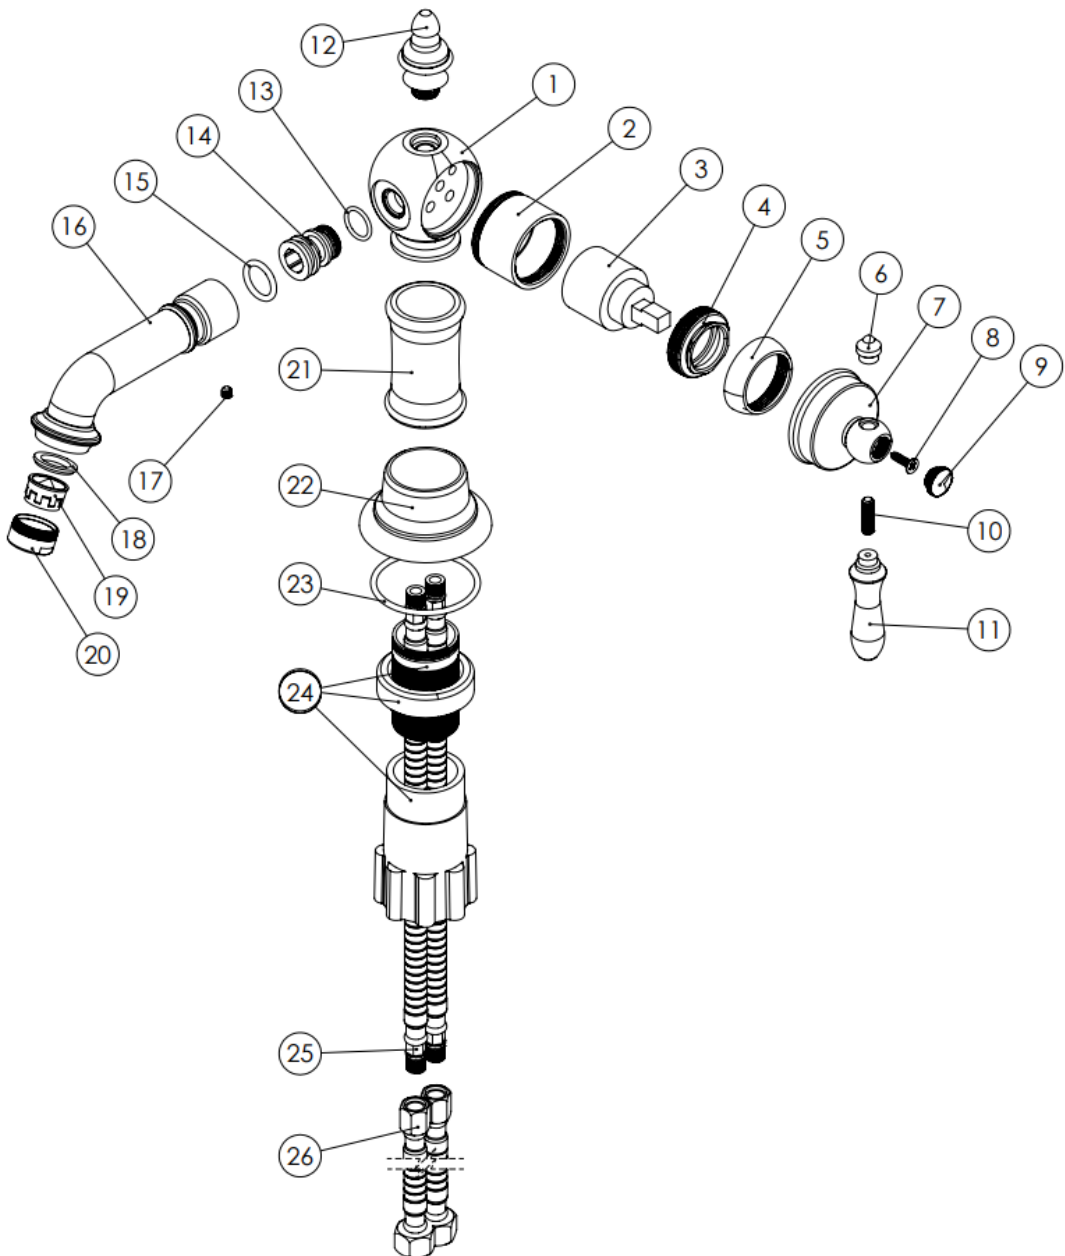

**MODEL NAME BIZANS FIXED BASIN MODEL NUMBER 201060240005**

**Description**

High heat and pressure resistant ceramic cartridge  
Water saving perlator  
Less surface sedimentation due to special body design  
State-of-the-art physical vapor deposition (PVD) coating  
Ergonomic structure  
Fast and easy installation  
Cartridge size: 35mm  
%100 QC

**Scale Drawing**

**MODEL NAME BIZANS FIXED BASIN MODEL NUMBER 201060240005**

Exploded Drawing

**MODEL NAME BIZANS FIXED BASIN      MODEL NUMBER 201060240005**

### Part List

No.	Item Number	Quantity used	No.	Item Number	Quantity used
1	304900000084	1	24	123500000012	1
2	302300000004	1	25	121000000027	2
3	120100000012	1	26	121000000040	2
4	120100000024	1			
5	310800000001	1			
6	304200000002	1			
7	316400000034	1			
8	120500000078	1			
9	312100000001	1			
10	120500000097	1			
11	305900000030	1			
12	304300000001	1			
13	120200000019	1			
14	122100000009	1			
15	120200000074	1			
16	300400000112	1			
17	120500000102	1			
18	120300000025	1			
19	121700000010	1			
20	313700000002	1			
21	302500000003	1			
22	307000000003	1			
23	120200000065	1			