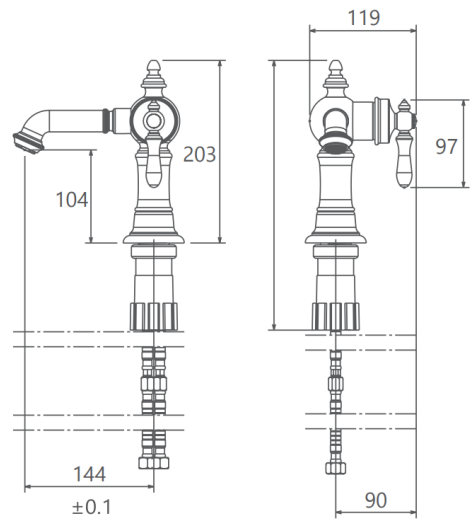

**MODEL NAME BIZANS FIXED BASIN MODEL NUMBER 201060240005**

**Description**

High heat and pressure resistant ceramic cartridge  
Water saving perlator  
Less surface sedimentation due to special body design  
State-of-the-art physical vapor deposition (PVD) coating  
Ergonomic structure  
Fast and easy installation  
Cartridge size: 35mm  
%100 QC

**Scale Drawing**

**MODEL NAME BIZANS FIXED BASIN MODEL NUMBER 201060240005**

Exploded Drawing

**MODEL NAME BIZANS FIXED BASIN      MODEL NUMBER 201060240005**

### Part List

No.	Item Number	Quantity used	No.	Item Number	Quantity used
1	304900000084	1	24	123500000012	1
2	302300000004	1	25	121000000027	2
3	120100000012	1	26	121000000040	2
4	120100000024	1			
5	310800000001	1			
6	304200000002	1			
7	316400000034	1			
8	120500000078	1			
9	312100000001	1			
10	120500000097	1			
11	305900000030	1			
12	304300000001	1			
13	120200000019	1			
14	122100000009	1			
15	120200000074	1			
16	300400000112	1			
17	120500000102	1			
18	120300000025	1			
19	121700000010	1			
20	313700000002	1			
21	302500000003	1			
22	307000000003	1			
23	120200000065	1			