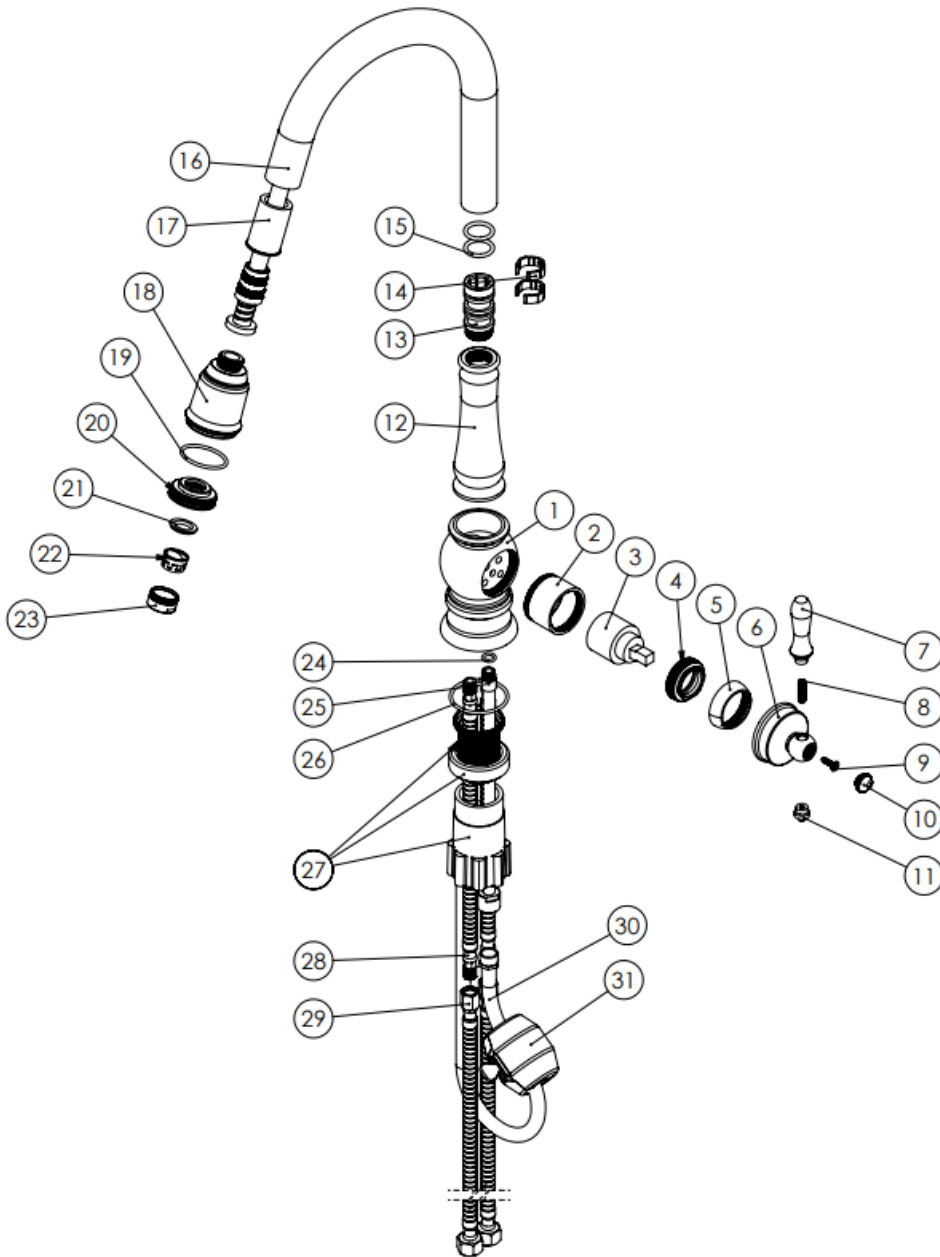

**MODEL NAME BIZANS KITCHEN
(PULL DOWN)**

MODEL NUMBER 201080240005

Description

Shower and regular kitchen
High heat and pressure resistant ceramic
cartridge
Water saving perlator
Less surface sedimentation due to special
body design
State-of-the-art physical vapor deposition
(PVD) coating
Kitchen (shower type) faucet to cover
larger washing area
Ergonomic structure
Fast and easy installation
Cartridge size: 35mm
%100 QC

Scale Drawing

**MODEL NAME BIZANS KITCHEN
(PULL DOWN)**

MODEL NUMBER 201080240005

Exploded Drawing

**MODEL NAME BIZANS KITCHEN
(PULL DOWN)****MODEL NUMBER 201080240005****Part List**

No.	Item Number	Quantity used	No.	Item Number	Quantity used
1	304700000192	1	24	120200000035	1
2	302300000004	1	25	900000003400	1
3	120100000012	1	26	120200000065	1
4	120100000024	1	27	123500000012	1
5	310800000001	1	28	121000000027	2
6	316400000034	1	29	121000000040	2
7	305900000030	1	30	121000000056	1
8	120500000097	1	31	124000000001	1
9	120500000078	1			
10	312100000001	1			
11	304200000002	1			
12	302400000042	1			
13	317800000015	1			
14	123800000006	2			
15	120200000084	2			
16	302700000076	1			
17	122100000035	1			
18	312700000001	1			
19	120200000025	1			
20	305500000001	1			
21	120300000025	1			
22	121700000004	1			
23	313700000002	1			