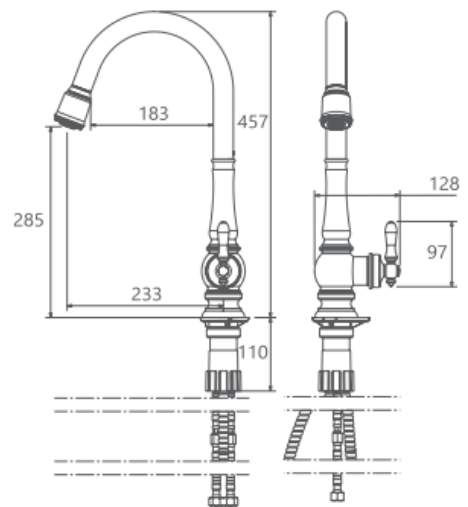

**MODEL NAME BIZANS KITCHEN
(PULL DOWN)**

MODEL NUMBER 201080240005

Description

Shower and regular kitchen
High heat and pressure resistant ceramic
cartridge
Water saving perlator
Less surface sedimentation due to special
body design
State-of-the-art physical vapor deposition
(PVD) coating
Kitchen (shower type) faucet to cover
larger washing area
Ergonomic structure
Fast and easy installation
Cartridge size: 35mm
%100 QC

Scale Drawing

**MODEL NAME BIZANS KITCHEN
(PULL DOWN)**

MODEL NUMBER 201080240005

Exploded Drawing

**MODEL NAME BIZANS KITCHEN
(PULL DOWN)****MODEL NUMBER 201080240005****Part List**

No.	Item Number	Quantity used	No.	Item Number	Quantity used
1	304700000192	1	24	120200000035	1
2	302300000004	1	25	900000003400	1
3	120100000012	1	26	120200000065	1
4	120100000024	1	27	123500000012	1
5	310800000001	1	28	121000000027	2
6	316400000034	1	29	121000000040	2
7	305900000030	1	30	121000000056	1
8	120500000097	1	31	124000000001	1
9	120500000078	1			
10	312100000001	1			
11	304200000002	1			
12	302400000042	1			
13	317800000015	1			
14	123800000006	2			
15	120200000084	2			
16	302700000076	1			
17	122100000035	1			
18	312700000001	1			
19	120200000025	1			
20	305500000001	1			
21	120300000025	1			
22	121700000004	1			
23	313700000002	1			