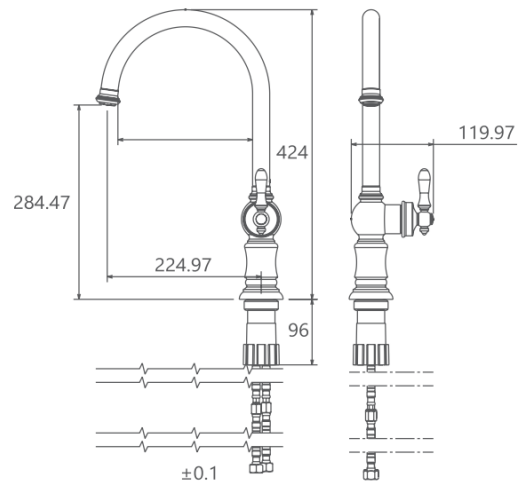

MODEL NAME BIZANS KITCHEN

MODEL NUMBER 201010240005

Description

Shower and regular kitchen
High heat and pressure resistant ceramic
cartridge
Water saving perlator
Less surface sedimentation due to special
body design
State-of-the-art physical vapor deposition
(PVD) coating
Kitchen (shower type) faucet to cover
larger washing area
Ergonomic structure
Fast and easy installation
Cartridge size: 35mm
%100 QC

Scale Drawing

MODEL NAME BIZANS KITCHEN

MODEL NUMBER 201010240005

Exploded Drawing

MODEL NAME BIZANS KITCHEN**MODEL NUMBER 201010240005****Part List**

No.	Item Number	Quantity used	No.	Item Number	Quantity used
1	304700000113	1	24	121000000027	1
2	302300000004	1	25	121000000040	1
3	120100000012	1			
4	120100000024	1			
5	310800000001	1			
6	305900000030	1			
7	120500000097	1			
8	316400000034	1			
9	120500000078	1			
10	304200000002	1			
11	312100000001	1			
12	120200000019	1			
13	317800000028	1			
14	120200000043	2			
15	123800000006	1			
16	120500000099	1			
17	302700000109	1			
18	120300000025	1			
19	121700000004	1			
20	313700000002	1			
21	302400000028	1			
22	120200000065	1			
23	123500000012	1			