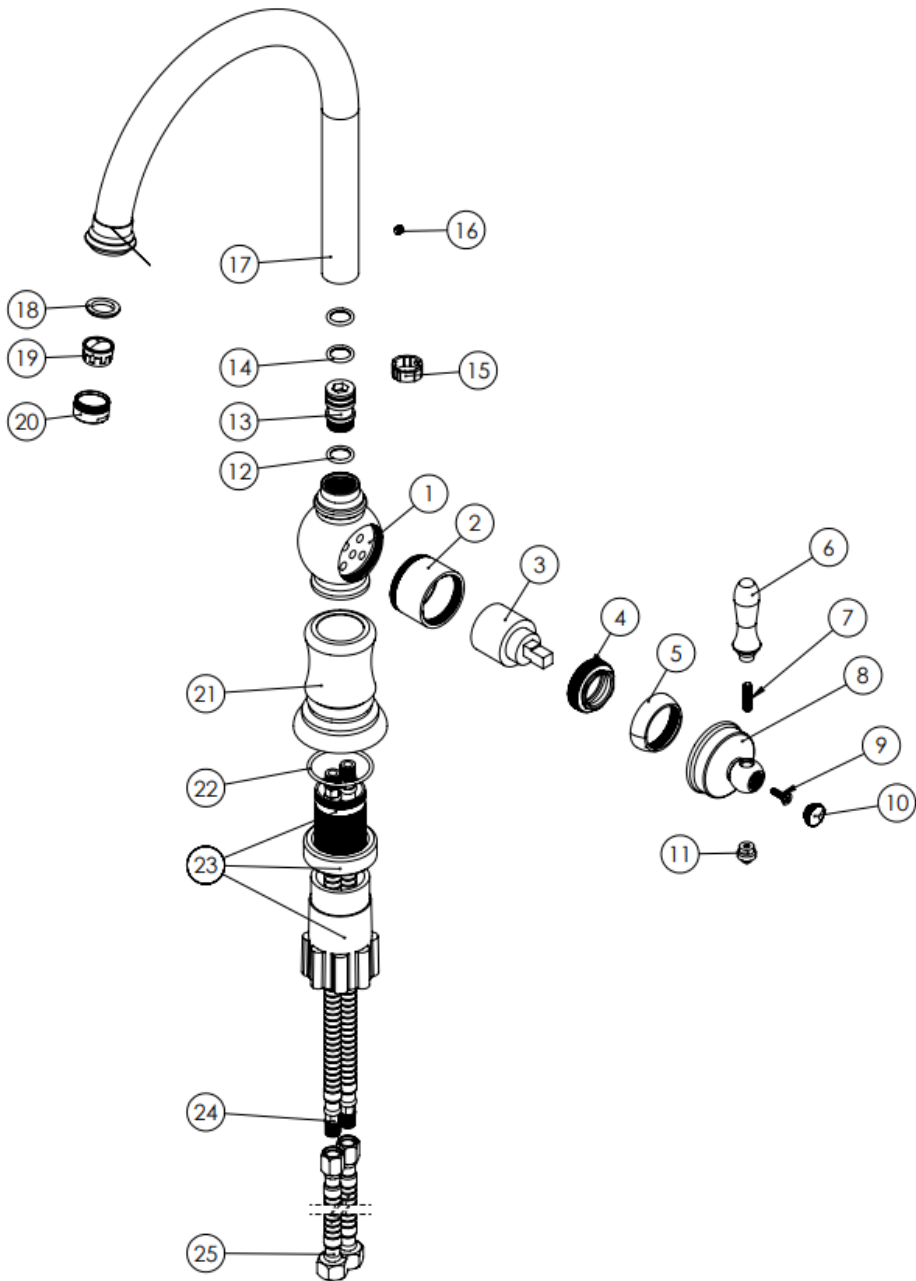

MODEL NAME BIZANS KITCHEN

MODEL NUMBER 201010240005

Description

Shower and regular kitchen
High heat and pressure resistant ceramic
cartridge
Water saving perlator
Less surface sedimentation due to special
body design
State-of-the-art physical vapor deposition
(PVD) coating
Kitchen (shower type) faucet to cover
larger washing area
Ergonomic structure
Fast and easy installation
Cartridge size: 35mm
%100 QC

Scale Drawing

MODEL NAME BIZANS KITCHEN

MODEL NUMBER 201010240005

Exploded Drawing

MODEL NAME BIZANS KITCHEN**MODEL NUMBER 201010240005****Part List**

No.	Item Number	Quantity used	No.	Item Number	Quantity used
1	304700000113	1	24	121000000027	1
2	302300000004	1	25	121000000040	1
3	120100000012	1			
4	120100000024	1			
5	310800000001	1			
6	305900000030	1			
7	120500000097	1			
8	316400000034	1			
9	120500000078	1			
10	304200000002	1			
11	312100000001	1			
12	120200000019	1			
13	317800000028	1			
14	120200000043	2			
15	123800000006	1			
16	120500000099	1			
17	302700000109	1			
18	120300000025	1			
19	121700000004	1			
20	313700000002	1			
21	302400000028	1			
22	120200000065	1			
23	123500000012	1			