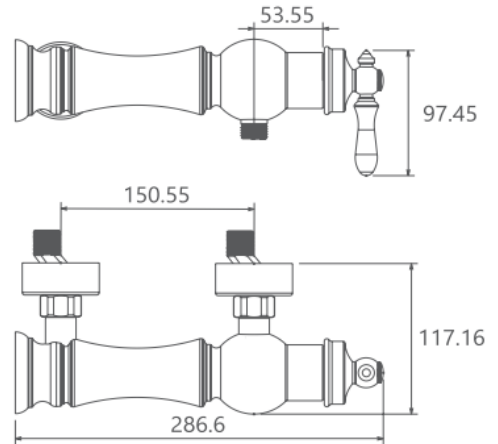

MODEL NAME BIZANS TOILET

MODEL NUMBER 201030240005

Description

High heat and pressure resistant ceramic cartridge
Less surface sedimentation due to special body design
State-of-the-art physical vapor deposition (PVD) coating
Ergonomic structure
Fast and easy installation
Cartridge size: 35mm
%100 QC

Scale Drawing

MODEL NAME BIZANS TOILET

MODEL NUMBER 201030240005

Exploded Drawing

MODEL NAME BIZANS TOILET**MODEL NUMBER 201030240005****Part List**

No.	Item Number	Quantity used
1	304600000045	
2	120100000012	
3	120100000024	
4	310800000001	
5	304200000002	
6	120500000078	
7	312100000001	
8	316400000034	
9	305900000030	
10	120500000097	
11	120200000043	
12	317700000014	
13	303200000025	
14	123600000011	
15	303200000012	
16	315100000002	
17	120200000019	
18	123600000006	
19	120300000037	
20	127700000009	
21	309900000022	
22	122700000001	