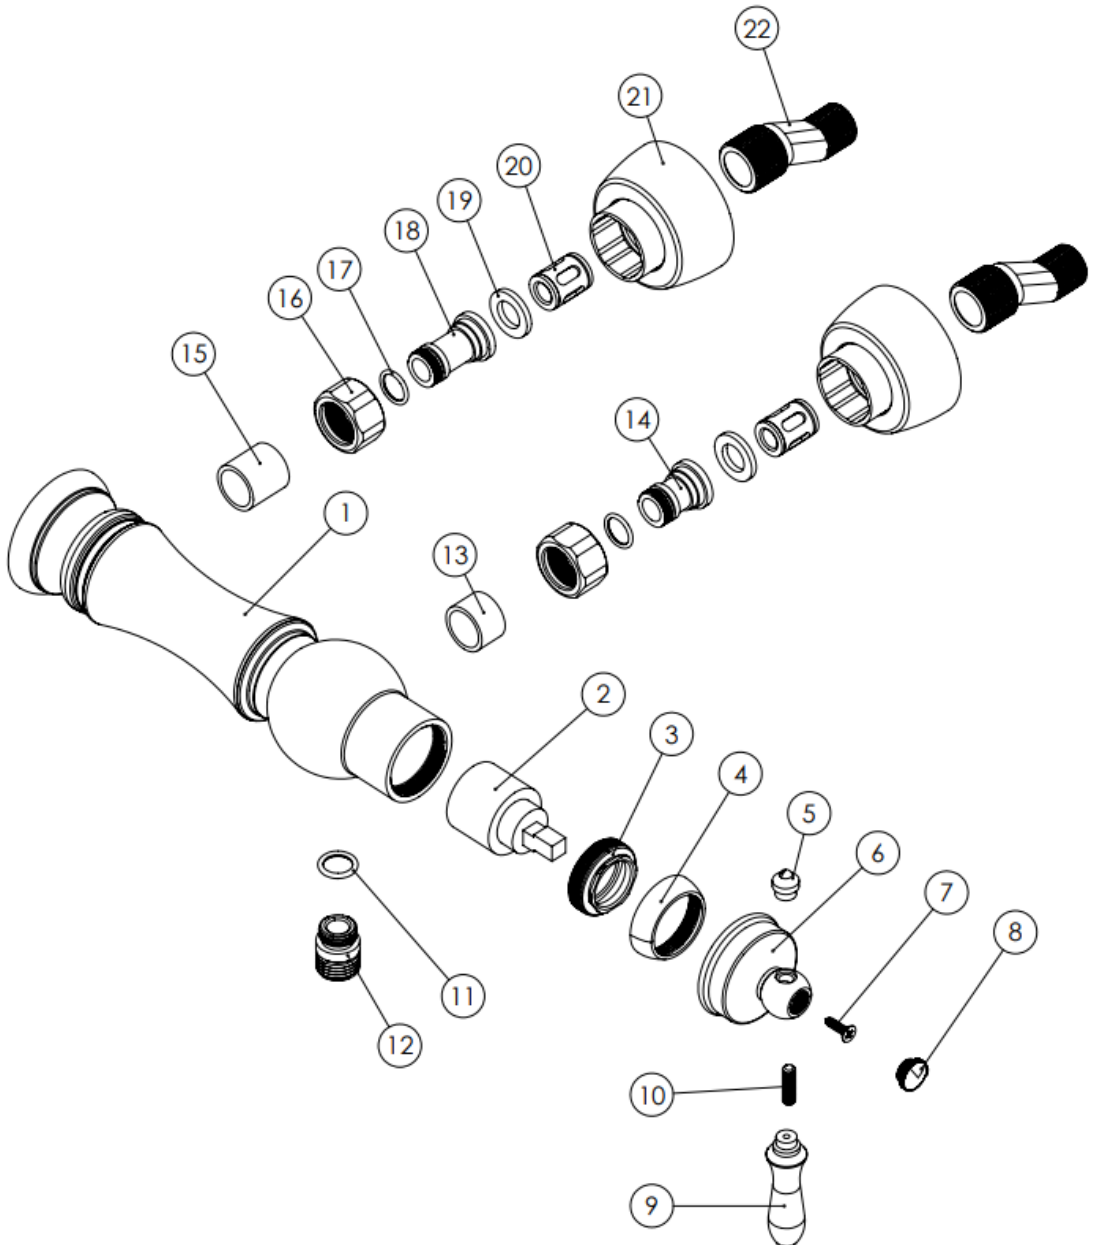

MODEL NAME BIZANS TOILET

MODEL NUMBER 201030240005

Description

High heat and pressure resistant ceramic cartridge
Less surface sedimentation due to special body design
State-of-the-art physical vapor deposition (PVD) coating
Ergonomic structure
Fast and easy installation
Cartridge size: 35mm
%100 QC

Scale Drawing

MODEL NAME BIZANS TOILET

MODEL NUMBER 201030240005

Exploded Drawing

MODEL NAME BIZANS TOILET**MODEL NUMBER 201030240005****Part List**

No.	Item Number	Quantity used
1	304600000045	
2	120100000012	
3	120100000024	
4	310800000001	
5	304200000002	
6	120500000078	
7	312100000001	
8	316400000034	
9	305900000030	
10	120500000097	
11	120200000043	
12	317700000014	
13	303200000025	
14	123600000011	
15	303200000012	
16	315100000002	
17	120200000019	
18	123600000006	
19	120300000037	
20	127700000009	
21	309900000022	
22	122700000001	