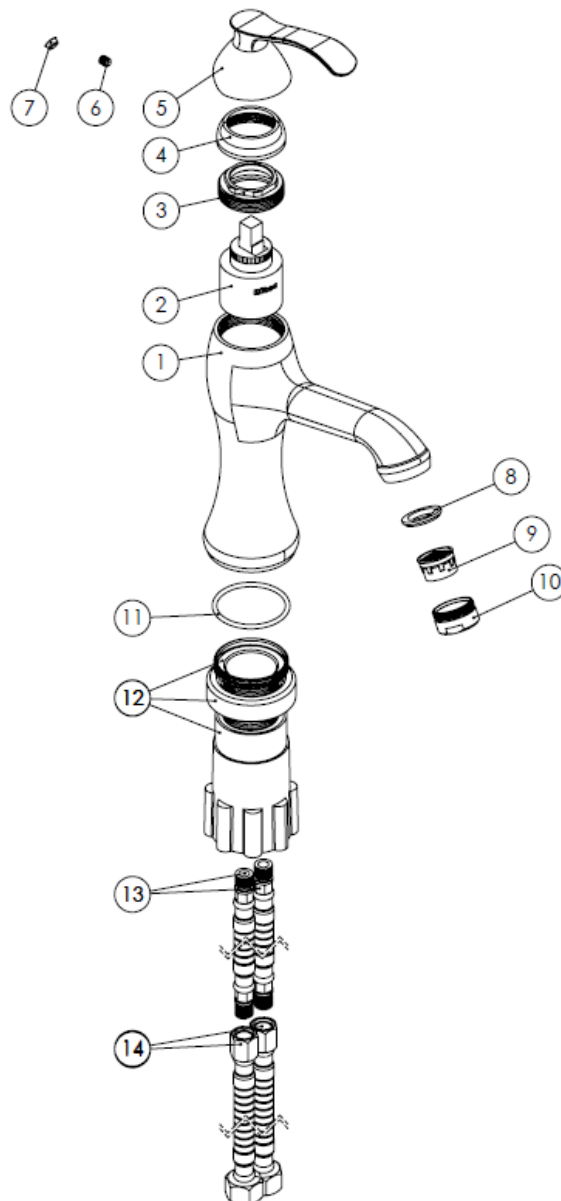

**MODEL NAME CLASSIC FIXED BASIN MODEL NUMBER 201060110005**

**Description**

High heat and pressure resistant ceramic cartridge  
Water saving perlator  
Less surface sedimentation due to special body design  
Fast and easy installation  
Easily cleanable  
Ergonomic structure  
Cartridge size: 35mm  
%100 QC

**Scale Drawing**

**MODEL NAME CLASSIC FIXED BASIN MODEL NUMBER 201060110005**

Exploded Drawing

**MODEL NAME CLASSIC FIXED BASIN    MODEL NUMBER 201060110005**

Part List

No.	Item Number	Quantity used
1	304900000212	1
2	120100000012	1
3	120100000024	1
4	310800000001	1
5	305700000192	1
6	120500000099	1
7	121500000003	1
8	120300000025	1
9	121700000010	1
10	313700000002	1
11	120200000033	1
12	123500000006	1
13	121000000026	2
14	121000000039	2