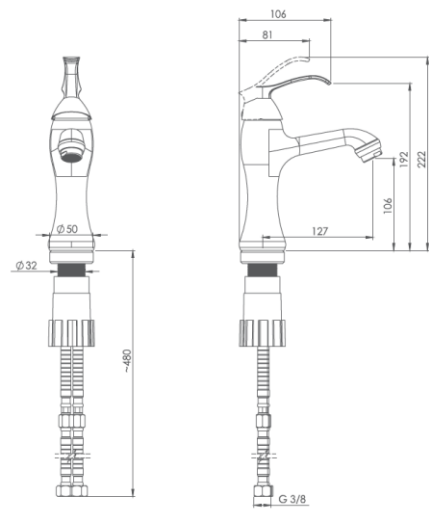

**MODEL NAME CLASSIC FIXED BASIN MODEL NUMBER 201060110005**

**Description**

High heat and pressure resistant ceramic cartridge  
Water saving perlator  
Less surface sedimentation due to special body design  
Fast and easy installation  
Easily cleanable  
Ergonomic structure  
Cartridge size: 35mm  
%100 QC

**Scale Drawing**

**MODEL NAME CLASSIC FIXED BASIN MODEL NUMBER 201060110005**

Exploded Drawing

**MODEL NAME CLASSIC FIXED BASIN    MODEL NUMBER 201060110005**

Part List

No.	Item Number	Quantity used
1	304900000212	1
2	120100000012	1
3	120100000024	1
4	310800000001	1
5	305700000192	1
6	120500000099	1
7	121500000003	1
8	120300000025	1
9	121700000010	1
10	313700000002	1
11	120200000033	1
12	123500000006	1
13	121000000026	2
14	121000000039	2