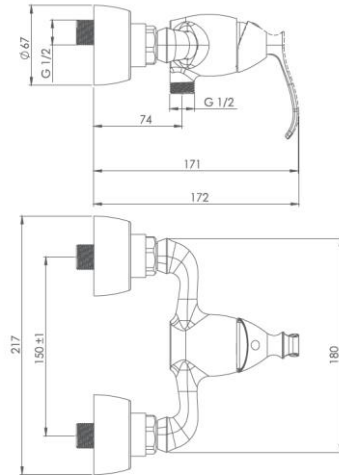

MODEL NAME CLASSIC TOILET

MODEL NUMBER 201030110005

Description

High heat and pressure resistant ceramic cartridge
Water saving perlator
Less surface sedimentation due to special body design
Fast and easy installation
Easily cleanable
Ergonomic structure
Cartridge size: 35mm
%100 QC

Scale Drawing

MODEL NAME CLASSIC TOILET

MODEL NUMBER 201030110005

Exploded Drawing

MODEL NAME CLASSIC TOILET**MODEL NUMBER 201030110005****Part List**

No.	Item Number	Quantity used
1	304600000114	1
2	120100000012	1
3	120100000024	1
4	310800000001	1
5	121500000003	1
6	120500000099	1
7	305700000192	1
8	315100000002	2
9	120200000019	2
10	123600000003	2
11	120300000037	2
12	127700000009	2
13	122700000001	2
14	309900000032	2