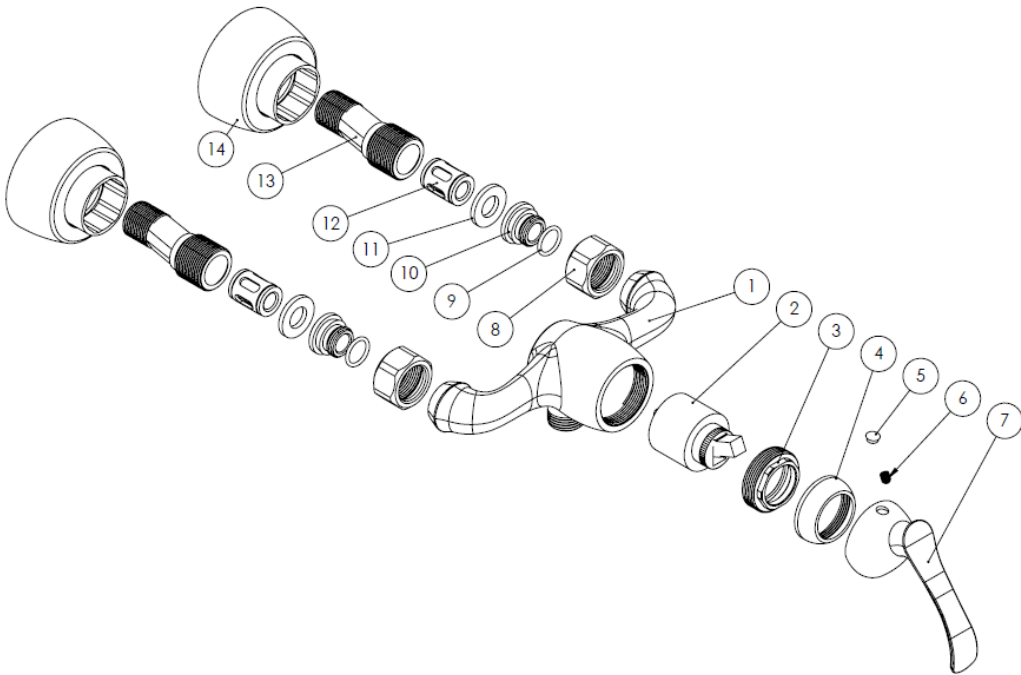

MODEL NAME CLASSIC TOILET

MODEL NUMBER 201030110005

Description

High heat and pressure resistant ceramic cartridge
Water saving perlator
Less surface sedimentation due to special body design
Fast and easy installation
Easily cleanable
Ergonomic structure
Cartridge size: 35mm
%100 QC

Scale Drawing

MODEL NAME CLASSIC TOILET

MODEL NUMBER 201030110005

Exploded Drawing

MODEL NAME CLASSIC TOILET**MODEL NUMBER 201030110005****Part List**

No.	Item Number	Quantity used
1	304600000114	1
2	120100000012	1
3	120100000024	1
4	310800000001	1
5	121500000003	1
6	120500000099	1
7	305700000192	1
8	315100000002	2
9	120200000019	2
10	123600000003	2
11	120300000037	2
12	127700000009	2
13	122700000001	2
14	309900000032	2