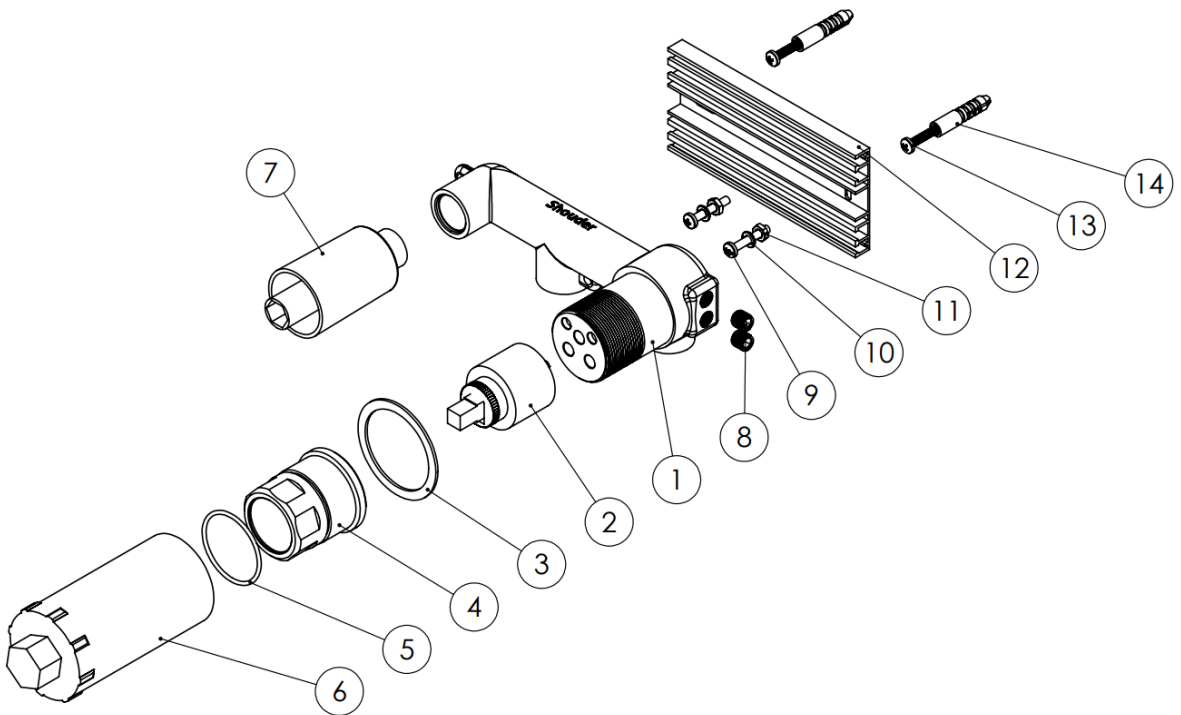

### Description

High heat and pressure resistant ceramic cartridge  
Fast and easy installation  
Body quality: Brass  
Access to interior parts without damaging the wall  
Less space occupancy  
Flexible for layout  
Cartridge size: 35 mm  
%100 QC  
Box C: for concealed basin

### Scale Drawing

**MODEL NAME CONCEALED BOX C**

**MODEL NUMBER 20226060000**

Exploded Drawing

**MODEL NAME CONCEALED BOX C****MODEL NUMBER 20226060000****Part List**

No.	Item Number	Quantity used
1	308600000002	1
2	120100000012	1
3	120300000018	1
4	120100000037	1
5	120200000026	1
6	120100000008	1
7	121300000004	1
8	127100000003	2
9	120500000083	2
10	900000005765	2
11	900000005604	2
12	900000003007	1
13	120500000089	2
14	900000002437	2