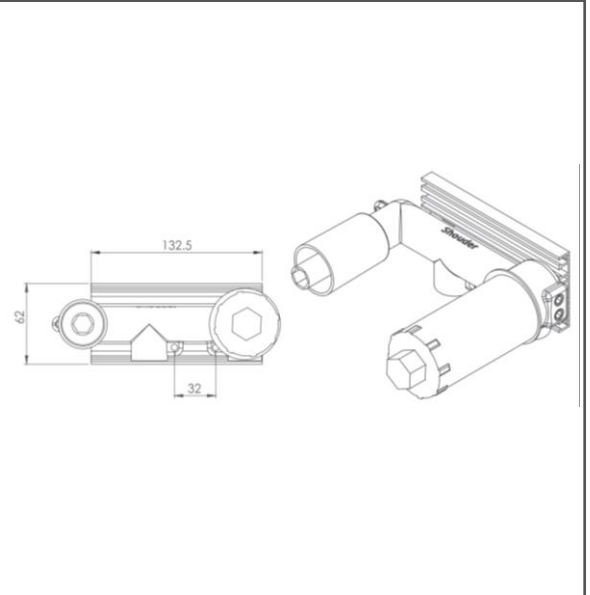

**MODEL NAME CONCEALED BOX C**

**MODEL NUMBER 20226060000**

### Description

High heat and pressure resistant ceramic cartridge  
Fast and easy installation  
Body quality: Brass  
Access to interior parts without damaging the wall  
Less space occupancy  
Flexible for layout  
Cartridge size: 35 mm  
%100 QC  
Box C: for concealed basin

### Scale Drawing

**MODEL NAME CONCEALED BOX C**

**MODEL NUMBER 20226060000**

Exploded Drawing

**MODEL NAME CONCEALED BOX C****MODEL NUMBER 20226060000****Part List**

No.	Item Number	Quantity used
1	308600000002	1
2	120100000012	1
3	120300000018	1
4	120100000037	1
5	120200000026	1
6	120100000008	1
7	121300000004	1
8	127100000003	2
9	120500000083	2
10	900000005765	2
11	900000005604	2
12	900000003007	1
13	120500000089	2
14	900000002437	2