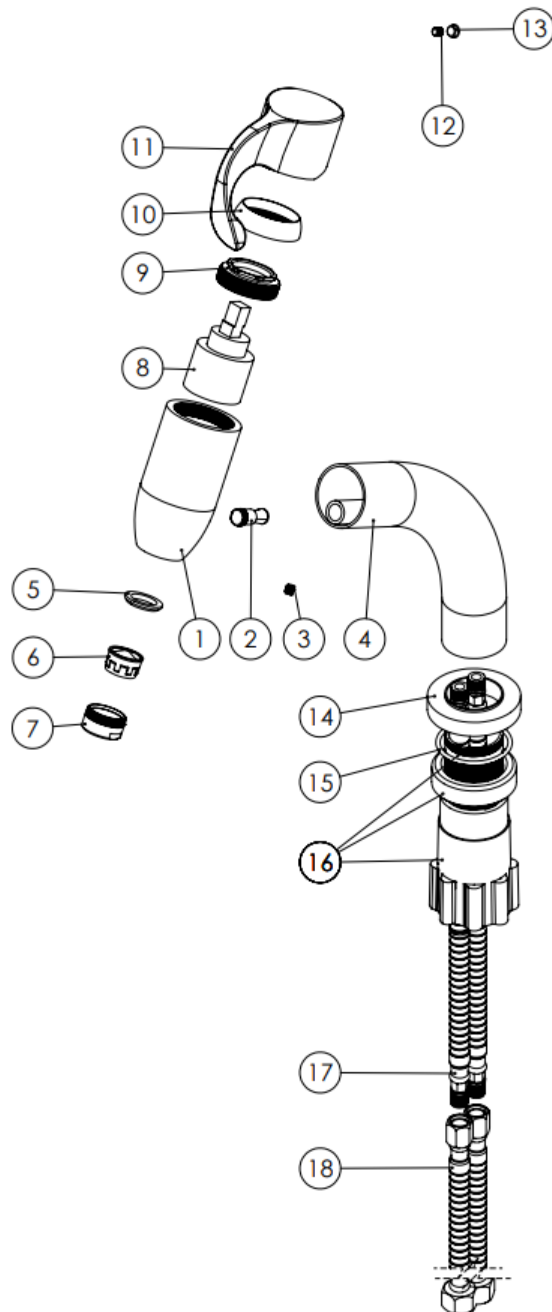

MODEL NAME DANTE FIXED BASIN

MODEL NUMBER 201060130005

Description

High heat and pressure resistant ceramic cartridge
Water saving perlator
Less surface sedimentation due to special body design
State-of-the-art physical vapor deposition (PVD) coating
With antibacterial feature using advanced technology
Fast and easy installation
Easily cleanable
Ergonomic structure
Cartridge size: 35mm
%100 QC

Scale Drawing

MODEL NAME DANTE FIXED BASIN

MODEL NUMBER 201060130005

Exploded Drawing

MODEL NAME DANTE FIXED BASIN MODEL NUMBER 201060130005

Part List

No.	Item Number	Quantity used
1	304900000223	1
2	122100000027	1
3	120500000102	1
4	302500000047	1
5	120300000025	1
6	121700000010	1
7	313700000002	1
8	120100000012	1
9	120100000024	1
10	310800000001	1
11	305700000123	1
12	120500000099	1
13	121500000003	1
14	307000000020	1
15	120200000028	1
16	123500000008	1
17	121000000030	2
18	121000000040	2