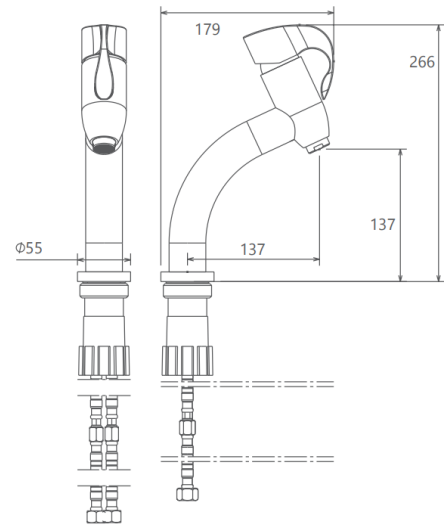

MODEL NAME DANTE FIXED BASIN

MODEL NUMBER 201060130005

Description

High heat and pressure resistant ceramic cartridge
Water saving perlator
Less surface sedimentation due to special body design
State-of-the-art physical vapor deposition (PVD) coating
With antibacterial feature using advanced technology
Fast and easy installation
Easily cleanable
Ergonomic structure
Cartridge size: 35mm
%100 QC

Scale Drawing

MODEL NAME DANTE FIXED BASIN

MODEL NUMBER 201060130005

Exploded Drawing

MODEL NAME DANTE FIXED BASIN MODEL NUMBER 201060130005

Part List

No.	Item Number	Quantity used
1	304900000223	1
2	122100000027	1
3	120500000102	1
4	302500000047	1
5	120300000025	1
6	121700000010	1
7	313700000002	1
8	120100000012	1
9	120100000024	1
10	310800000001	1
11	305700000123	1
12	120500000099	1
13	121500000003	1
14	307000000020	1
15	120200000028	1
16	123500000008	1
17	121000000030	2
18	121000000040	2