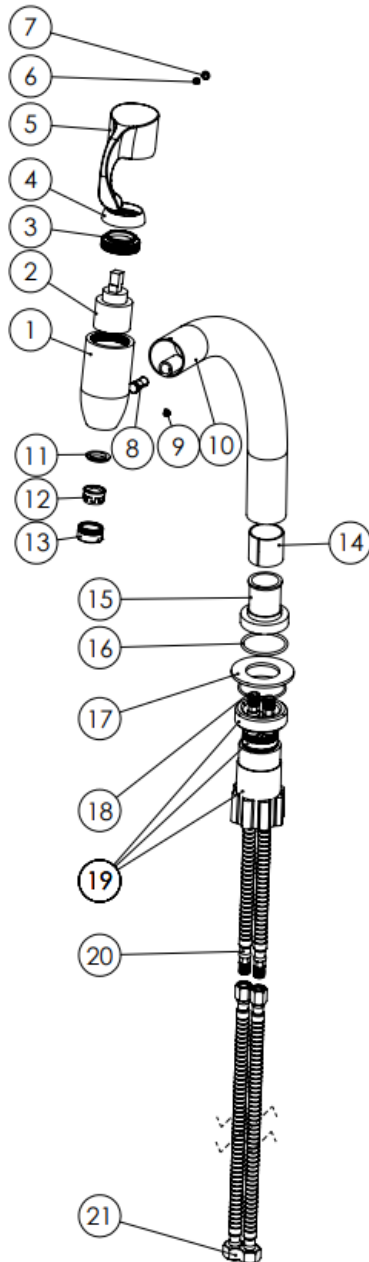

MODEL NAME DANTE KITCHEN

MODEL NUMBER 201010130005

Description

High heat and pressure resistant ceramic cartridge
Water saving perlator
Less surface sedimentation due to special body design
State-of-the-art physical vapor deposition (PVD) coating
With antibacterial feature using advanced technology
Fast and easy installation
Easily cleanable
Ergonomic structure
Cartridge size: 35mm
%100 QC

Scale Drawing

MODEL NAME DANTE KITCHEN

MODEL NUMBER 201010130005

Exploded Drawing

MODEL NAME DANTE KITCHEN**MODEL NUMBER 201010130005****Part List**

No.	Item Number	Quantity used
1	304900000223	1
2	120100000012	1
3	120100000024	1
4	310800000001	1
5	305700000123	1
6	120500000099	1
7	121500000003	1
8	122100000027	1
9	120500000102	2
10	302400000037	1
11	120300000025	1
12	121700000004	1
13	313700000002	1
14	124100000007	1
15	306700000003	1
16	120200000033	1
17	306700000018	1
18	120200000028	1
19	123500000004	1
20	121000000033	2
21	121000000039	2