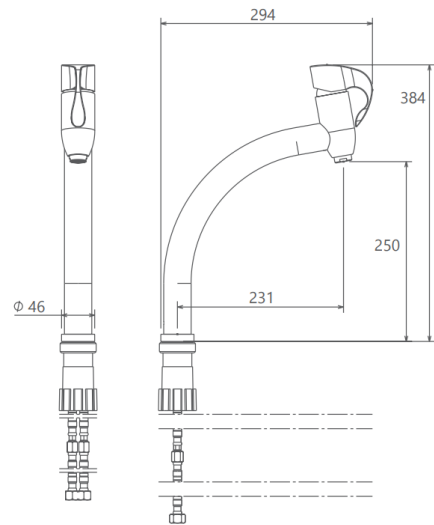

MODEL NAME DANTE KITCHEN

MODEL NUMBER 201010130005

Description

High heat and pressure resistant ceramic cartridge
Water saving perlator
Less surface sedimentation due to special body design
State-of-the-art physical vapor deposition (PVD) coating
With antibacterial feature using advanced technology
Fast and easy installation
Easily cleanable
Ergonomic structure
Cartridge size: 35mm
%100 QC

Scale Drawing

MODEL NAME DANTE KITCHEN

MODEL NUMBER 201010130005

Exploded Drawing

MODEL NAME DANTE KITCHEN**MODEL NUMBER 201010130005****Part List**

No.	Item Number	Quantity used
1	304900000223	1
2	120100000012	1
3	120100000024	1
4	310800000001	1
5	305700000123	1
6	120500000099	1
7	121500000003	1
8	122100000027	1
9	120500000102	2
10	302400000037	1
11	120300000025	1
12	121700000004	1
13	313700000002	1
14	124100000007	1
15	306700000003	1
16	120200000033	1
17	306700000018	1
18	120200000028	1
19	123500000004	1
20	121000000033	2
21	121000000039	2