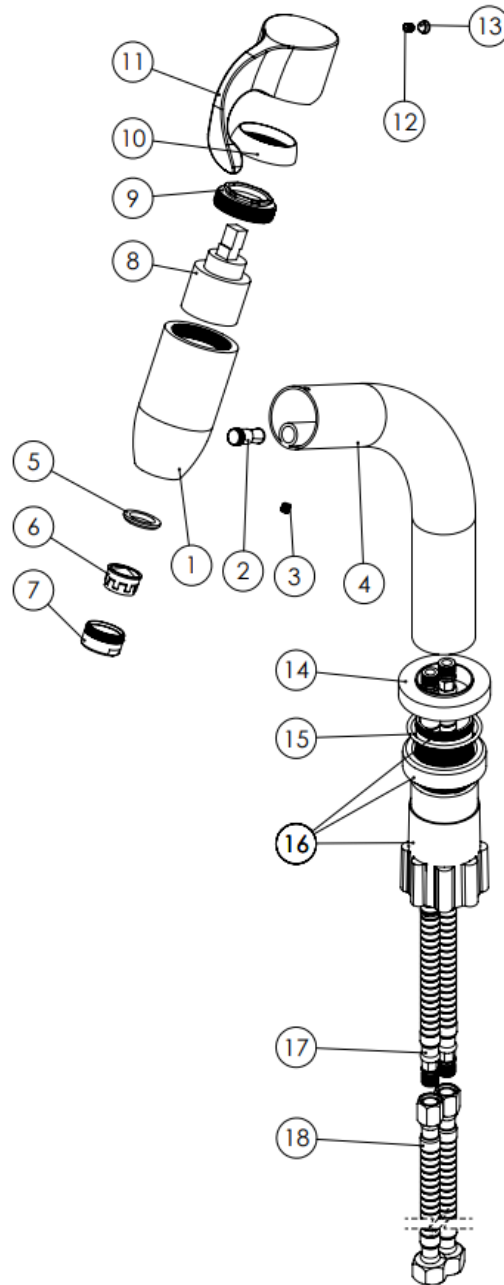

**MODEL NAME DANTE TALL BASIN**

**MODEL NUMBER 201050130005**

### Description

High heat and pressure resistant ceramic cartridge  
Water saving perlator  
Less surface sedimentation due to special body design  
State-of-the-art physical vapor deposition (PVD) coating  
With antibacterial feature using advanced technology  
Fast and easy installation  
Easily cleanable  
Ergonomic structure  
Cartridge size: 35mm  
%100 QC

### Scale Drawing

**MODEL NAME DANTE TALL BASIN**

**MODEL NUMBER 201050130005**

Exploded Drawing

**MODEL NAME DANTE TALL BASIN****MODEL NUMBER 201050130005****Part List**

No.	Item Number	Quantity used
1	304900000223	1
2	122100000027	1
3	120500000102	1
4	302500000033	1
5	120300000025	1
6	121700000010	1
7	313700000002	1
8	120100000012	1
9	120100000024	1
10	310800000001	1
11	305700000123	1
12	120500000099	1
13	121500000003	1
14	307000000020	1
15	120200000028	1
16	123500000008	1
17	121000000032	2
18	121000000040	2