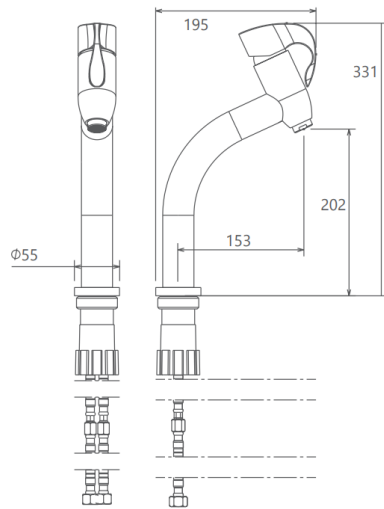

**MODEL NAME DANTE TALL BASIN**

**MODEL NUMBER 201050130005**

### Description

High heat and pressure resistant ceramic cartridge  
Water saving perlator  
Less surface sedimentation due to special body design  
State-of-the-art physical vapor deposition (PVD) coating  
With antibacterial feature using advanced technology  
Fast and easy installation  
Easily cleanable  
Ergonomic structure  
Cartridge size: 35mm  
%100 QC

### Scale Drawing

**MODEL NAME DANTE TALL BASIN**

**MODEL NUMBER 201050130005**

Exploded Drawing

**MODEL NAME DANTE TALL BASIN****MODEL NUMBER 201050130005****Part List**

No.	Item Number	Quantity used
1	304900000223	1
2	122100000027	1
3	120500000102	1
4	302500000033	1
5	120300000025	1
6	121700000010	1
7	313700000002	1
8	120100000012	1
9	120100000024	1
10	310800000001	1
11	305700000123	1
12	120500000099	1
13	121500000003	1
14	307000000020	1
15	120200000028	1
16	123500000008	1
17	121000000032	2
18	121000000040	2