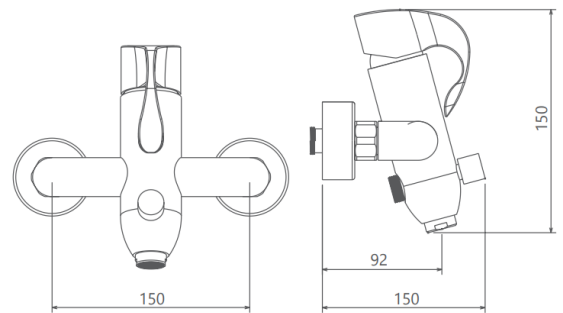

**MODEL NAME DANTE TOILET**

**MODEL NUMBER 201030130005**

#### Description

High heat and pressure resistant ceramic cartridge  
Water saving perlator  
Less surface sedimentation due to special body design  
State-of-the-art physical vapor deposition (PVD) coating  
With antibacterial feature using advanced technology  
Fast and easy installation  
Easily cleanable  
Ergonomic structure  
Cartridge size: 35mm  
%100 QC

#### Scale Drawing

**MODEL NAME DANTE TOILET**

**MODEL NUMBER 201030130005**

Exploded Drawing

**MODEL NAME DANTE TOILET****MODEL NUMBER 201030130005****Part List**

No.	Item Number	Quantity used
1	304600000083	1
2	120200000019	4
3	120200000049	4
4	122100000025	2
5	300700000019	2
6	120500000099	5
7	120200000043	1
8	317700000018	1
9	315100000002	2
10	123600000003	2
11	120300000037	2
12	309900000032	2
13	127700000009	2
14	122700000001	2
15	120100000012	1
16	120100000024	1
17	310800000001	1
18	305700000123	1
19	121500000003	1