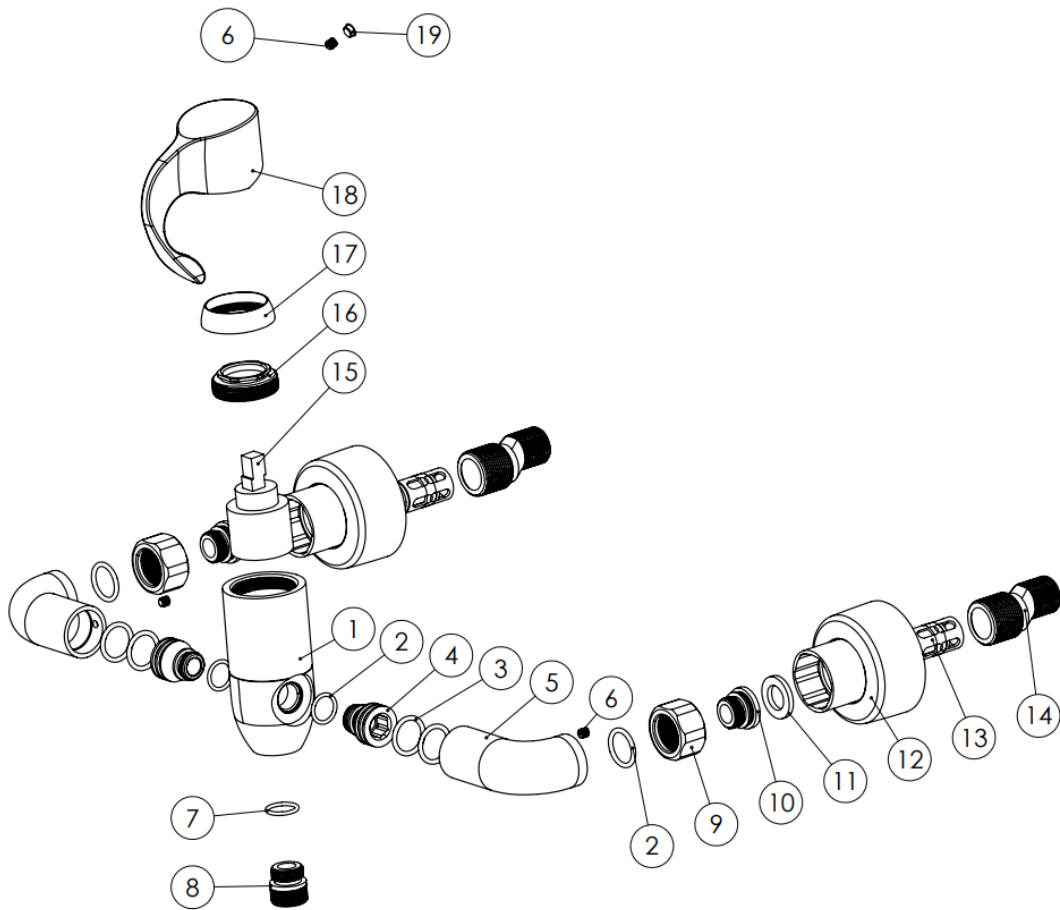

**MODEL NAME DANTE TOILET**

**MODEL NUMBER 201030130005**

#### Description

High heat and pressure resistant ceramic cartridge  
Water saving perlator  
Less surface sedimentation due to special body design  
State-of-the-art physical vapor deposition (PVD) coating  
With antibacterial feature using advanced technology  
Fast and easy installation  
Easily cleanable  
Ergonomic structure  
Cartridge size: 35mm  
%100 QC

#### Scale Drawing

**MODEL NAME DANTE TOILET**

**MODEL NUMBER 201030130005**

Exploded Drawing

**MODEL NAME DANTE TOILET****MODEL NUMBER 201030130005****Part List**

No.	Item Number	Quantity used
1	304600000083	1
2	120200000019	4
3	120200000049	4
4	122100000025	2
5	300700000019	2
6	120500000099	5
7	120200000043	1
8	317700000018	1
9	315100000002	2
10	123600000003	2
11	120300000037	2
12	309900000032	2
13	127700000009	2
14	122700000001	2
15	120100000012	1
16	120100000024	1
17	310800000001	1
18	305700000123	1
19	121500000003	1