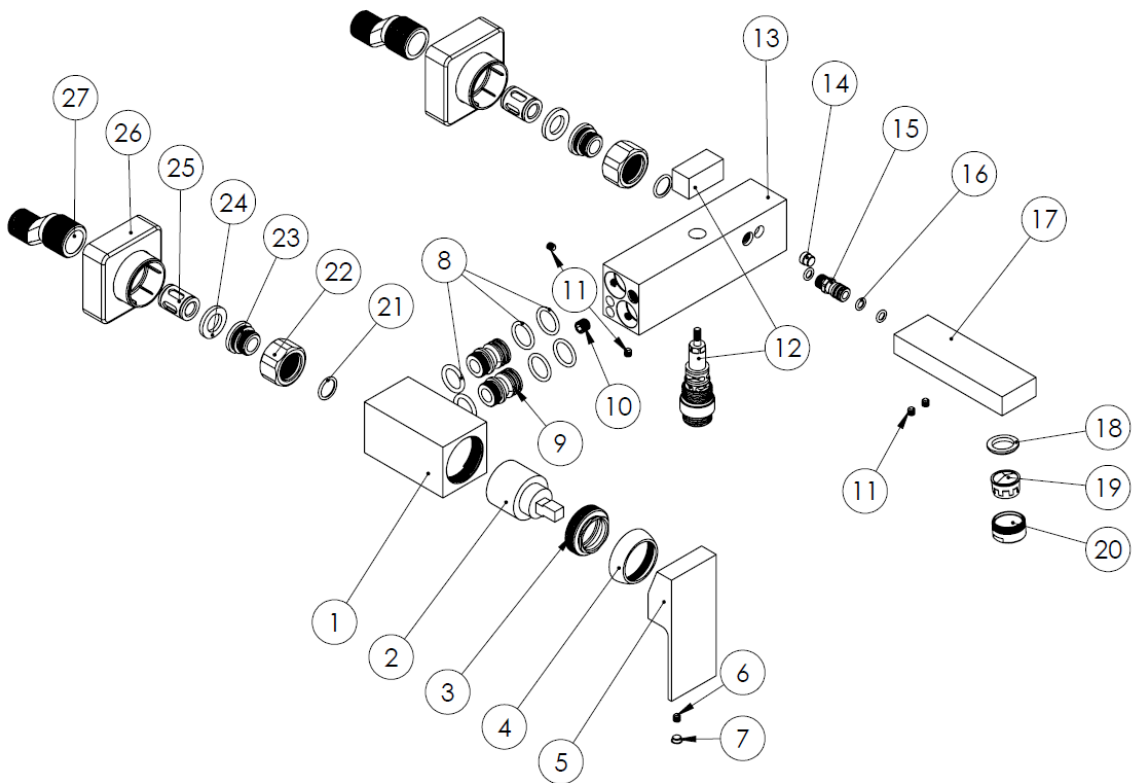

MODEL NAME EUROPE BATH

MODEL NUMBER 201020190005

Description

High heat and pressure resistant ceramic cartridge
Water saving perlator
Fast and easy installation
Easily cleanable
Ergonomic structure
Cartridge size: 35mm
%100 QC

Scale Drawing

MODEL NAME EUROPE BATH

MODEL NUMBER 201020190005

Exploded Drawing

MODEL NAME EUROPE BATH**MODEL NUMBER 201020190005****Part List**

No.	Item Number	Quantity used	No.	Item Number	Quantity used
1	304800000003	1	24	120300000037	2
2	120100000012	1	25	127700000009	2
3	120100000024	1	26	121900000011	2
4	310800000001	1	27	122700000001	2
5	305700000027	1			
6	120500000099	3			
7	121500000003	1			
8	120200000040	4			
9	122100000036	2			
10	127100000003	1			
11	120500000100	2			
12	120700000027	1			
13	300700000027	1			
14	127000000001	1			
15	122100000011	1			
16	120200000002	3			
17	300400000001	1			
18	120300000025	1			
19	121700000002	1			
20	313700000002	1			
21	120200000019	2			
22	315100000002	2			
23	123600000003	2			