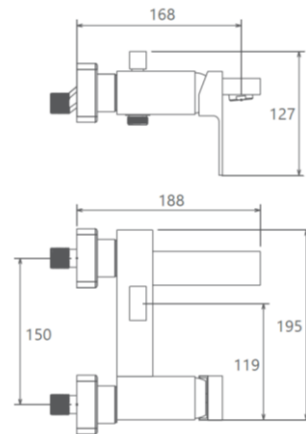

MODEL NAME EUROPE BATH

MODEL NUMBER 201020190005

Description

High heat and pressure resistant ceramic cartridge
Water saving perlator
Fast and easy installation
Easily cleanable
Ergonomic structure
Cartridge size: 35mm
%100 QC

Scale Drawing

MODEL NAME EUROPE BATH

MODEL NUMBER 201020190005

Exploded Drawing

MODEL NAME EUROPE BATH**MODEL NUMBER 201020190005****Part List**

No.	Item Number	Quantity used	No.	Item Number	Quantity used
1	304800000003	1	24	120300000037	2
2	120100000012	1	25	127700000009	2
3	120100000024	1	26	121900000011	2
4	310800000001	1	27	122700000001	2
5	305700000027	1			
6	120500000099	3			
7	121500000003	1			
8	120200000040	4			
9	122100000036	2			
10	127100000003	1			
11	120500000100	2			
12	120700000027	1			
13	300700000027	1			
14	127000000001	1			
15	122100000011	1			
16	120200000002	3			
17	300400000001	1			
18	120300000025	1			
19	121700000002	1			
20	313700000002	1			
21	120200000019	2			
22	315100000002	2			
23	123600000003	2			