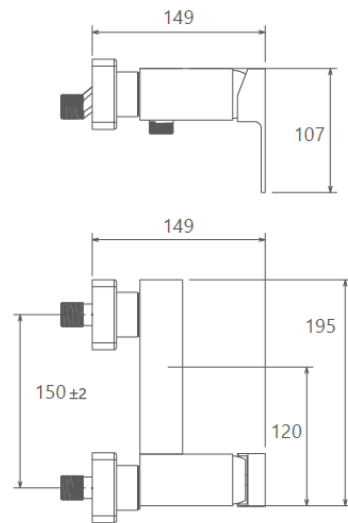

**MODEL NAME EUROPE TOILET**

**MODEL NUMBER 201030190005**

**Description**

High heat and pressure resistant ceramic cartridge  
Water saving perlator  
Fast and easy installation  
Easily cleanable  
Ergonomic structure  
Cartridge size: 35mm  
%100 QC

**Scale Drawing**

**MODEL NAME EUROPE TOILET**

**MODEL NUMBER 201030190005**

Exploded Drawing

**MODEL NAME EUROPE TOILET****MODEL NUMBER 201030190005****Part List**

No.	Item Number	Quantity used
1	304800000003	1
2	120100000012	1
3	120100000024	1
4	310800000001	1
5	305700000027	1
6	120500000099	1
7	121500000003	1
8	122100000036	2
9	120200000020	2
10	120200000040	4
11	120500000100	2
12	317700000014	1
13	120200000043	1
14	300700000007	1
15	120200000019	2
16	315100000002	2
17	123600000003	2
18	120300000037	2
19	127700000009	2
20	121900000011	2
21	122700000001	2