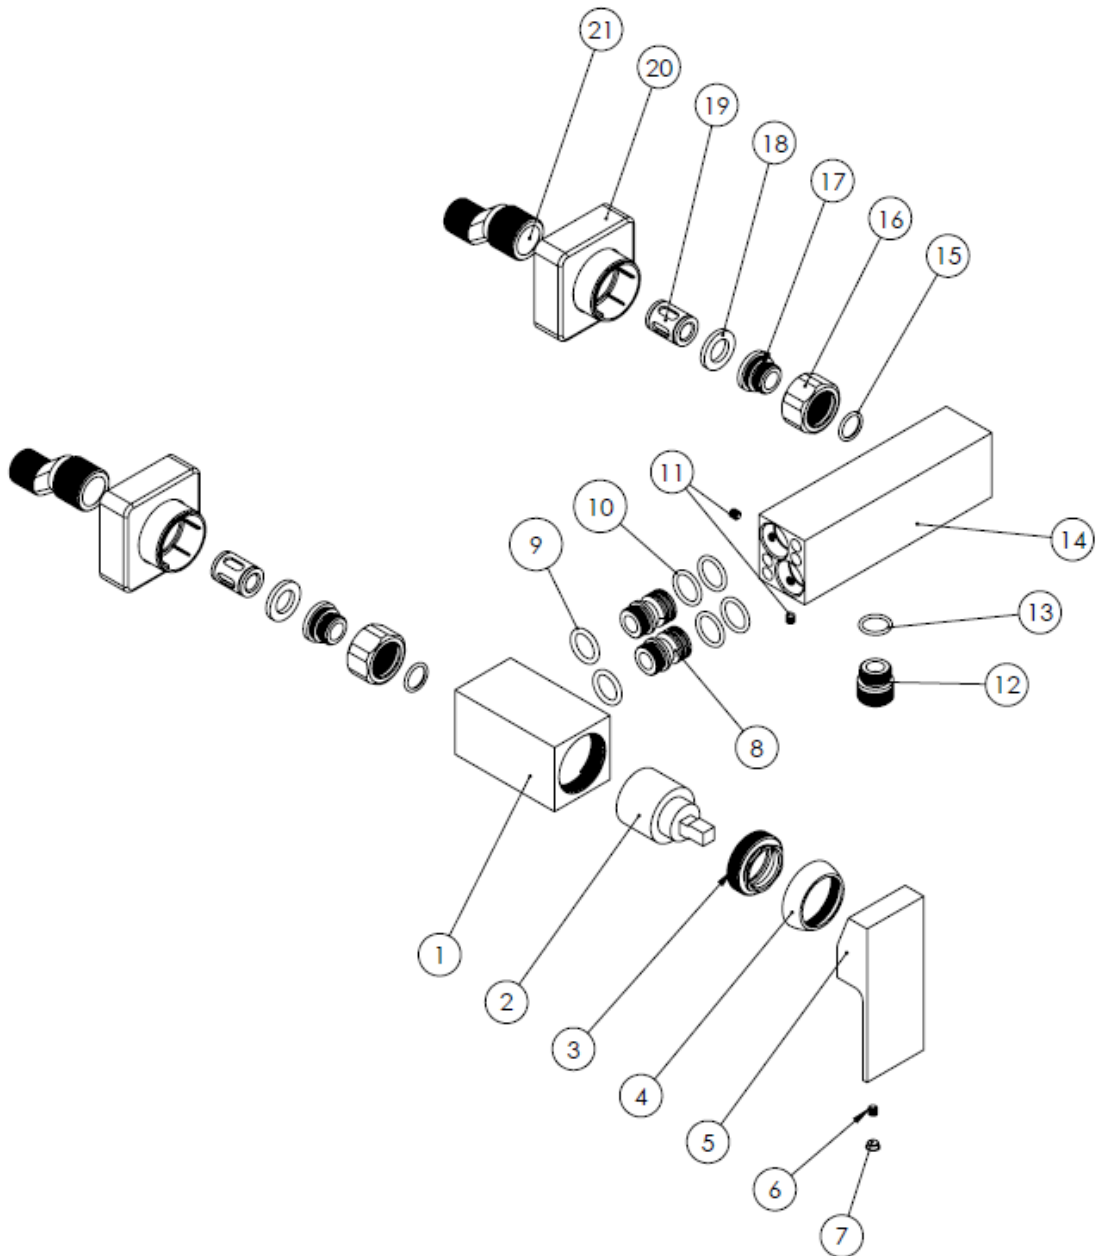

**MODEL NAME EUROPE TOILET**

**MODEL NUMBER 201030190005**

**Description**

High heat and pressure resistant ceramic cartridge  
Water saving perlator  
Fast and easy installation  
Easily cleanable  
Ergonomic structure  
Cartridge size: 35mm  
%100 QC

**Scale Drawing**

**MODEL NAME EUROPE TOILET**

**MODEL NUMBER 201030190005**

Exploded Drawing

**MODEL NAME EUROPE TOILET****MODEL NUMBER 201030190005****Part List**

No.	Item Number	Quantity used
1	304800000003	1
2	120100000012	1
3	120100000024	1
4	310800000001	1
5	305700000027	1
6	120500000099	1
7	121500000003	1
8	122100000036	2
9	120200000020	2
10	120200000040	4
11	120500000100	2
12	317700000014	1
13	120200000043	1
14	300700000007	1
15	120200000019	2
16	315100000002	2
17	123600000003	2
18	120300000037	2
19	127700000009	2
20	121900000011	2
21	122700000001	2