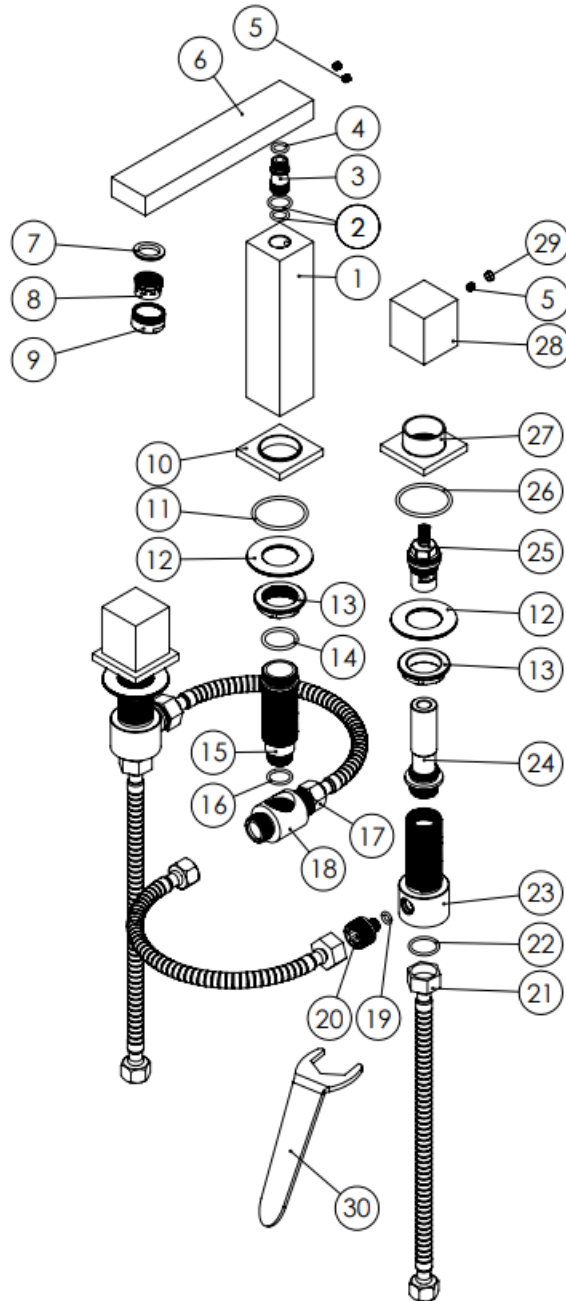

**MODEL NAME EUROPE WIDESPREAD
BASIN**

MODEL NUMBER 201070190005

Description

Ceramic core resistant to high temperature and pressure
Water saving perlator
Fast and easy installation
Easily cleanable
Ergonomic structure
Cartridge size: 1/2 inch
%100 QC

Scale Drawing

**MODEL NAME EUROPE WIDESPREAD
BASIN**

MODEL NUMBER 201070190005

Exploded Drawing

**MODEL NAME EUROPE WIDESPREAD
BASIN****MODEL NUMBER 201070190005****Part List**

No.	Item Number	Quantity used	No.	Item Number	Quantity used
1	304900000254	1	24	122100000069	2
2	120200000019	1	25	123400000005	2
3	122100000019	1	26	120200000028	2
4	120200000023	2	27	306900000019	2
5	120500000099	4	28	305700000131	2
6	300400000218	1	29	121500000003	2
7	120300000025	1	30	123900000003	1
8	121700000010	1			
9	313700000002	1			
10	307000000025	1			
11	120200000056	1			
12	120300000014	3			
13	120600000005	3			
14	120200000037	1			
15	125100000002	1			
16	120200000016	2			
17	121000000024	2			
18	127700000008	1			
19	120200000035	2			
20	317700000005	2			
21	121000000025	2			
22	120200000046	2			
23	125100000003	2			