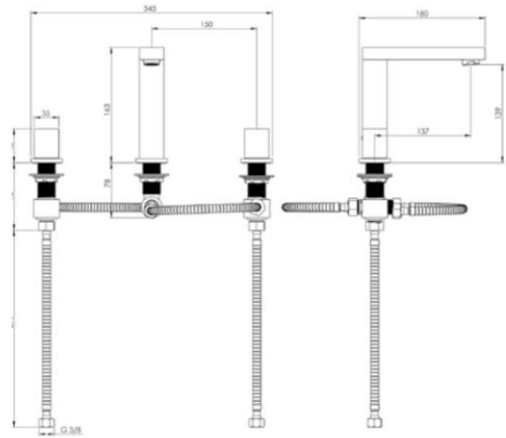

**MODEL NAME EUROPE WIDESPREAD
BASIN**

MODEL NUMBER 201070190005

Description

Ceramic core resistant to high temperature and pressure
Water saving perlator
Fast and easy installation
Easily cleanable
Ergonomic structure
Cartridge size: 1/2 inch
%100 QC

Scale Drawing

**MODEL NAME EUROPE WIDESPREAD
BASIN**

MODEL NUMBER 201070190005

Exploded Drawing

**MODEL NAME EUROPE WIDESPREAD
BASIN****MODEL NUMBER 201070190005****Part List**

No.	Item Number	Quantity used	No.	Item Number	Quantity used
1	304900000254	1	24	122100000069	2
2	120200000019	1	25	123400000005	2
3	122100000019	1	26	120200000028	2
4	120200000023	2	27	306900000019	2
5	120500000099	4	28	305700000131	2
6	300400000218	1	29	121500000003	2
7	120300000025	1	30	123900000003	1
8	121700000010	1			
9	313700000002	1			
10	307000000025	1			
11	120200000056	1			
12	120300000014	3			
13	120600000005	3			
14	120200000037	1			
15	125100000002	1			
16	120200000016	2			
17	121000000024	2			
18	127700000008	1			
19	120200000035	2			
20	317700000005	2			
21	121000000025	2			
22	120200000046	2			
23	125100000003	2			