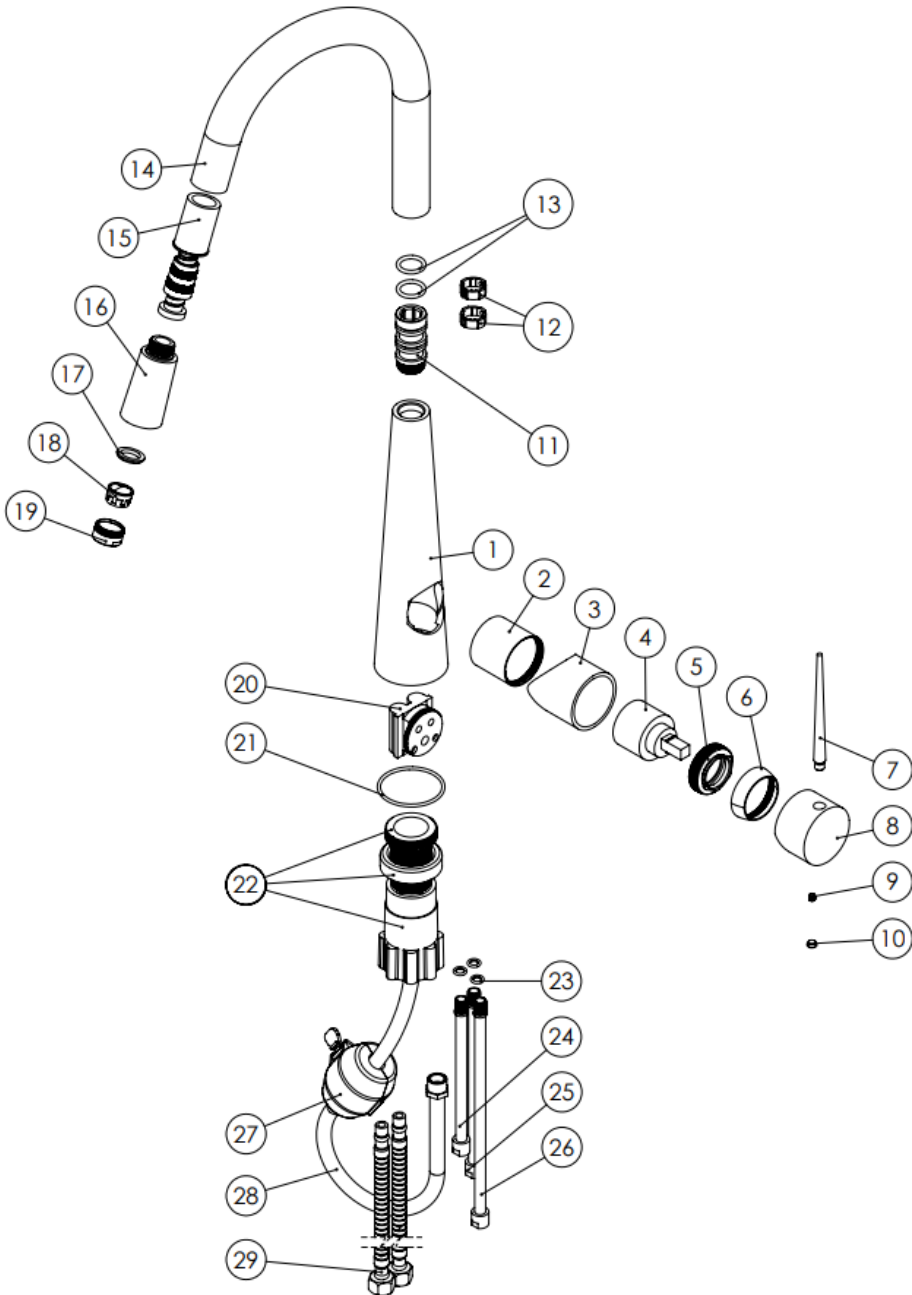

MODEL NAME ITEN PULL OUT KITCHEN MODEL NUMBER 201080250005

Description

High heat and pressure resistant ceramic cartridge
Water saving perlator
Less surface sedimentation due to special body design
With antibacterial feature using advanced technology
State-of-the-art physical vapor deposition (PVD) coating
Fast and easy installation
Easily cleanable
Ergonomic structure
Cartridge size: 40 mm
%100 QC

Scale Drawing

MODEL NAME ITEN PULL OUT KITCHEN MODEL NUMBER 201080250005

Exploded Drawing

MODEL NAME ITEN PULL OUT KITCHEN MODEL NUMBER 201080250005

Part List

No.	Item Number	Quantity used	No.	Item Number	Quantity used
1	304700000048	1	24	900000003396	1
2	120400000013	1	25	900000003398	1
3	301300000002	1	26	900000003400	1
4	120100000017	1	27	124000000001	1
5	120100000025	1	28	121000000056	1
6	310700000010	1	29	121000000013	2
7	305900000014	1			
8	316400000049	1			
9	120500000099	1			
10	121500000003	1			
11	317800000015	1			
12	123800000006	2			
13	120200000084	2			
14	302700000076	1			
15	122100000035	1			
16	312400000001	1			
17	120300000025	1			
18	121700000004	1			
19	313700000002	1			
20	303100000024	1			
21	120200000067	1			
22	123500000013	1			
23	120200000035	3			