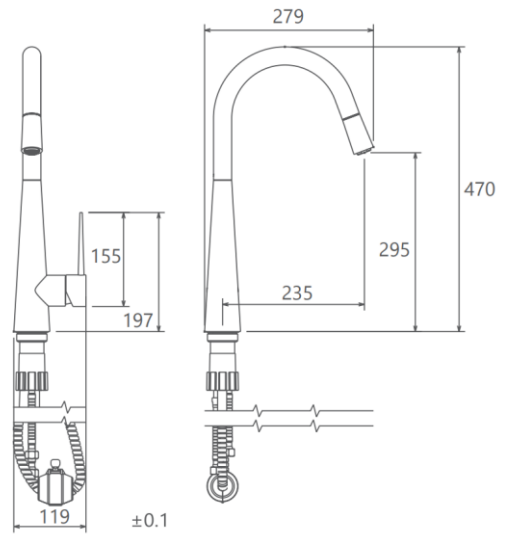

MODEL NAME ITEN PULL OUT KITCHEN MODEL NUMBER 201080250005

Description

High heat and pressure resistant ceramic cartridge
Water saving perlator
Less surface sedimentation due to special body design
With antibacterial feature using advanced technology
State-of-the-art physical vapor deposition (PVD) coating
Fast and easy installation
Easily cleanable
Ergonomic structure
Cartridge size: 40 mm
%100 QC

Scale Drawing

MODEL NAME ITEN PULL OUT KITCHEN MODEL NUMBER 201080250005

Exploded Drawing

MODEL NAME ITEN PULL OUT KITCHEN MODEL NUMBER 201080250005

Part List

No.	Item Number	Quantity used	No.	Item Number	Quantity used
1	304700000048	1	24	900000003396	1
2	120400000013	1	25	900000003398	1
3	301300000002	1	26	900000003400	1
4	120100000017	1	27	124000000001	1
5	120100000025	1	28	121000000056	1
6	310700000010	1	29	121000000013	2
7	305900000014	1			
8	316400000049	1			
9	120500000099	1			
10	121500000003	1			
11	317800000015	1			
12	123800000006	2			
13	120200000084	2			
14	302700000076	1			
15	122100000035	1			
16	312400000001	1			
17	120300000025	1			
18	121700000004	1			
19	313700000002	1			
20	303100000024	1			
21	120200000067	1			
22	123500000013	1			
23	120200000035	3			