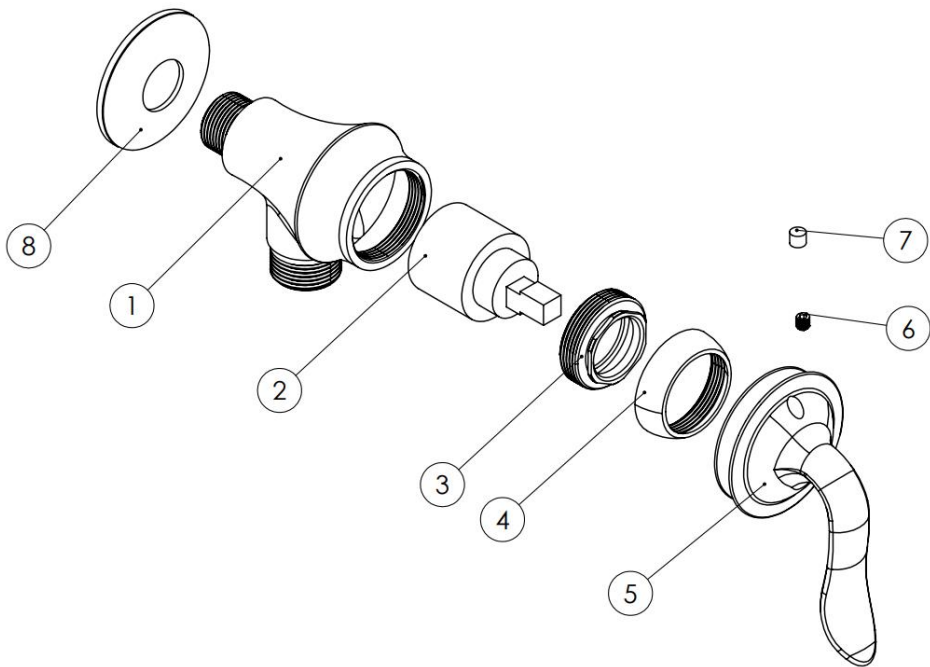

MODEL NAME LOCA TOILET TAP

MODEL NUMBER 201120180024

Description

Only cold water
Fast and easy installation
Easily cleanable
Economic
Cartridge size: 35 mm
%100 QC

Scale Drawing

MODEL NAME LOCA TOILET TAP

MODEL NUMBER 201120180024

Exploded Drawing

MODEL NAME LOCA TOILET TAP**MODEL NUMBER 201120180024****Part List**

No.	Item Number	Quantity used
1	305100000013	1
2	120100000012	1
3	120100000024	1
4	310800000001	1
5	305700000210	1
6	120500000099	1
7	121500000003	1
8	309900000038	1