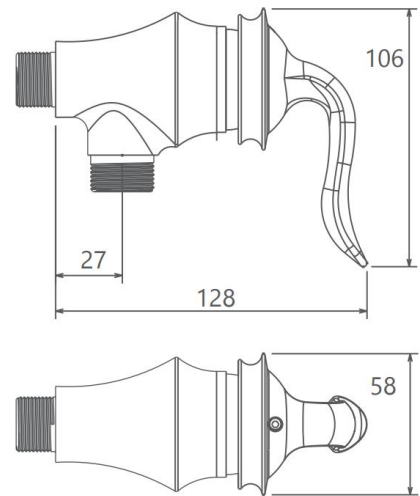

MODEL NAME LOCA TOILET TAP

MODEL NUMBER 201120180024

Description

Only cold water
Fast and easy installation
Easily cleanable
Economic
Cartridge size: 35 mm
%100 QC

Scale Drawing

MODEL NAME LOCA TOILET TAP

MODEL NUMBER 201120180024

Exploded Drawing

MODEL NAME LOCA TOILET TAP**MODEL NUMBER 201120180024****Part List**

No.	Item Number	Quantity used
1	305100000013	1
2	120100000012	1
3	120100000024	1
4	310800000001	1
5	305700000210	1
6	120500000099	1
7	121500000003	1
8	309900000038	1