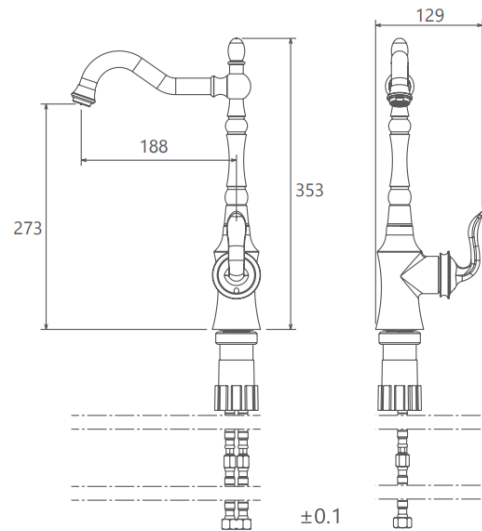

MODEL NAME LUKA KITCHEN

MODEL NUMBER 201010180005

Description

High heat and pressure resistant ceramic cartridge
Water saving perlator
Less surface sedimentation due to special body design
State-of-the-art physical vapor deposition (PVD) coating
Fast and easy installation
Easily cleanable
Ergonomic structure
Cartridge size: 35mm
%100 QC

Scale Drawing

MODEL NAME LUKA KITCHEN

MODEL NUMBER 201010180005

Exploded Drawing

MODEL NAME LUKA KITCHEN**MODEL NUMBER 201010180005****Part List**

No.	Item Number	Quantity used	No.	Item Number	Quantity used
1	304700000247	1	24	121000000040	2
2	120100000012	1			
3	120100000024	1			
4	310800000001	1			
5	305700000202	1			
6	120500000099	1			
7	121500000003	1			
8	120200000049	1			
9	317300000001	1			
10	120200000043	4			
11	122100000067	1			
12	123800000004	1			
13	120200000018	1			
14	314700000001	1			
15	302700000002	1			
16	317400000001	1			
17	302700000097	1			
18	120300000025	1			
19	121700000004	1			
20	313700000002	1			
21	120200000080	1			
22	123500000006	1			
23	121000000027	2			