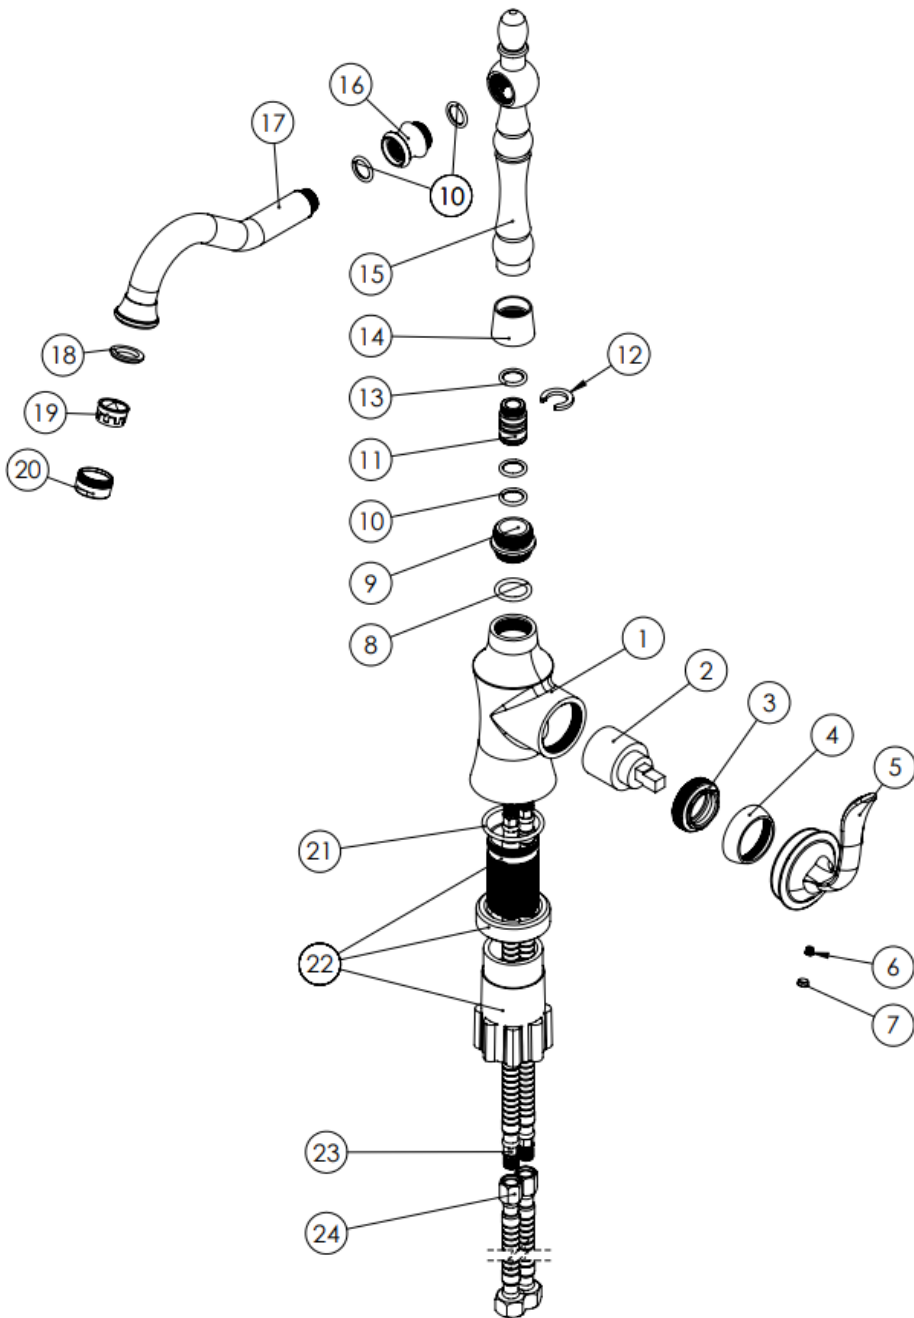

MODEL NAME LUKA KITCHEN

MODEL NUMBER 201010180005

Description

High heat and pressure resistant ceramic cartridge
Water saving perlator
Less surface sedimentation due to special body design
State-of-the-art physical vapor deposition (PVD) coating
Fast and easy installation
Easily cleanable
Ergonomic structure
Cartridge size: 35mm
%100 QC

Scale Drawing

MODEL NAME LUKA KITCHEN

MODEL NUMBER 201010180005

Exploded Drawing

MODEL NAME LUKA KITCHEN**MODEL NUMBER 201010180005****Part List**

No.	Item Number	Quantity used	No.	Item Number	Quantity used
1	304700000247	1	24	121000000040	2
2	120100000012	1			
3	120100000024	1			
4	310800000001	1			
5	305700000202	1			
6	120500000099	1			
7	121500000003	1			
8	120200000049	1			
9	317300000001	1			
10	120200000043	4			
11	122100000067	1			
12	123800000004	1			
13	120200000018	1			
14	314700000001	1			
15	302700000002	1			
16	317400000001	1			
17	302700000097	1			
18	120300000025	1			
19	121700000004	1			
20	313700000002	1			
21	120200000080	1			
22	123500000006	1			
23	121000000027	2			