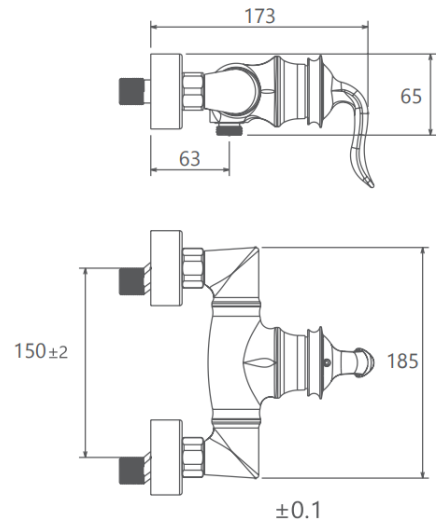

MODEL NAME LUKA TOILET

MODEL NUMBER 201030180005

Description

High heat and pressure resistant ceramic cartridge
Less surface sedimentation due to special body design
State-of-the-art physical vapor deposition (PVD) coating
Fast and easy installation
Easily cleanable
Ergonomic structure
Cartridge size: 35mm
%100 QC

Scale Drawing

MODEL NAME LUKA TOILET

MODEL NUMBER 201030180005

Exploded Drawing

MODEL NAME LUKA TOILET**MODEL NUMBER 201030180005****Part List**

No.	Item Number	Quantity used
1	304600000130	1
2	120100000012	1
3	120100000024	1
4	310800000001	1
5	121500000003	1
6	120500000099	1
7	305700000210	1
8	317700000018	1
9	120200000043	1
10	120200000019	2
11	315100000002	2
12	123600000003	2
13	120300000037	2
14	127700000009	2
15	309900000022	2
16	122700000001	2