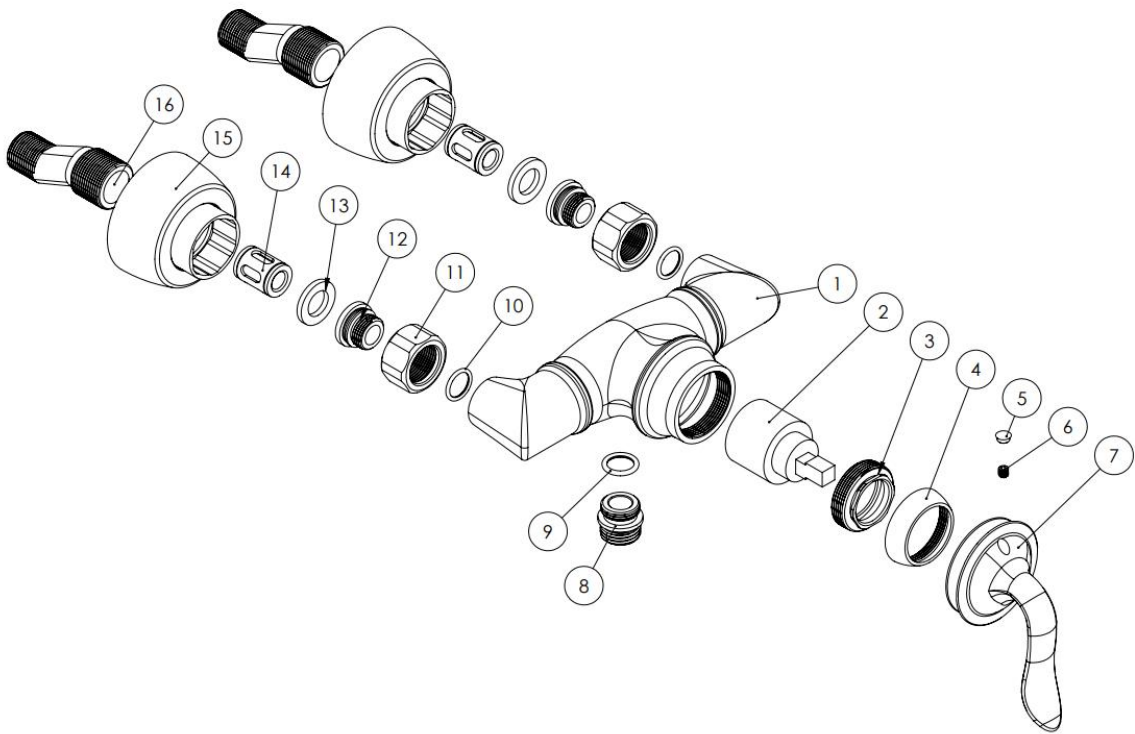

MODEL NAME LUKA TOILET

MODEL NUMBER 201030180005

Description

High heat and pressure resistant ceramic cartridge
Less surface sedimentation due to special body design
State-of-the-art physical vapor deposition (PVD) coating
Fast and easy installation
Easily cleanable
Ergonomic structure
Cartridge size: 35mm
%100 QC

Scale Drawing

MODEL NAME LUKA TOILET

MODEL NUMBER 201030180005

Exploded Drawing

MODEL NAME LUKA TOILET**MODEL NUMBER 201030180005****Part List**

No.	Item Number	Quantity used
1	304600000130	1
2	120100000012	1
3	120100000024	1
4	310800000001	1
5	121500000003	1
6	120500000099	1
7	305700000210	1
8	317700000018	1
9	120200000043	1
10	120200000019	2
11	315100000002	2
12	123600000003	2
13	120300000037	2
14	127700000009	2
15	309900000022	2
16	122700000001	2