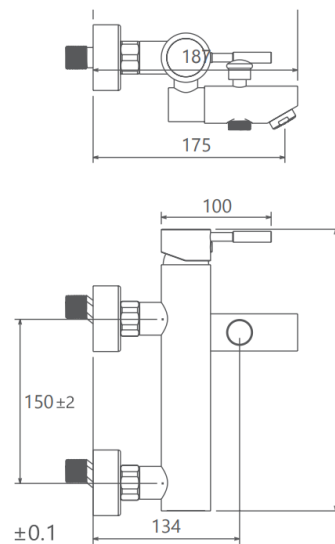

MODEL NAME MARINO BATH

MODEL NUMBER 201020170005

Description

High heat and pressure resistant ceramic cartridge
Water saving perlator
Less surface sedimentation due to special body design
Fast and easy installation
Easily cleanable
Ergonomic structure
Cartridge size: 35mm
%100 QC

Scale Drawing

MODEL NAME MARINO BATH

MODEL NUMBER 201020170005

Exploded Drawing

MODEL NAME MARINO BATH**MODEL NUMBER 201020170005****Part List**

No.	Item Number	Quantity used
1	304800000019	1
2	120100000012	1
3	120100000024	1
4	310800000001	1
5	305700000225	1
6	120500000099	1
7	121500000003	1
8	120200000018	2
9	317200000001	1
10	300400000070	1
11	120300000025	1
12	121700000002	1
13	313700000002	1
14	120700000011	1
15	120200000019	2
16	303200000038	2
17	315100000002	2
18	123600000006	2
19	120300000037	2
20	127700000009	2
21	309900000032	2
22	122700000001	2