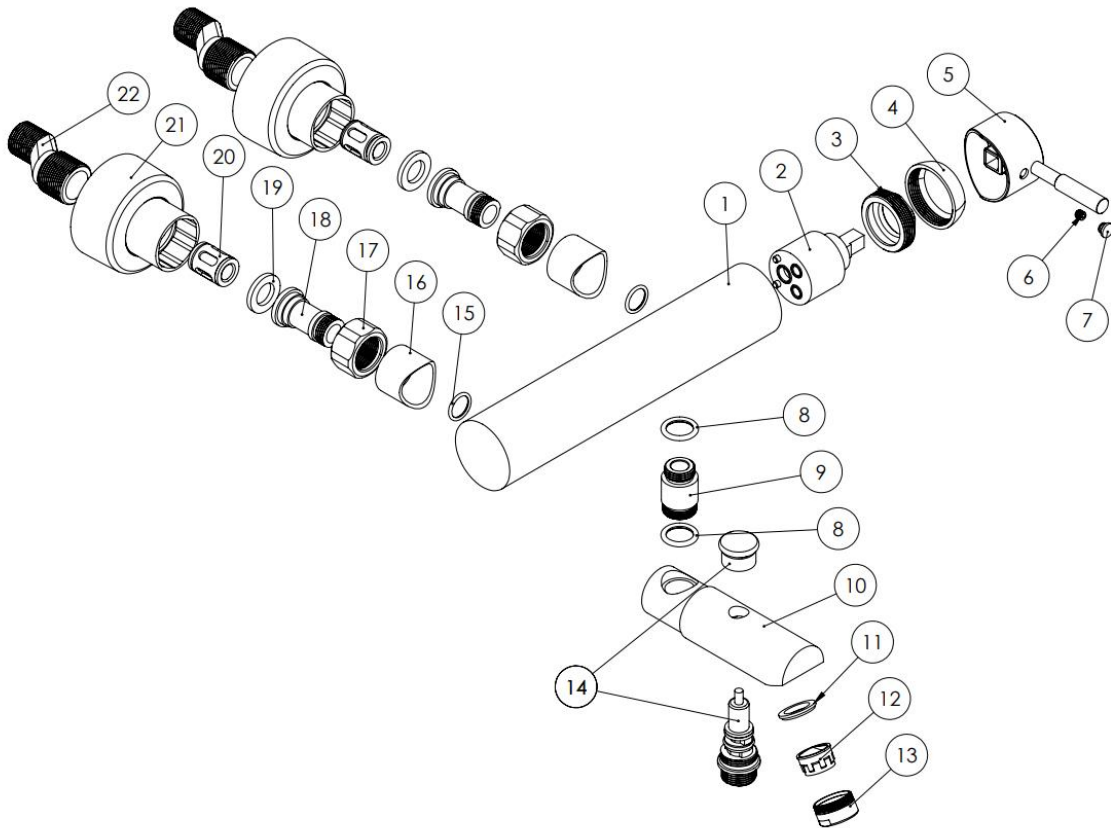

MODEL NAME MARINO BATH

MODEL NUMBER 201020170005

Description

High heat and pressure resistant ceramic cartridge
Water saving perlator
Less surface sedimentation due to special body design
Fast and easy installation
Easily cleanable
Ergonomic structure
Cartridge size: 35mm
%100 QC

Scale Drawing

MODEL NAME MARINO BATH

MODEL NUMBER 201020170005

Exploded Drawing

MODEL NAME MARINO BATH**MODEL NUMBER 201020170005****Part List**

No.	Item Number	Quantity used
1	304800000019	1
2	120100000012	1
3	120100000024	1
4	310800000001	1
5	305700000225	1
6	120500000099	1
7	121500000003	1
8	120200000018	2
9	317200000001	1
10	300400000070	1
11	120300000025	1
12	121700000002	1
13	313700000002	1
14	120700000011	1
15	120200000019	2
16	303200000038	2
17	315100000002	2
18	123600000006	2
19	120300000037	2
20	127700000009	2
21	309900000032	2
22	122700000001	2