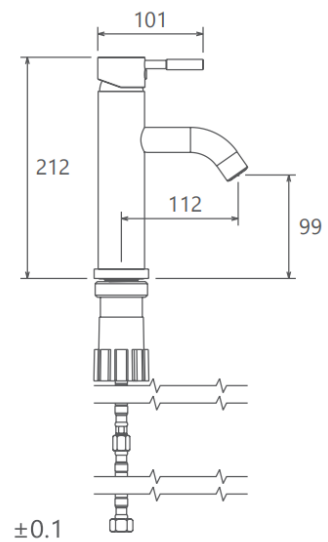

**MODEL NAME MARINO FIXED BASIN**

**MODEL NUMBER 201060170005**

**Description**

High heat and pressure resistant ceramic cartridge  
Water saving perlator  
Less surface sedimentation due to special body design  
Fast and easy installation  
Easily cleanable  
Ergonomic structure  
Cartridge size: 35mm  
%100 QC

**Scale Drawing**

**MODEL NAME MARINO FIXED BASIN**

**MODEL NUMBER 201060170005**

Exploded Drawing

**MODEL NAME MARINO FIXED BASIN****MODEL NUMBER 201060170005****Part List**

| No. | Item Number  | Quantity used |
|-----|--------------|---------------|
| 1   | 304900000289 | 1             |
| 2   | 120200000050 | 1             |
| 3   | 120100000004 | 1             |
| 4   | 120100000012 | 1             |
| 5   | 120100000024 | 1             |
| 6   | 310800000001 | 1             |
| 7   | 305700000225 | 1             |
| 8   | 120500000099 | 1             |
| 9   | 121500000003 | 1             |
| 10  | 120200000041 | 1             |
| 11  | 120200000044 | 2             |
| 12  | 300400000229 | 1             |
| 13  | 120300000029 | 1             |
| 14  | 121700000010 | 1             |
| 15  | 313700000058 | 1             |
| 16  | 122100000021 | 1             |
| 17  | 307000000034 | 1             |
| 18  | 120200000057 | 1             |
| 19  | 123500000006 | 1             |
| 20  | 121000000040 | 2             |
| 21  | 121000000027 | 2             |