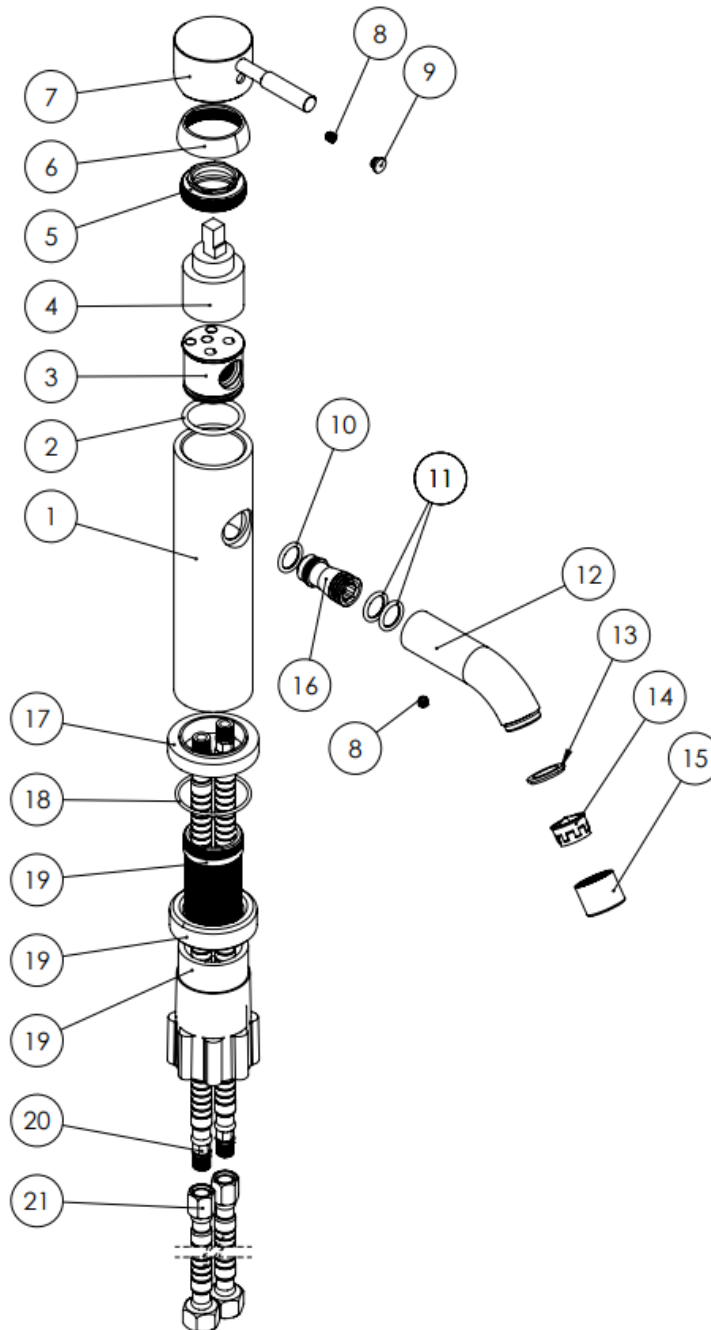

**MODEL NAME MARINO FIXED BASIN**

**MODEL NUMBER 201060170005**

**Description**

High heat and pressure resistant ceramic cartridge  
Water saving perlator  
Less surface sedimentation due to special body design  
Fast and easy installation  
Easily cleanable  
Ergonomic structure  
Cartridge size: 35mm  
%100 QC

**Scale Drawing**

**MODEL NAME MARINO FIXED BASIN**

**MODEL NUMBER 201060170005**

Exploded Drawing

**MODEL NAME MARINO FIXED BASIN****MODEL NUMBER 201060170005****Part List**

| No. | Item Number  | Quantity used |
|-----|--------------|---------------|
| 1   | 304900000289 | 1             |
| 2   | 120200000050 | 1             |
| 3   | 120100000004 | 1             |
| 4   | 120100000012 | 1             |
| 5   | 120100000024 | 1             |
| 6   | 310800000001 | 1             |
| 7   | 305700000225 | 1             |
| 8   | 120500000099 | 1             |
| 9   | 121500000003 | 1             |
| 10  | 120200000041 | 1             |
| 11  | 120200000044 | 2             |
| 12  | 300400000229 | 1             |
| 13  | 120300000029 | 1             |
| 14  | 121700000010 | 1             |
| 15  | 313700000058 | 1             |
| 16  | 122100000021 | 1             |
| 17  | 307000000034 | 1             |
| 18  | 120200000057 | 1             |
| 19  | 123500000006 | 1             |
| 20  | 121000000040 | 2             |
| 21  | 121000000027 | 2             |