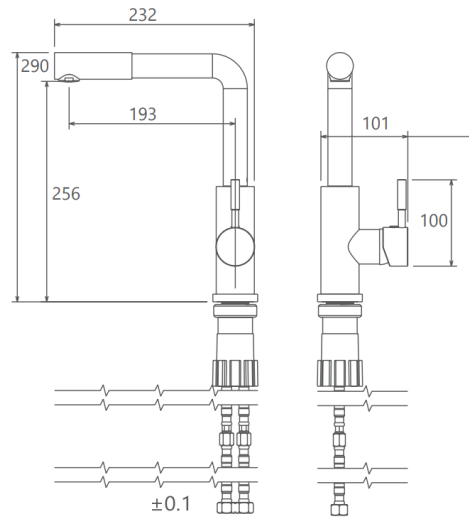

**MODEL NAME MARINO KITCHEN**

**MODEL NUMBER 201010170005**

### Description

Shower and regular kitchen  
High heat and pressure resistant ceramic  
cartridge  
Water saving perlator  
Less surface sedimentation due to special  
body design  
Fast and easy installation  
Easily cleanable  
Ergonomic structure  
Kitchen (shower type) faucet to cover  
larger washing areas  
Cartridge size: 35mm  
%100 QC

### Scale Drawing

**MODEL NAME MARINO KITCHEN**

**MODEL NUMBER 201010170005**

Exploded Drawing

**MODEL NAME MARINO KITCHEN****MODEL NUMBER 201010170005****Part List**

No.	Item Number	Quantity used
1	304700000266	1
2	303100000010	1
3	120100000012	1
4	120100000024	1
5	310800000001	1
6	121500000003	1
7	120500000099	2
8	305700000225	1
9	120200000002	2
10	122100000006	1
11	120200000050	1
12	317800000046	1
13	120200000046	2
14	123800000006	2
15	302700000194	1
16	120300000025	1
17	121700000004	1
18	313700000002	1
19	307000000034	1
20	120200000057	1
21	123500000006	1
22	121000000040	2
23	121000000027	2