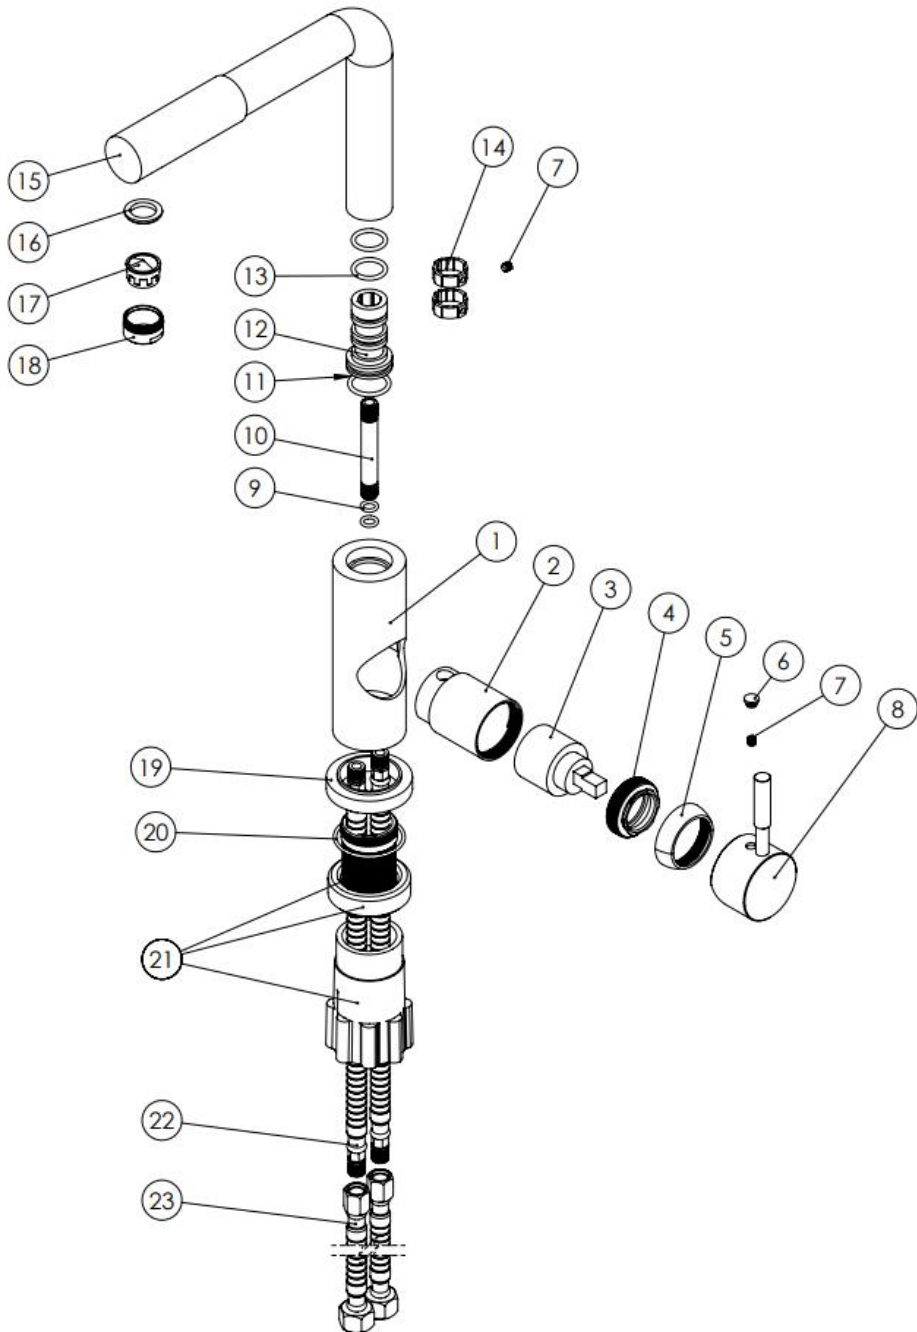

### Description

Shower and regular kitchen  
High heat and pressure resistant ceramic  
cartridge  
Water saving perlator  
Less surface sedimentation due to special  
body design  
Fast and easy installation  
Easily cleanable  
Ergonomic structure  
Kitchen (shower type) faucet to cover  
larger washing areas  
Cartridge size: 35mm  
%100 QC

### Scale Drawing

**MODEL NAME MARINO KITCHEN**

**MODEL NUMBER 201010170005**

Exploded Drawing

**MODEL NAME MARINO KITCHEN****MODEL NUMBER 201010170005****Part List**

No.	Item Number	Quantity used
1	304700000266	1
2	303100000010	1
3	120100000012	1
4	120100000024	1
5	310800000001	1
6	121500000003	1
7	120500000099	2
8	305700000225	1
9	120200000002	2
10	122100000006	1
11	120200000050	1
12	317800000046	1
13	120200000046	2
14	123800000006	2
15	302700000194	1
16	120300000025	1
17	121700000004	1
18	313700000002	1
19	307000000034	1
20	120200000057	1
21	123500000006	1
22	121000000040	2
23	121000000027	2