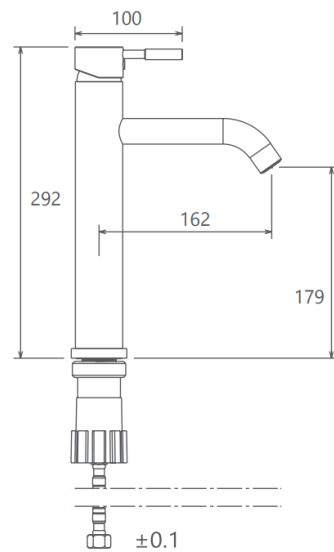

MODEL NAME MARINO TALL BASIN MODEL NUMBER 201050170005

Description

High heat and pressure resistant ceramic cartridge
Water saving perlator
Less surface sedimentation due to special body design
Fast and easy installation
Easily cleanable
Ergonomic structure
Cartridge size: 35mm
%100 QC

Scale Drawing

MODEL NAME MARINO TALL BASIN MODEL NUMBER 201050170005

Exploded Drawing

MODEL NAME MARINO TALL BASIN MODEL NUMBER 201050170005

Part List

No.	Item Number	Quantity used
1	304900000175	1
2	120200000050	1
3	120100000004	1
4	120100000012	1
5	120100000024	1
6	310800000001	1
7	305700000225	1
8	120500000099	1
9	121500000003	1
10	120200000041	1
11	120200000044	2
12	300400000154	1
13	120300000029	1
14	121700000010	1
15	313700000058	1
16	122100000021	1
17	307000000034	1
18	120200000057	1
19	123500000006	1
20	121000000040	2
21	121000000030	2