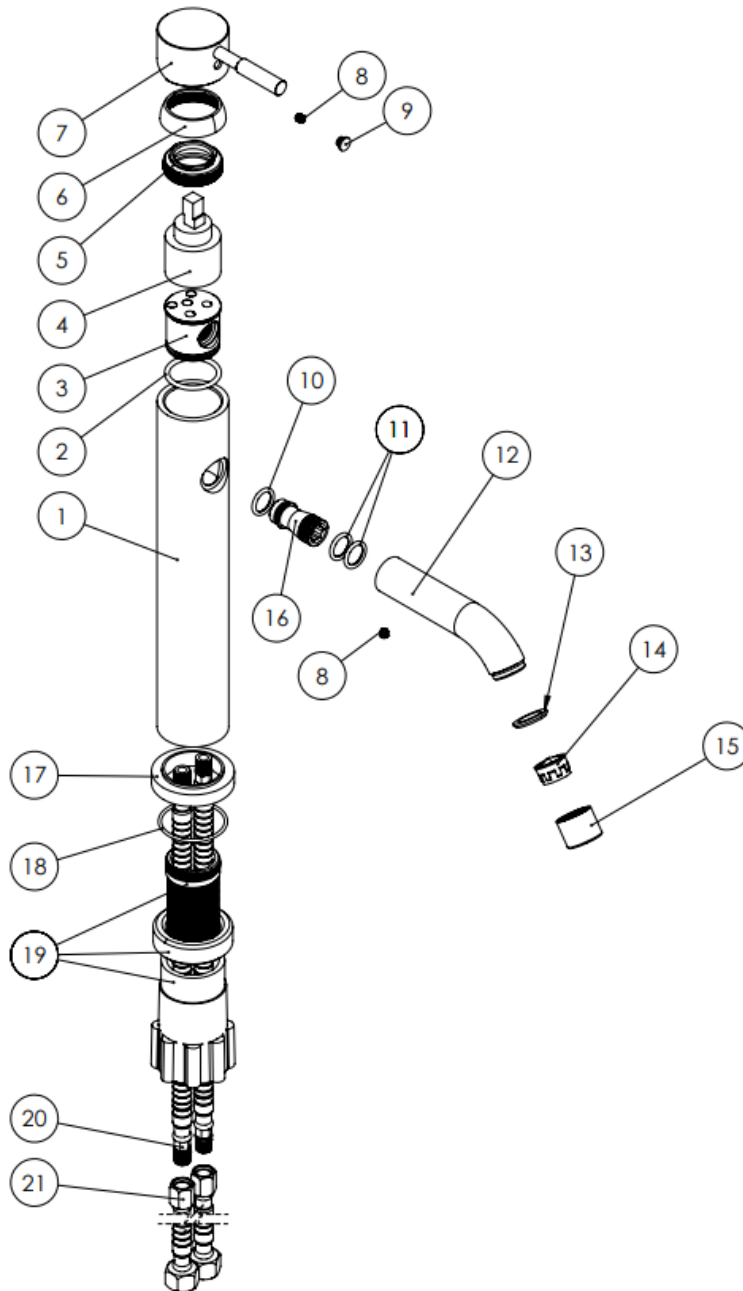

MODEL NAME MARINO TALL BASIN MODEL NUMBER 201050170005

Description

High heat and pressure resistant ceramic cartridge
Water saving perlator
Less surface sedimentation due to special body design
Fast and easy installation
Easily cleanable
Ergonomic structure
Cartridge size: 35mm
%100 QC

Scale Drawing

MODEL NAME MARINO TALL BASIN MODEL NUMBER 201050170005

Exploded Drawing

MODEL NAME MARINO TALL BASIN MODEL NUMBER 201050170005

Part List

No.	Item Number	Quantity used
1	304900000175	1
2	120200000050	1
3	120100000004	1
4	120100000012	1
5	120100000024	1
6	310800000001	1
7	305700000225	1
8	120500000099	1
9	121500000003	1
10	120200000041	1
11	120200000044	2
12	300400000154	1
13	120300000029	1
14	121700000010	1
15	313700000058	1
16	122100000021	1
17	307000000034	1
18	120200000057	1
19	123500000006	1
20	121000000040	2
21	121000000030	2