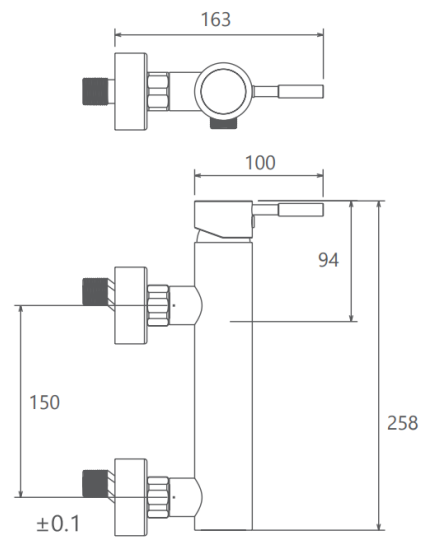

**MODEL NAME MARINO TOILET**

**MODEL NUMBER 201030170005**

**Description**

High heat and pressure resistant ceramic cartridge  
Water saving perlator  
Less surface sedimentation due to special body design  
Fast and easy installation  
Easily cleanable  
Ergonomic structure  
Cartridge size: 35mm  
%100 QC

**Scale Drawing**

**MODEL NAME MARINO TOILET**

**MODEL NUMBER 201030170005**

Exploded Drawing

**MODEL NAME MARINO TOILET****MODEL NUMBER 201030170005****Part List**

No.	Item Number	Quantity used
1	304800000019	1
2	120100000012	1
3	120100000024	1
4	310800000001	1
5	305700000225	1
6	120500000099	1
7	121500000003	1
8	120200000043	1
9	317700000014	1
10	120200000019	2
11	303200000038	2
12	315100000002	2
13	123600000006	2
14	120300000037	2
15	127700000009	2
16	309900000032	2
17	122700000001	2