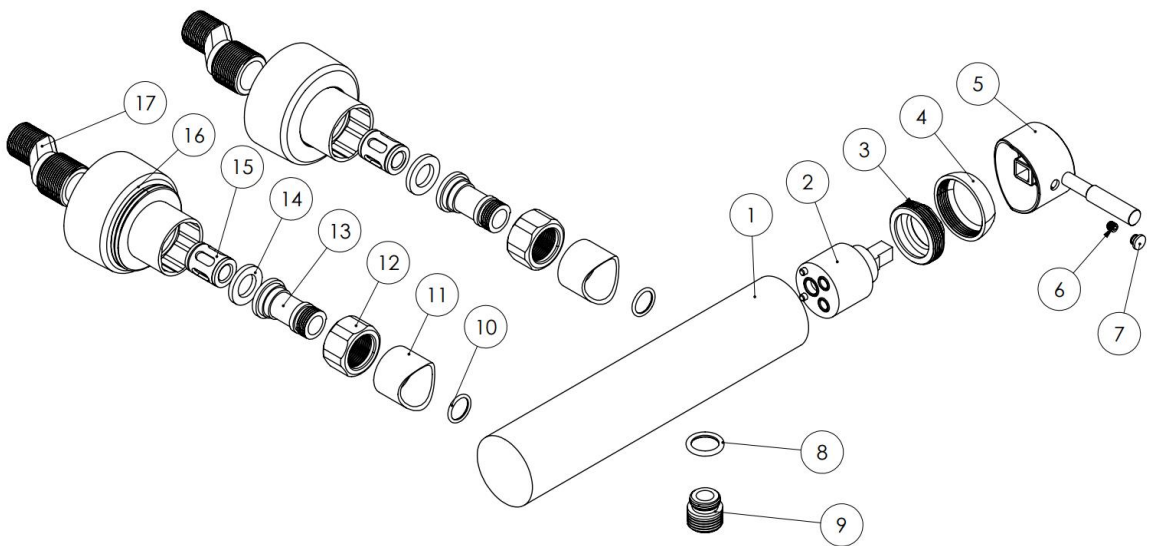

**MODEL NAME MARINO TOILET**

**MODEL NUMBER 201030170005**

**Description**

High heat and pressure resistant ceramic cartridge  
Water saving perlator  
Less surface sedimentation due to special body design  
Fast and easy installation  
Easily cleanable  
Ergonomic structure  
Cartridge size: 35mm  
%100 QC

**Scale Drawing**

**MODEL NAME MARINO TOILET**

**MODEL NUMBER 201030170005**

Exploded Drawing

**MODEL NAME MARINO TOILET****MODEL NUMBER 201030170005****Part List**

No.	Item Number	Quantity used
1	304800000019	1
2	120100000012	1
3	120100000024	1
4	310800000001	1
5	305700000225	1
6	120500000099	1
7	121500000003	1
8	120200000043	1
9	317700000014	1
10	120200000019	2
11	303200000038	2
12	315100000002	2
13	123600000006	2
14	120300000037	2
15	127700000009	2
16	309900000032	2
17	122700000001	2