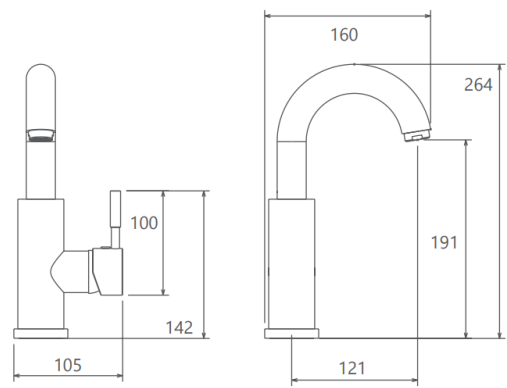

MODEL NAME MARINO ZEDRA BASIN

MODEL NUMBER 201310170005

Description

High heat and pressure resistant ceramic cartridge
Water saving perlator
Less surface sedimentation due to special body design
Fast and easy installation
Easily cleanable
Ergonomic structure
Cartridge size: 35mm
%100 QC

Scale Drawing

MODEL NAME MARINO ZEDRA BASIN

MODEL NUMBER 201310170005

Exploded Drawing

MODEL NAME MARINO ZEDRA BASIN**MODEL NUMBER 201310170005****Part List**

No.	Item Number	Quantity used
1	304700000266	1
2	120100000012	1
3	303100000010	1
4	120100000024	1
5	310800000001	1
6	121500000003	1
7	120500000099	2
8	305700000225	1
9	120200000002	2
10	122100000006	1
11	120200000050	1
12	317800000046	1
13	120200000046	2
14	123800000006	2
15	302900000028	1
16	120300000025	1
17	121700000004	1
18	313700000002	1
19	307000000034	1
20	120200000057	1
21	123500000006	1
22	121000000040	2
23	121000000027	2