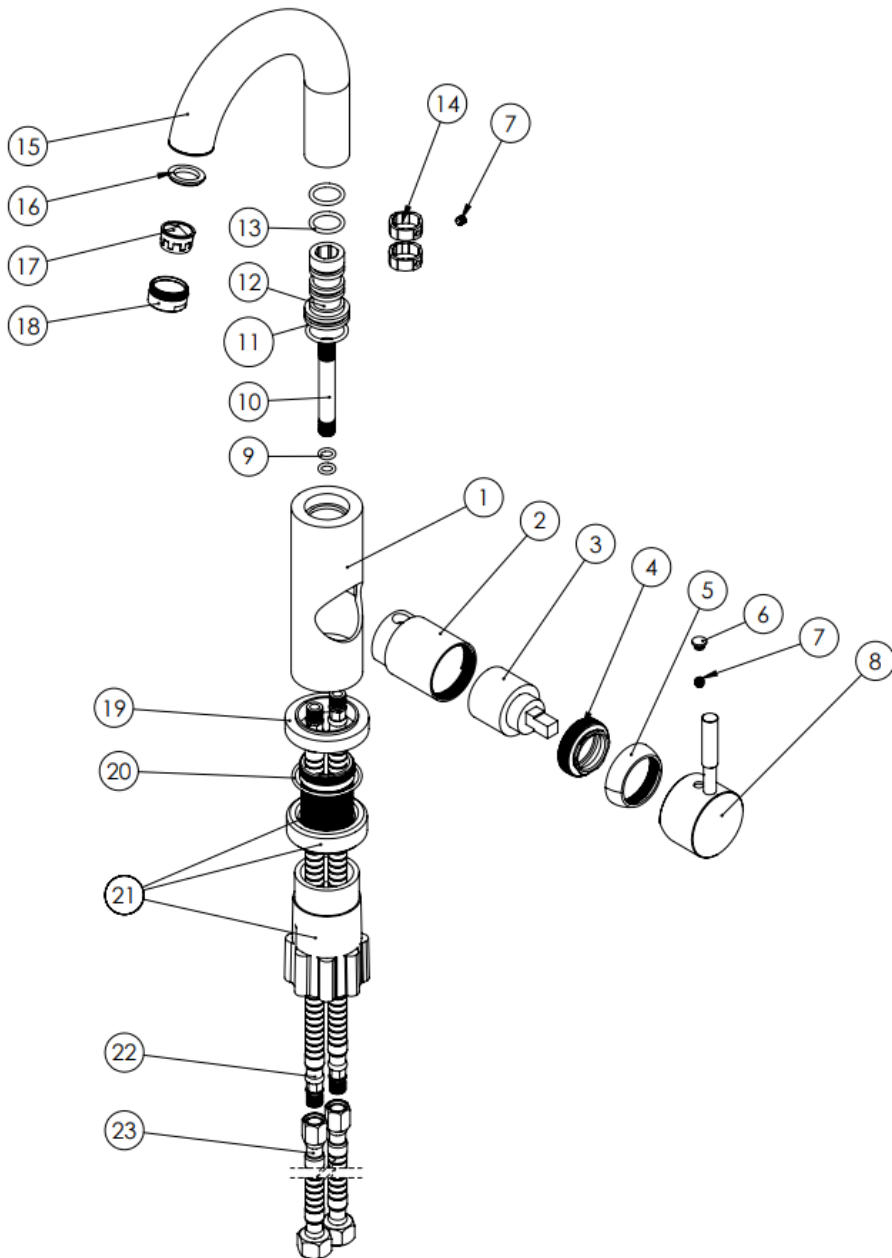

MODEL NAME MARINO ZEDRA BASIN

MODEL NUMBER 201310170005

Description

High heat and pressure resistant ceramic cartridge
Water saving perlator
Less surface sedimentation due to special body design
Fast and easy installation
Easily cleanable
Ergonomic structure
Cartridge size: 35mm
%100 QC

Scale Drawing

MODEL NAME MARINO ZEDRA BASIN

MODEL NUMBER 201310170005

Exploded Drawing

MODEL NAME MARINO ZEDRA BASIN**MODEL NUMBER 201310170005****Part List**

No.	Item Number	Quantity used
1	304700000266	1
2	120100000012	1
3	303100000010	1
4	120100000024	1
5	310800000001	1
6	121500000003	1
7	120500000099	2
8	305700000225	1
9	120200000002	2
10	122100000006	1
11	120200000050	1
12	317800000046	1
13	120200000046	2
14	123800000006	2
15	302900000028	1
16	120300000025	1
17	121700000004	1
18	313700000002	1
19	307000000034	1
20	120200000057	1
21	123500000006	1
22	121000000040	2
23	121000000027	2