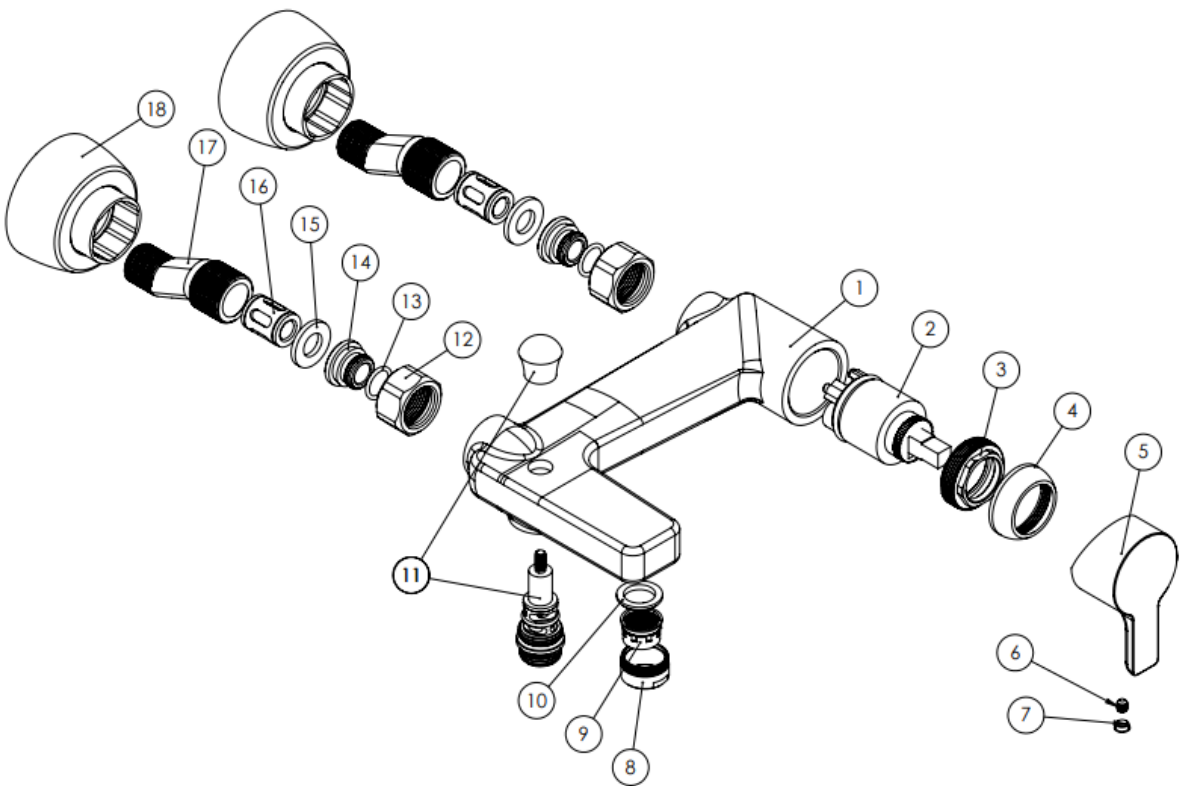

**MODEL NAME RAMOND BATH**

**MODEL NUMBER 201020090005**

**Description**

High heat and pressure resistant ceramic cartridge  
Water saving perlator  
Less surface sedimentation due to special body design  
Fast and easy installation  
Easily cleanable  
Ergonomic structure  
Cartridge size: 35mm  
%100 QC

**Scale Drawing**

**MODEL NAME RAMOND BATH**

**MODEL NUMBER 201020090005**

Exploded Drawing

**MODEL NAME RAMOND BATH****MODEL NUMBER 201020090005****Part List**

No.	Item Number	Quantity used
1	304800000123	1
2	120100000014	1
3	120100000028	1
4	310800000001	1
5	305700000128	1
6	121500000003	1
7	120500000099	1
8	313700000002	1
9	121700000002	1
10	120300000025	1
11	120700000011	1
12	315100000002	2
13	120200000019	2
14	123600000003	2
15	120300000037	2
16	127700000009	2
17	122700000001	2
18	309900000022	2