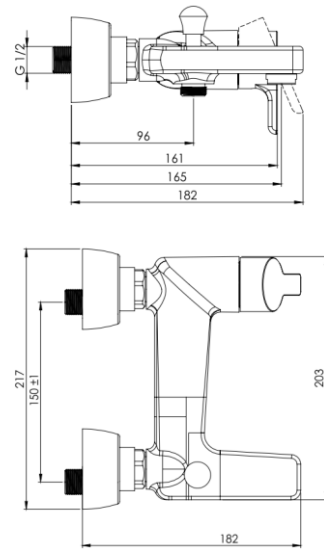

**MODEL NAME RAMOND BATH**

**MODEL NUMBER 201020090005**

**Description**

High heat and pressure resistant ceramic cartridge  
Water saving perlator  
Less surface sedimentation due to special body design  
Fast and easy installation  
Easily cleanable  
Ergonomic structure  
Cartridge size: 35mm  
%100 QC

**Scale Drawing**

**MODEL NAME RAMOND BATH**

**MODEL NUMBER 201020090005**

Exploded Drawing

**MODEL NAME RAMOND BATH****MODEL NUMBER 201020090005****Part List**

No.	Item Number	Quantity used
1	304800000123	1
2	120100000014	1
3	120100000028	1
4	310800000001	1
5	305700000128	1
6	121500000003	1
7	120500000099	1
8	313700000002	1
9	121700000002	1
10	120300000025	1
11	120700000011	1
12	315100000002	2
13	120200000019	2
14	123600000003	2
15	120300000037	2
16	127700000009	2
17	122700000001	2
18	309900000022	2