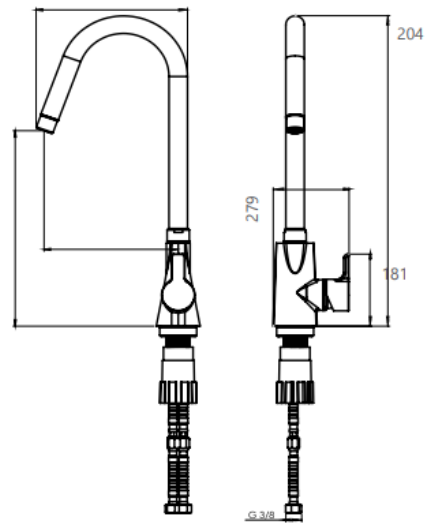

MODEL NAME RAMOND KITCHEN

MODEL NUMBER 201010090005

Description

High heat and pressure resistant ceramic cartridge
Water saving perlator
Less surface sedimentation due to special body design
Fast and easy installation
Easily cleanable
Ergonomic structure
Cartridge size: 35mm
%100 QC

Scale Drawing

MODEL NAME RAMOND KITCHEN

MODEL NUMBER 201010090005

Exploded Drawing

MODEL NAME RAMOND KITCHEN**MODEL NUMBER 201010090005****Part List**

No.	Item Number	Quantity used
1	304700000161	1
2	120100000012	1
3	120100000024	1
4	310800000001	1
5	121500000003	1
6	120500000099	1
7	305700000128	1
8	120200000049	1
9	317300000001	1
10	120200000043	2
11	123800000004	1
12	122100000067	1
13	314700000024	1
14	120200000018	1
15	318200000015	1
16	120300000029	1
17	121700000004	1
18	313700000052	1
19	120200000065	1
20	123500000012	1
21	121000000027	2
22	121000000040	2