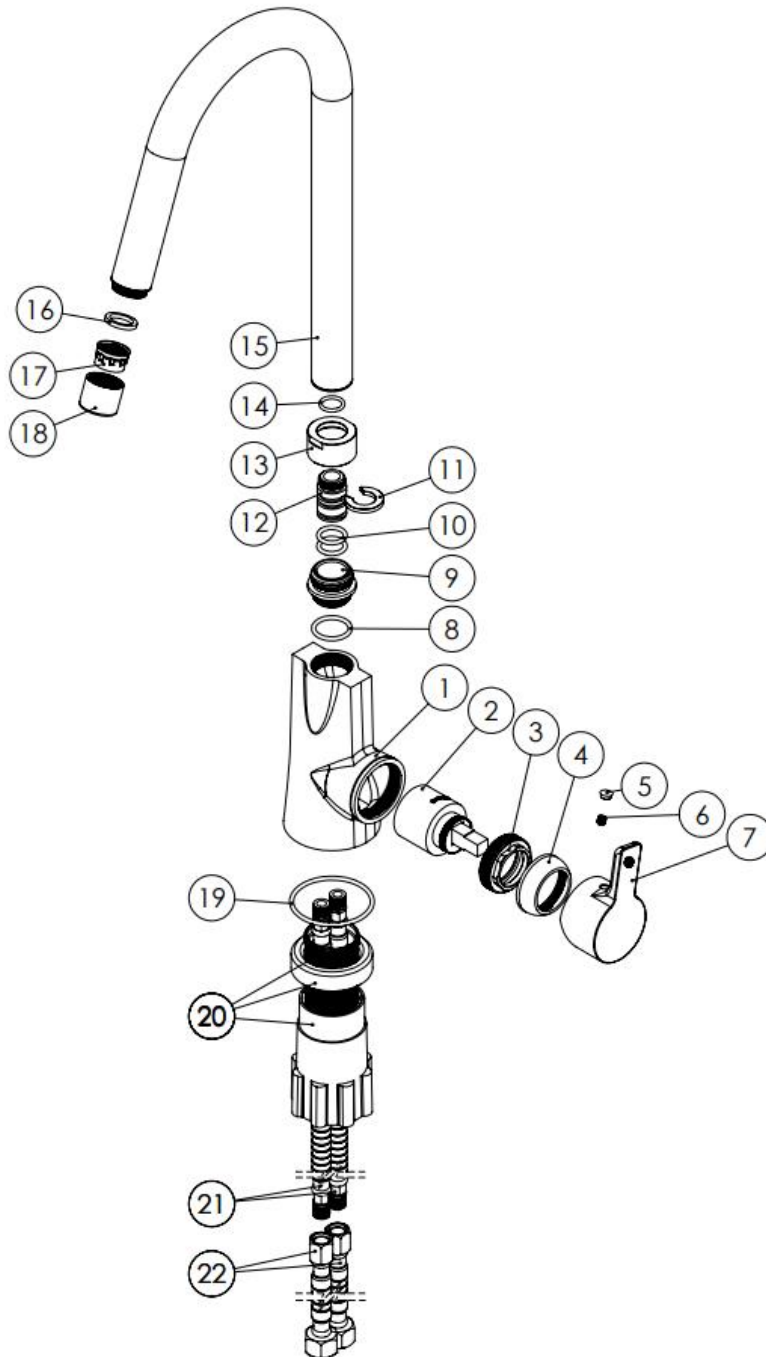

MODEL NAME RAMOND KITCHEN

MODEL NUMBER 201010090005

Description

High heat and pressure resistant ceramic cartridge
Water saving perlator
Less surface sedimentation due to special body design
Fast and easy installation
Easily cleanable
Ergonomic structure
Cartridge size: 35mm
%100 QC

Scale Drawing

MODEL NAME RAMOND KITCHEN

MODEL NUMBER 201010090005

Exploded Drawing

MODEL NAME RAMOND KITCHEN**MODEL NUMBER 201010090005****Part List**

No.	Item Number	Quantity used
1	304700000161	1
2	120100000012	1
3	120100000024	1
4	310800000001	1
5	121500000003	1
6	120500000099	1
7	305700000128	1
8	120200000049	1
9	317300000001	1
10	120200000043	2
11	123800000004	1
12	122100000067	1
13	314700000024	1
14	120200000018	1
15	318200000015	1
16	120300000029	1
17	121700000004	1
18	313700000052	1
19	120200000065	1
20	123500000012	1
21	121000000027	2
22	121000000040	2