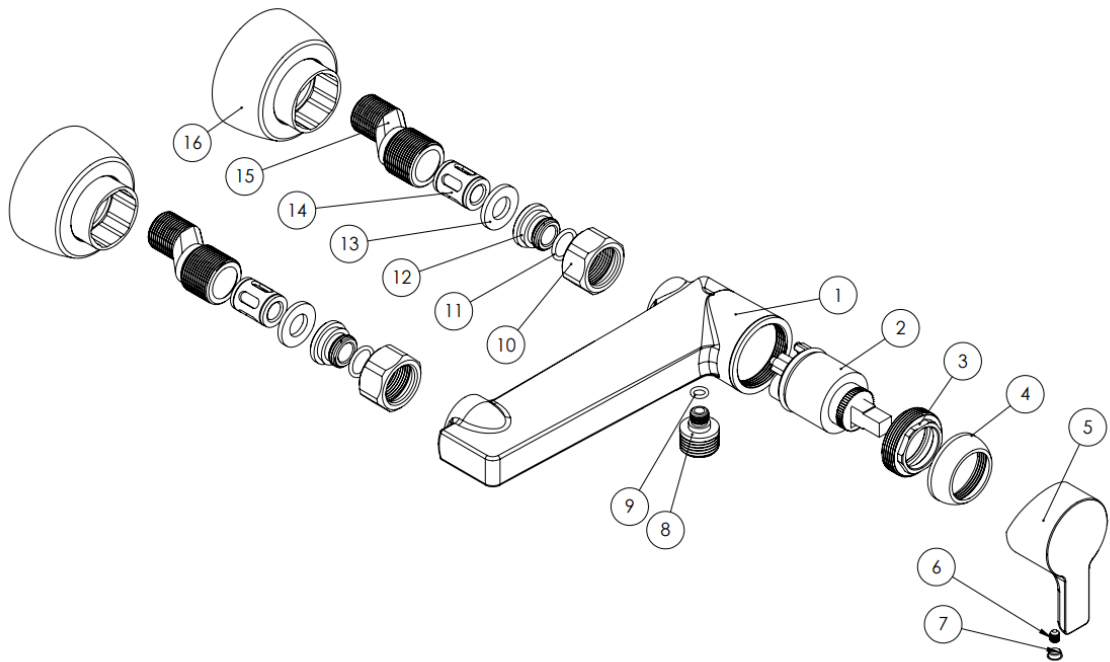

**MODEL NAME RAMOND TOILET**

**MODEL NUMBER 201030090005**

### Description

High heat and pressure resistant ceramic cartridge  
Water saving perlator  
Less surface sedimentation due to special body design  
Fast and easy installation  
Easily cleanable  
Ergonomic structure  
Cartridge size: 35mm  
%100 QC

### Scale Drawing

**MODEL NAME RAMOND TOILET**

**MODEL NUMBER 201030090005**

Exploded Drawing

**MODEL NAME RAMOND TOILET****MODEL NUMBER 201030090005****Part List**

No.	Item Number	Quantity used
1	304600000090	1
2	120100000014	1
3	120100000028	1
4	310800000001	1
5	305700000128	1
6	120500000099	1
7	121500000003	1
8	120200000002	1
9	317700000005	1
10	315100000002	2
11	120200000019	2
12	123600000003	2
13	120300000037	2
14	127700000009	2
15	122700000001	2
16	309900000022	2