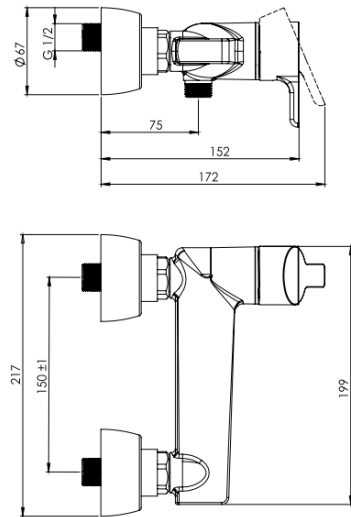

**MODEL NAME RAMOND TOILET**

**MODEL NUMBER 201030090005**

### Description

High heat and pressure resistant ceramic cartridge  
Water saving perlator  
Less surface sedimentation due to special body design  
Fast and easy installation  
Easily cleanable  
Ergonomic structure  
Cartridge size: 35mm  
%100 QC

### Scale Drawing

**MODEL NAME RAMOND TOILET**

**MODEL NUMBER 201030090005**

Exploded Drawing

**MODEL NAME RAMOND TOILET****MODEL NUMBER 201030090005****Part List**

No.	Item Number	Quantity used
1	304600000090	1
2	120100000014	1
3	120100000028	1
4	310800000001	1
5	305700000128	1
6	120500000099	1
7	121500000003	1
8	120200000002	1
9	317700000005	1
10	315100000002	2
11	120200000019	2
12	123600000003	2
13	120300000037	2
14	127700000009	2
15	122700000001	2
16	309900000022	2