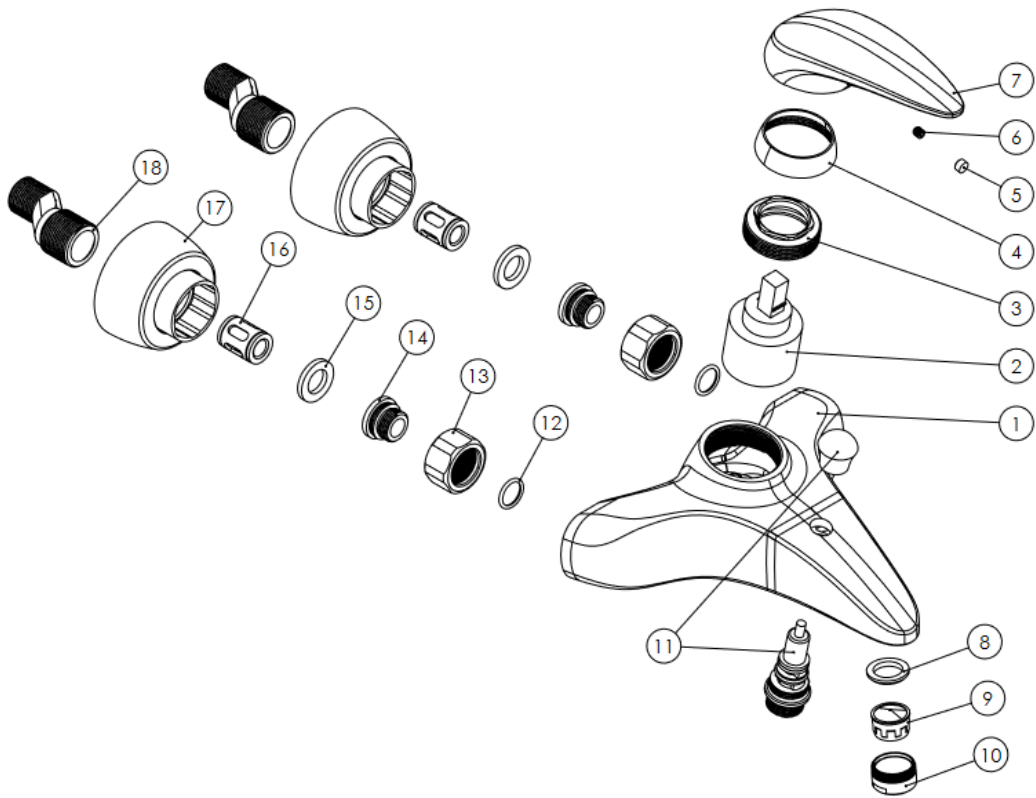

### Description

High heat and pressure resistant ceramic cartridge  
Water saving perlator  
Less surface sedimentation due to special body design  
State-of-the-art physical vapor deposition (PVD) coating  
With antibacterial feature using advanced technology  
Fast and easy installation  
Easily cleanable  
Ergonomic structure  
Cartridge size: 40mm  
%100 QC

### Scale Drawing

**MODEL NAME SENIOR BATH**

**MODEL NUMBER 201020120005**

Exploded Drawing

**MODEL NAME SENIOR BATH****MODEL NUMBER 201020120005****Part List**

No.	Item Number	Quantity used
1	304800000135	1
2	120100000017	1
3	120100000022	1
4	121600000004	1
5	121500000003	1
6	120500000099	1
7	305700000141	1
8	120300000025	1
9	121700000002	1
10	313700000002	1
11	120700000026	1
12	120200000019	2
13	315100000002	2
14	123600000003	2
15	120300000037	2
16	127700000009	2
17	309900000022	2
18	122700000001	2