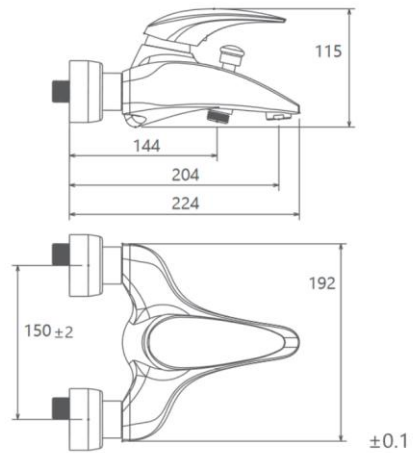

### Description

High heat and pressure resistant ceramic cartridge  
Water saving perlator  
Less surface sedimentation due to special body design  
State-of-the-art physical vapor deposition (PVD) coating  
With antibacterial feature using advanced technology  
Fast and easy installation  
Easily cleanable  
Ergonomic structure  
Cartridge size: 40mm  
%100 QC

### Scale Drawing

**MODEL NAME SENIOR BATH**

**MODEL NUMBER 201020120005**

Exploded Drawing

**MODEL NAME SENIOR BATH****MODEL NUMBER 201020120005****Part List**

No.	Item Number	Quantity used
1	304800000135	1
2	120100000017	1
3	120100000022	1
4	121600000004	1
5	121500000003	1
6	120500000099	1
7	305700000141	1
8	120300000025	1
9	121700000002	1
10	313700000002	1
11	120700000026	1
12	120200000019	2
13	315100000002	2
14	123600000003	2
15	120300000037	2
16	127700000009	2
17	309900000022	2
18	122700000001	2