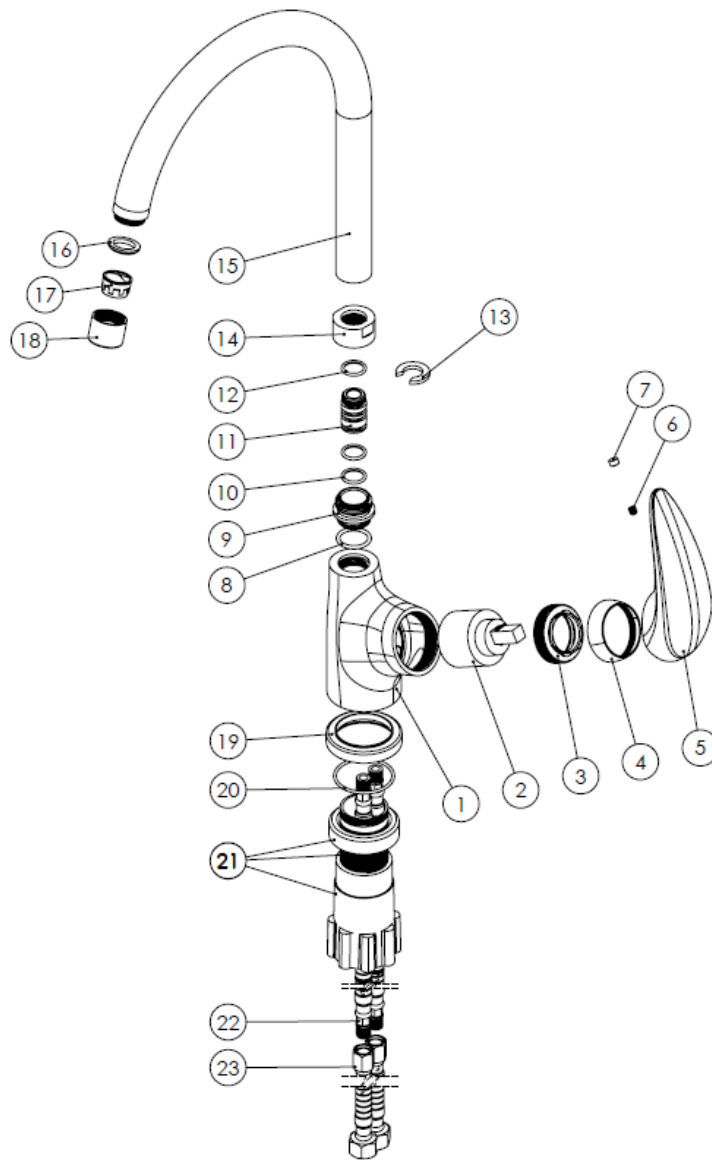

### Description

High heat and pressure resistant ceramic cartridge  
Water saving perlator  
Less surface sedimentation due to special body design  
State-of-the-art physical vapor deposition (PVD) coating  
With antibacterial feature using advanced technology  
Fast and easy installation  
Easily cleanable  
Ergonomic structure  
Cartridge size: 40mm  
%100 QC

### Scale Drawing

**MODEL NAME SENIOR KITCHEN**

**MODEL NUMBER 201010120005**

Exploded Drawing

**MODEL NAME SENIOR KITCHEN****MODEL NUMBER 201010120005****Part List**

No.	Item Number	Quantity used
1	304700000002	1
2	120100000017	1
3	120100000022	1
4	121600000004	1
5	305700000141	1
6	120500000099	1
7	121500000003	1
8	120200000049	1
9	317300000001	1
10	120200000043	2
11	122100000067	1
12	120200000018	1
13	123800000004	1
14	314700000024	1
15	318200000037	1
16	120300000029	1
17	121700000004	1
18	313700000052	1
19	307000000040	1
20	120200000082	1
21	123500000010	1
22	121000000027	2
23	121000000040	2