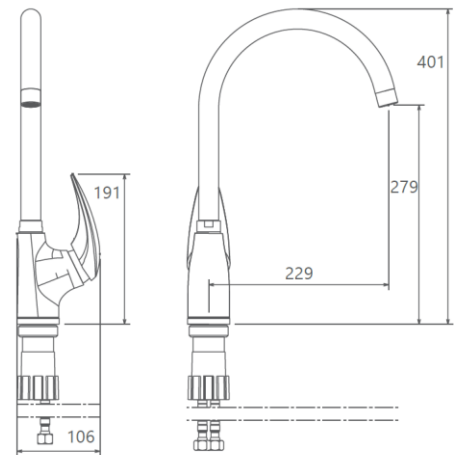

### Description

High heat and pressure resistant ceramic cartridge  
Water saving perlator  
Less surface sedimentation due to special body design  
State-of-the-art physical vapor deposition (PVD) coating  
With antibacterial feature using advanced technology  
Fast and easy installation  
Easily cleanable  
Ergonomic structure  
Cartridge size: 40mm  
%100 QC

### Scale Drawing

**MODEL NAME SENIOR KITCHEN**

**MODEL NUMBER 201010120005**

Exploded Drawing

**MODEL NAME SENIOR KITCHEN****MODEL NUMBER 201010120005****Part List**

No.	Item Number	Quantity used
1	304700000002	1
2	120100000017	1
3	120100000022	1
4	121600000004	1
5	305700000141	1
6	120500000099	1
7	121500000003	1
8	120200000049	1
9	317300000001	1
10	120200000043	2
11	122100000067	1
12	120200000018	1
13	123800000004	1
14	314700000024	1
15	318200000037	1
16	120300000029	1
17	121700000004	1
18	313700000052	1
19	307000000040	1
20	120200000082	1
21	123500000010	1
22	121000000027	2
23	121000000040	2