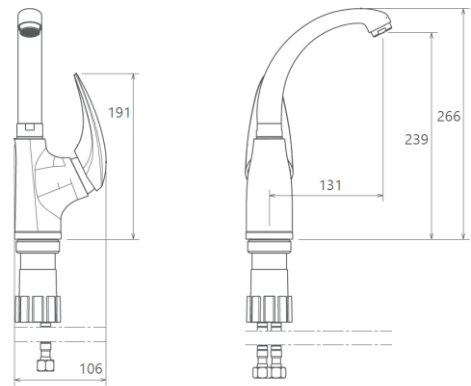

MODEL NAME SENIOR ZEDRA BASIN MODEL NUMBER 201310120005

Description

High heat and pressure resistant ceramic cartridge
Water saving perlator
Less surface sedimentation due to special body design
State-of-the-art physical vapor deposition (PVD) coating
With antibacterial feature using advanced technology
Fast and easy installation
Easily cleanable
Ergonomic structure
Cartridge size: 40mm
%100 QC

Scale Drawing

MODEL NAME SENIOR ZEDRA BASIN MODEL NUMBER 201310120005

Exploded Drawing

MODEL NAME SENIOR ZEDRA BASIN MODEL NUMBER 201310120005

Part List

No.	Item Number	Quantity used
1	304700000002	1
2	120100000017	1
3	120100000022	1
4	121600000004	1
5	305700000141	1
6	120500000099	1
7	121500000003	1
8	120200000049	1
9	317300000001	1
10	120200000043	2
11	122100000067	1
12	120200000018	1
13	123800000004	1
14	314700000024	1
15	318200000020	1
16	120300000029	1
17	121700000004	1
18	313700000002	1
19	307000000040	1
20	120200000082	1
21	123500000010	1
22	121000000027	2
23	121000000040	2