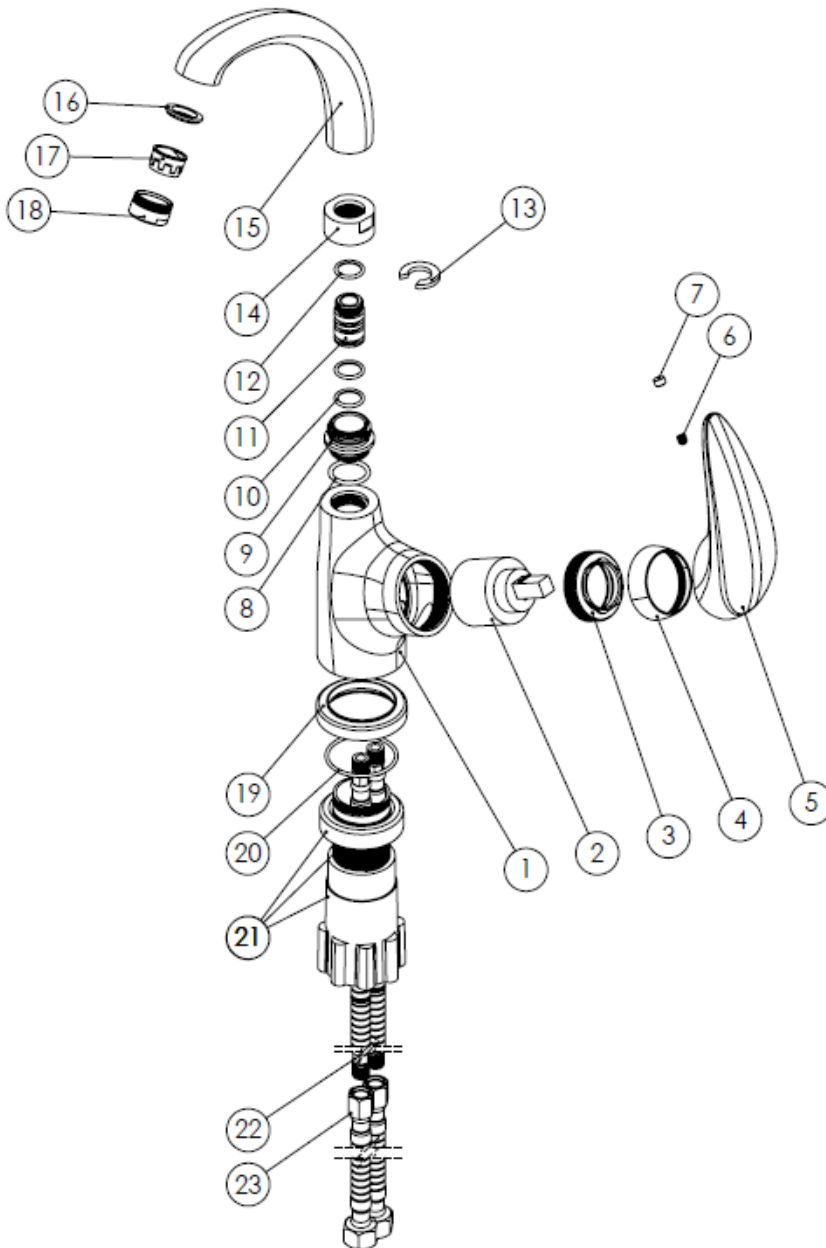

MODEL NAME SENIOR ZEDRA BASIN MODEL NUMBER 201310120005

Description

High heat and pressure resistant ceramic cartridge
Water saving perlator
Less surface sedimentation due to special body design
State-of-the-art physical vapor deposition (PVD) coating
With antibacterial feature using advanced technology
Fast and easy installation
Easily cleanable
Ergonomic structure
Cartridge size: 40mm
%100 QC

Scale Drawing

MODEL NAME SENIOR ZEDRA BASIN MODEL NUMBER 201310120005

Exploded Drawing

MODEL NAME SENIOR ZEDRA BASIN MODEL NUMBER 201310120005

Part List

No.	Item Number	Quantity used
1	304700000002	1
2	120100000017	1
3	120100000022	1
4	121600000004	1
5	305700000141	1
6	120500000099	1
7	121500000003	1
8	120200000049	1
9	317300000001	1
10	120200000043	2
11	122100000067	1
12	120200000018	1
13	123800000004	1
14	314700000024	1
15	318200000020	1
16	120300000029	1
17	121700000004	1
18	313700000002	1
19	307000000040	1
20	120200000082	1
21	123500000010	1
22	121000000027	2
23	121000000040	2