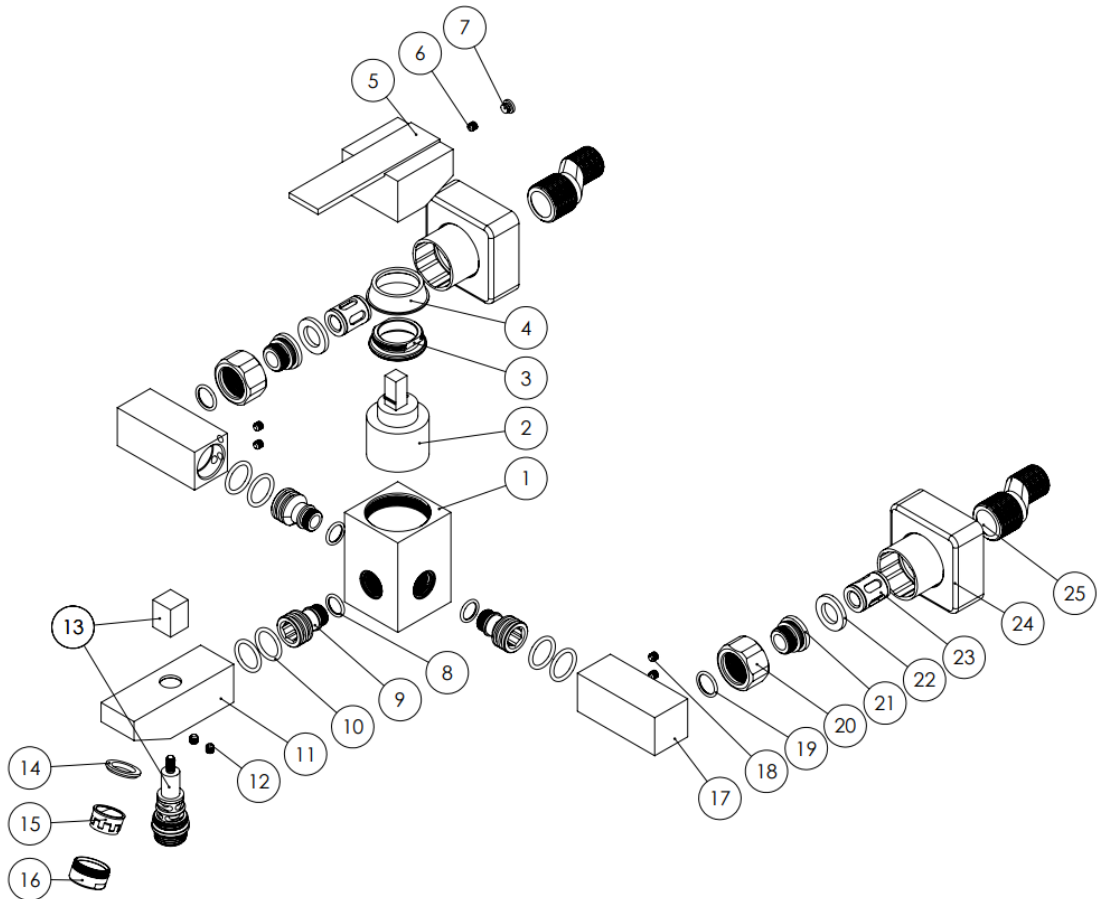

**MODEL NAME SHARP BATH**

**MODEL NUMBER 201020070005**

### Description

Kitchen faucet (Regular and Spring types)  
High heat and pressure resistant ceramic cartridge  
Water saving perlator  
Fast and easy installation  
Easily cleanable  
Ergonomic structure  
Cartridge size: 35mm  
%100 QC

### Scale Drawing

**MODEL NAME SHARP BATH**

**MODEL NUMBER 201020070005**

Exploded Drawing

**MODEL NAME SHARP BATH****MODEL NUMBER 201020070005****Part List**

No.	Item Number	Quantity used	No.	Item Number	Quantity used
1	304800000147	1	24	121900000011	2
2	120100000012	1	25	122700000001	2
3	120100000035	1			
4	121600000002	1			
5	305700000188	1			
6	120500000099	1			
7	121500000003	1			
8	120200000018	3			
9	122100000038	3			
10	120200000046	6			
11	300400000062	1			
12	120500000100	2			
13	120700000012	1			
14	120300000025	1			
15	121700000002	1			
16	313700000002	1			
17	300700000048	2			
18	120500000101	4			
19	120200000019	2			
20	315100000002	2			
21	123600000003	2			
22	120300000037	2			
23	127700000009	2			