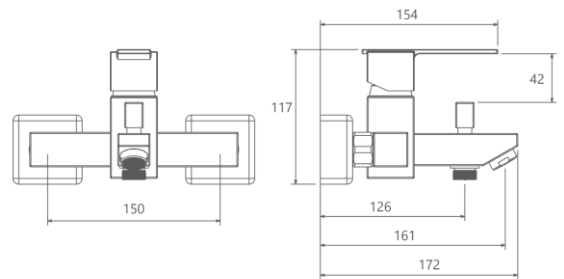

### Description

Kitchen faucet (Regular and Spring types)  
High heat and pressure resistant ceramic cartridge  
Water saving perlator  
Fast and easy installation  
Easily cleanable  
Ergonomic structure  
Cartridge size: 35mm  
%100 QC

### Scale Drawing

**MODEL NAME SHARP BATH**

**MODEL NUMBER 201020070005**

Exploded Drawing

**MODEL NAME SHARP BATH****MODEL NUMBER 201020070005****Part List**

No.	Item Number	Quantity used	No.	Item Number	Quantity used
1	304800000147	1	24	121900000011	2
2	120100000012	1	25	122700000001	2
3	120100000035	1			
4	121600000002	1			
5	305700000188	1			
6	120500000099	1			
7	121500000003	1			
8	120200000018	3			
9	122100000038	3			
10	120200000046	6			
11	300400000062	1			
12	120500000100	2			
13	120700000012	1			
14	120300000025	1			
15	121700000002	1			
16	313700000002	1			
17	300700000048	2			
18	120500000101	4			
19	120200000019	2			
20	315100000002	2			
21	123600000003	2			
22	120300000037	2			
23	127700000009	2			