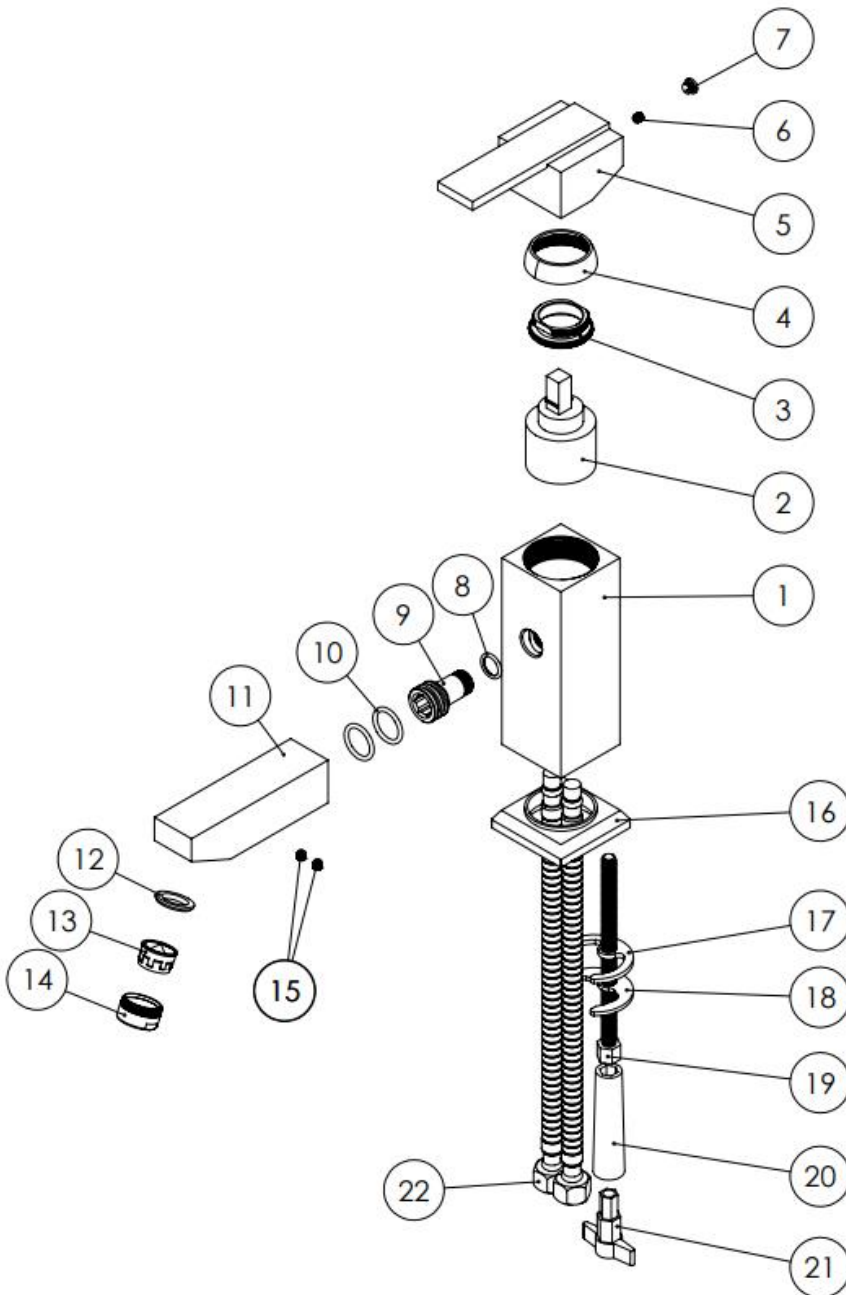

**MODEL NAME SHARP FIXED BASIN**

**MODEL NUMBER 201060070005**

### Description

Kitchen faucet (Regular and Spring types)  
High heat and pressure resistant ceramic cartridge  
Water saving perlator  
Fast and easy installation  
Easily cleanable  
Ergonomic structure  
Cartridge size: 35mm  
%100 QC

### Scale Drawing

**MODEL NAME SHARP FIXED BASIN**

**MODEL NUMBER 201060070005**

Exploded Drawing

**MODEL NAME SHARP FIXED BASIN      MODEL NUMBER 201060070005**

### Part List

No.	Item Number	Quantity used
1	304900000260	1
2	120100000012	1
3	120100000035	1
4	121600000002	1
5	305700000188	1
6	121500000003	1
7	120500000099	1
8	120200000018	2
9	122100000038	1
10	120200000046	2
11	300400000221	1
12	120300000025	1
13	121700000010	1
14	313700000002	1
15	120500000100	2
16	306500000013	1
17	120300000040	1
18	123800000001	1
19	120500000110	1
20	123900000002	1
21	123900000004	1
22	121000000013	2