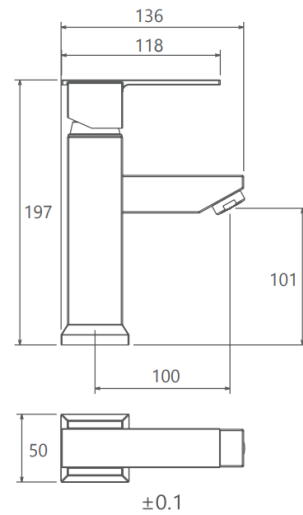

**MODEL NAME SHARP FIXED BASIN**

**MODEL NUMBER 201060070005**

### Description

Kitchen faucet (Regular and Spring types)  
High heat and pressure resistant ceramic cartridge  
Water saving perlator  
Fast and easy installation  
Easily cleanable  
Ergonomic structure  
Cartridge size: 35mm  
%100 QC

### Scale Drawing

**MODEL NAME SHARP FIXED BASIN**

**MODEL NUMBER 201060070005**

Exploded Drawing

**MODEL NAME SHARP FIXED BASIN      MODEL NUMBER 201060070005**

### Part List

No.	Item Number	Quantity used
1	304900000260	1
2	120100000012	1
3	120100000035	1
4	121600000002	1
5	305700000188	1
6	121500000003	1
7	120500000099	1
8	120200000018	2
9	122100000038	1
10	120200000046	2
11	300400000221	1
12	120300000025	1
13	121700000010	1
14	313700000002	1
15	120500000100	2
16	306500000013	1
17	120300000040	1
18	123800000001	1
19	120500000110	1
20	123900000002	1
21	123900000004	1
22	121000000013	2