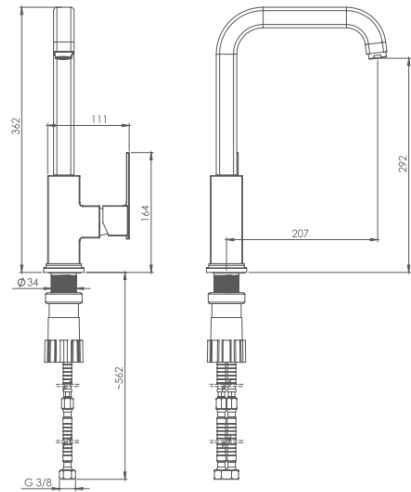

MODEL NAME SHARP KITCHEN

MODEL NUMBER 201010070005

Description

Kitchen faucet (Regular and Spring types)
High heat and pressure resistant ceramic cartridge
Water saving perlator
Fast and easy installation
Easily cleanable
Ergonomic structure
Cartridge size: 35mm
%100 QC

Scale Drawing

MODEL NAME SHARP KITCHEN

MODEL NUMBER 201010070005

Exploded Drawing

MODEL NAME SHARP KITCHEN**MODEL NUMBER 201010070005****Part List**

No.	Item Number	Quantity used
1	304700000174	1
2	120100000012	1
3	120100000035	1
4	121600000002	1
5	120500000099	1
6	121500000003	1
7	305700000188	1
8	120200000049	1
9	317800000035	1
10	120200000046	2
11	123800000006	2
12	302700000141	1
13	120300000025	1
14	121700000004	1
15	313700000002	1
16	306500000002	1
17	120200000082	1
18	123500000015	1
19	121000000027	2
20	121000000040	2