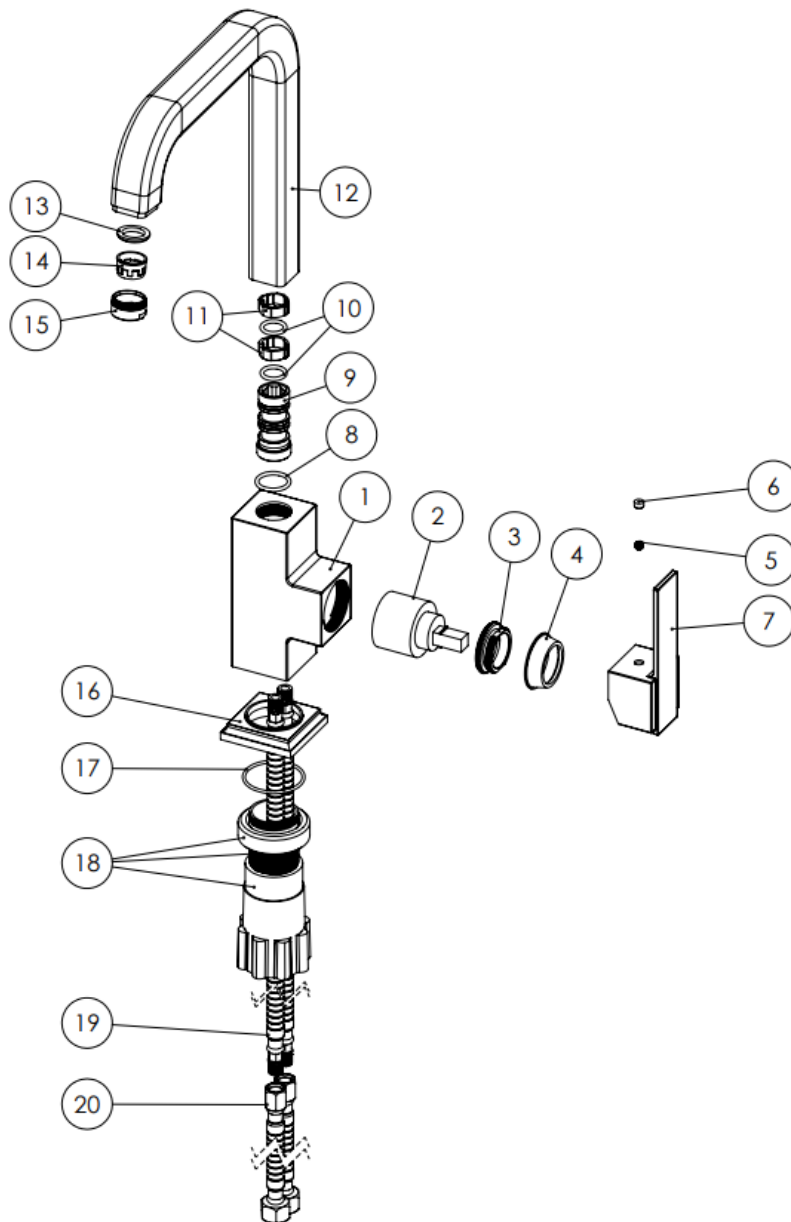

MODEL NAME SHARP KITCHEN

MODEL NUMBER 201010070005

Description

Kitchen faucet (Regular and Spring types)
High heat and pressure resistant ceramic cartridge
Water saving perlator
Fast and easy installation
Easily cleanable
Ergonomic structure
Cartridge size: 35mm
%100 QC

Scale Drawing

MODEL NAME SHARP KITCHEN

MODEL NUMBER 201010070005

Exploded Drawing

MODEL NAME SHARP KITCHEN**MODEL NUMBER 201010070005****Part List**

No.	Item Number	Quantity used
1	304700000174	1
2	120100000012	1
3	120100000035	1
4	121600000002	1
5	120500000099	1
6	121500000003	1
7	305700000188	1
8	120200000049	1
9	317800000035	1
10	120200000046	2
11	123800000006	2
12	302700000141	1
13	120300000025	1
14	121700000004	1
15	313700000002	1
16	306500000002	1
17	120200000082	1
18	123500000015	1
19	121000000027	2
20	121000000040	2